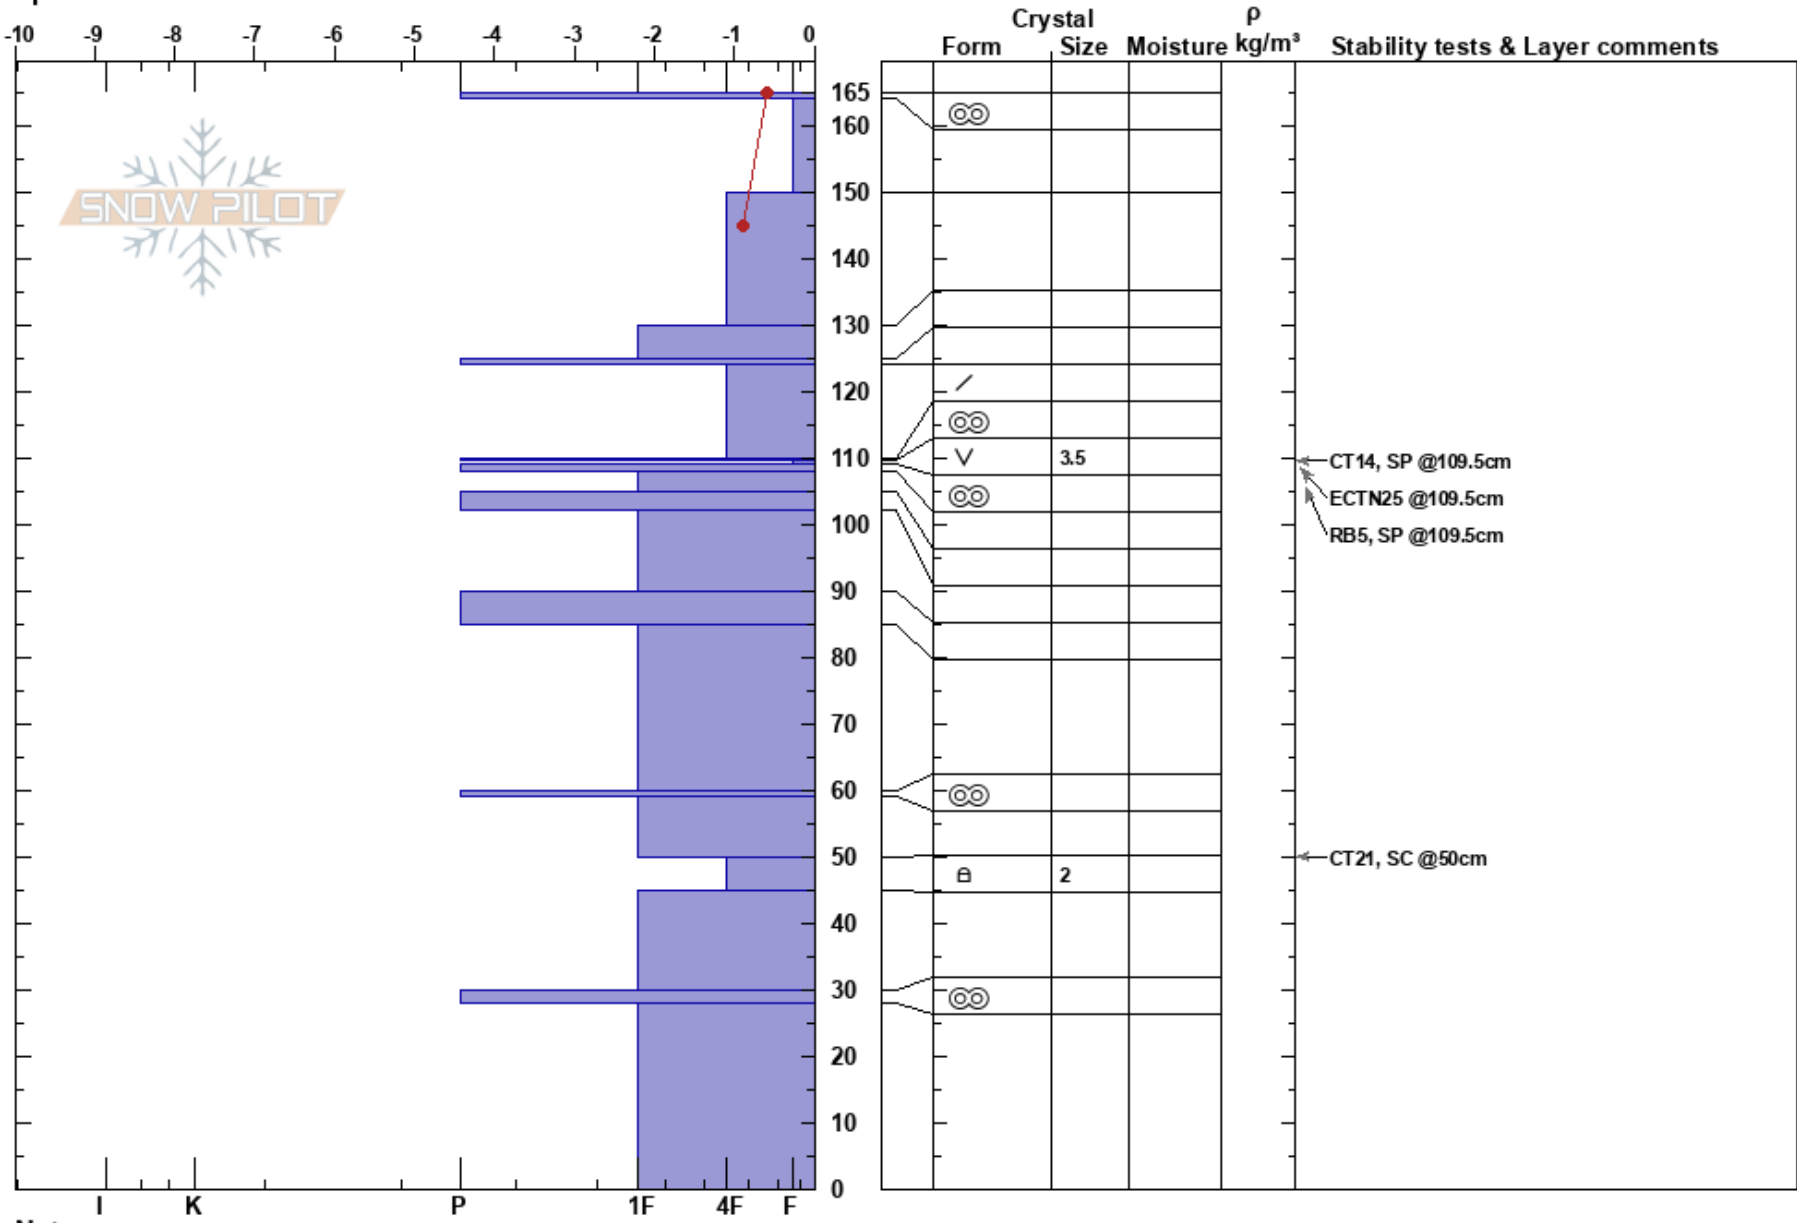

Schweitzer 20180114
 Selkirk Mtns
 ID
 Elevation: 4980 ft
 Aspect: 20°
 Specifics:

George D'Angelo
 01/14/2018 - 3:00pm
 Co-ord: 48.35426N, -116.61699W
 Slope Angle: 30°
 Wind Loading:

Stability: Fair
 Air Temperature: 0.6°C
 Sky Cover: CLR
 Precipitation: NO
 Wind: Calm
 HS:165
 PF:25
 109.5-109cm: SH between 2 MFcr
 109.5-109cm:Problematic layer