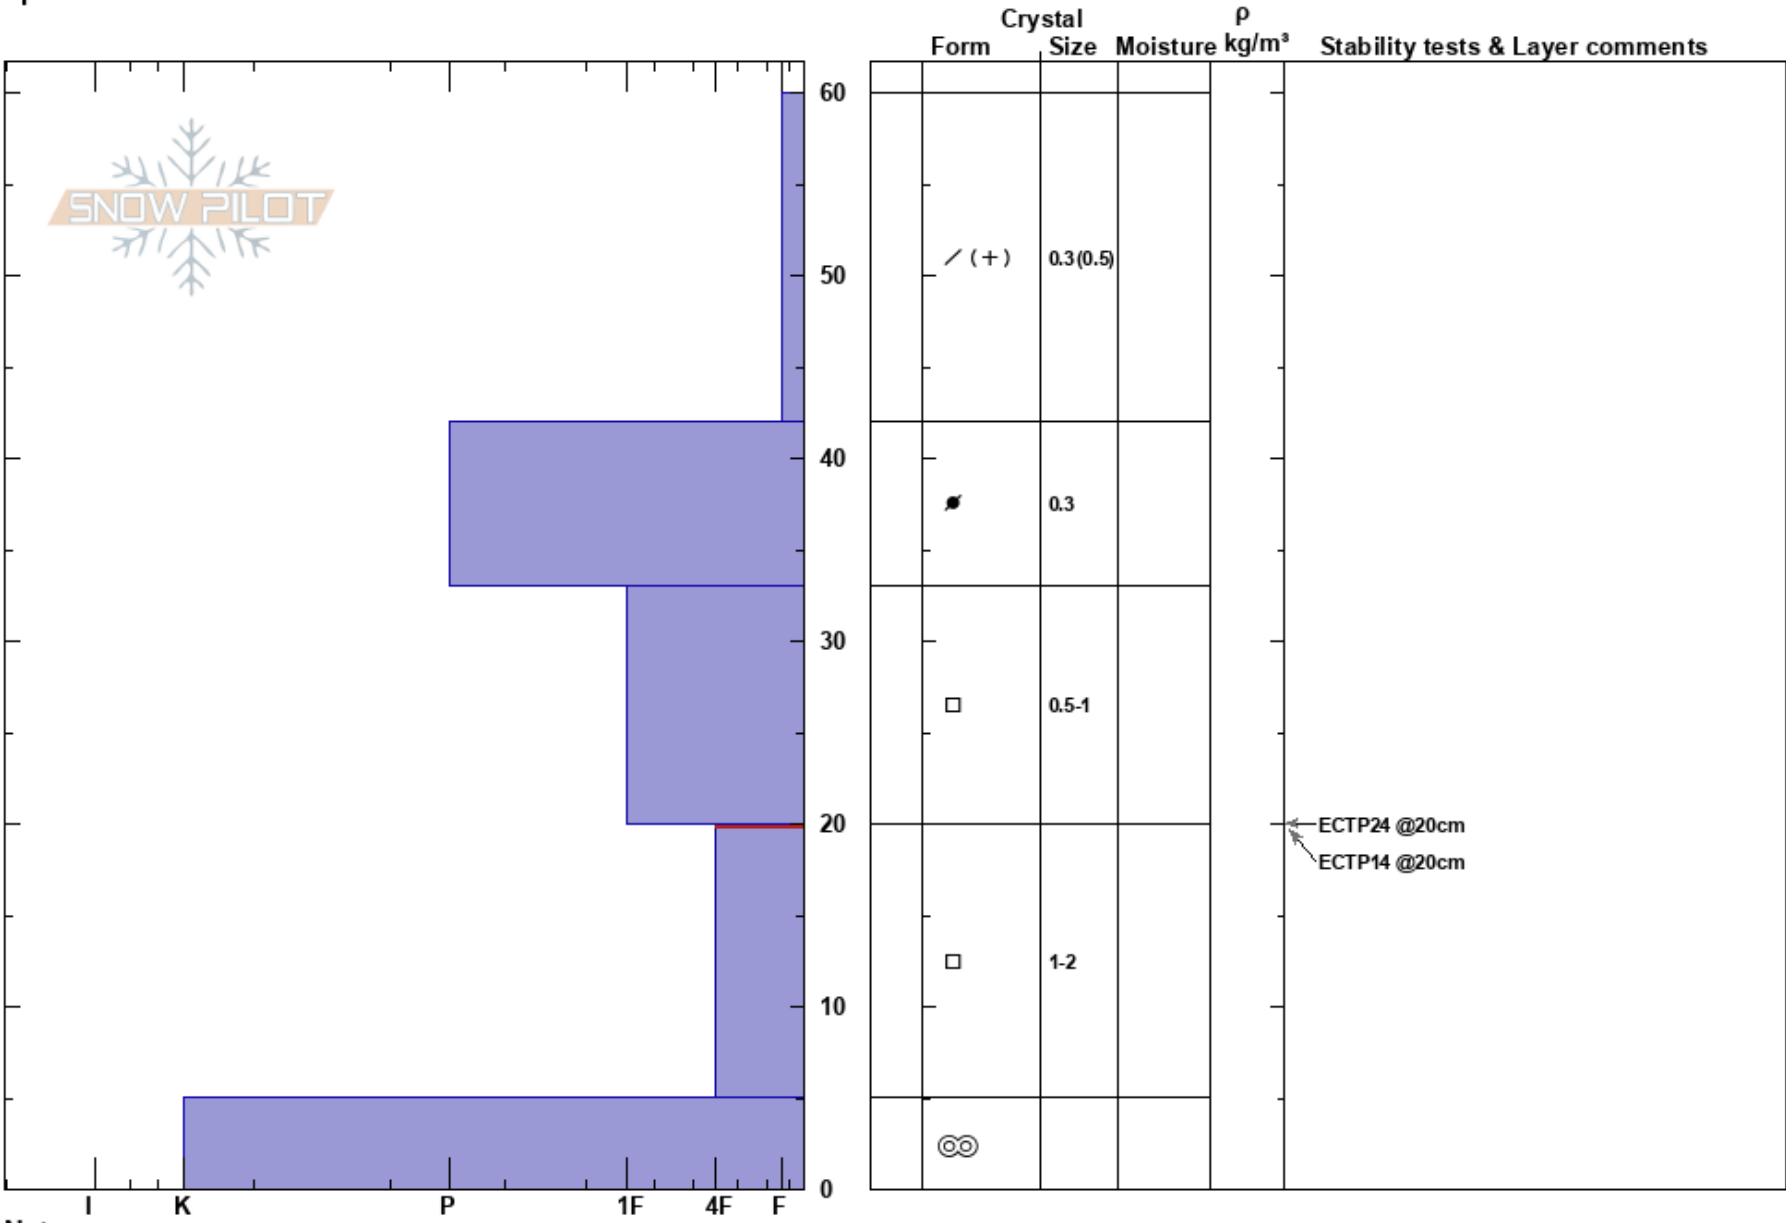

Dry Gulch  
 Front Range  
 CO  
**Elevation:** 12200 ft  
**Aspect:** E  
**Specifics:**

Andrew McWilliams  
 11/21/2023 - 2:00pm  
**Co-ord:** 39.70004N, -105.92011W  
**Slope Angle:** 35°  
**Wind Loading:** previous

**Stability:**  
**Air Temperature:** -4°C  
**Sky Cover:** FEW  
**Precipitation:** NO  
**Wind:** W Light Breeze

**HS:**60  
**PF:**40  
**PS:**10  
 20-5cm: Problematic layer

Notes: