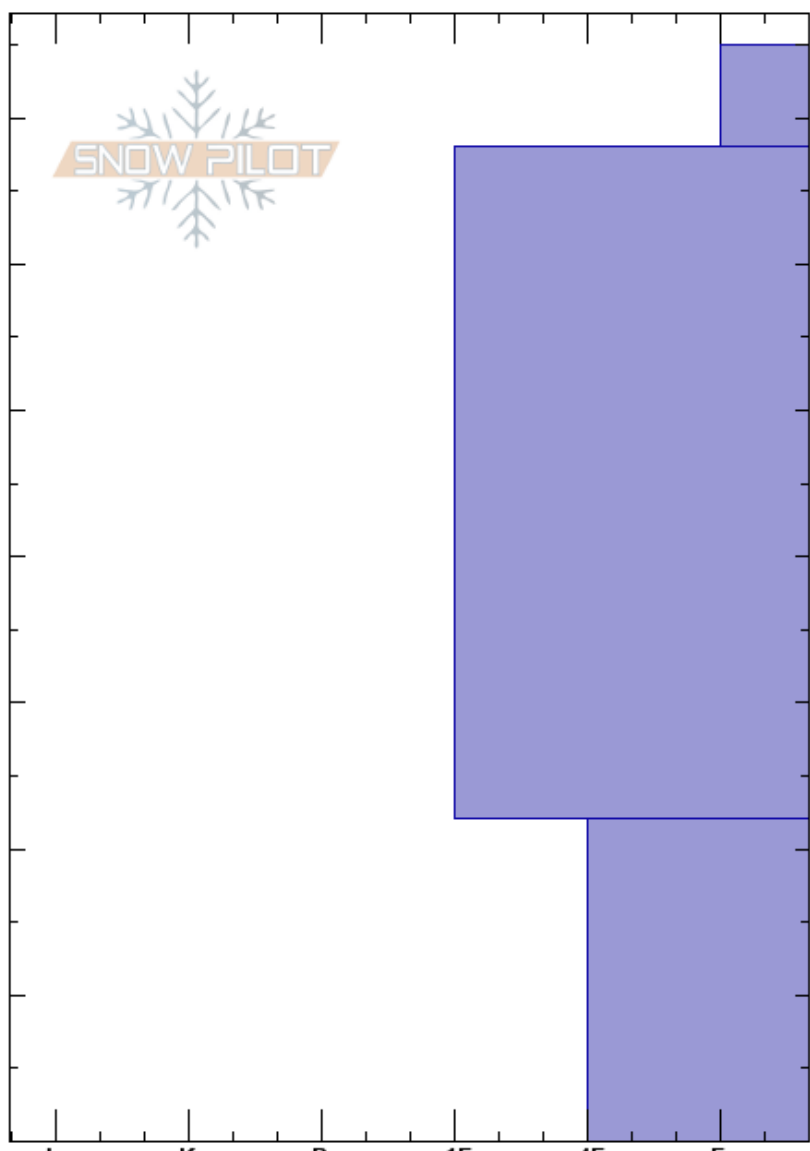

Red 3 Shoulder
San Juan Range
CO

Ann Mellick
01/16/2018 - 1:00pm

Co-ord:
Slope Angle: 32°

Elevation: 11750 ft
Aspect: 280°

Wind Loading: no

Stability: Poor
Air Temperature: -6°C
Sky Cover: CLR
Precipitation: NO
Wind: Calm

HS:75
Layer Notes:
22-0cm: Problematic layer

Specifics: Collapsing, localized; Cracking; Recent avalanche activity on similar slopes; Recent avalanche activity on different slopes

Crystal Form	Crystal Size	Moisture	ρ kg/m ³	Stability tests & Layer comments
/ (Ø)	1			
/ (□)	0.5-1			
A (Δ)	3-5			CT11, SC @22cm ECTP12 @22cm