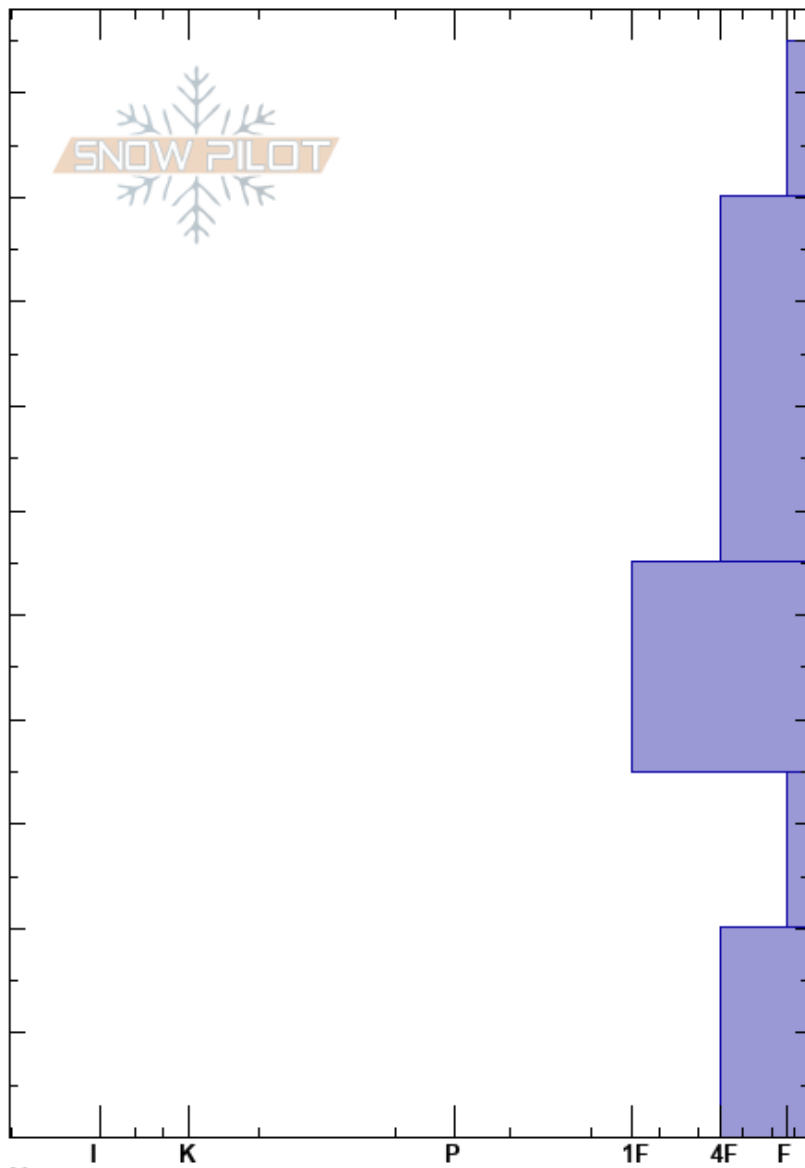

Marvin's
 Gore Range
 CO
Elevation: 11400 ft
Aspect: 65°
Specifics:

Jason Konigsberg
 01/16/2018 - 1:00pm
Co-ord: 39.60772N, -106.29973W
Slope Angle:
Wind Loading:

Stability:
Air Temperature:
Sky Cover:
Precipitation:
Wind:

HS:105

Layer Notes:

Crystal Form Size Moisture ρ kg/m³ Stability tests & Layer comments

Crystal Form	Size	Moisture	ρ kg/m ³	Stability tests & Layer comments
^				
• (□)				
^	3-4			CT7, SC @34cm PST30/100 (End) @34cm
^				
				ECTX