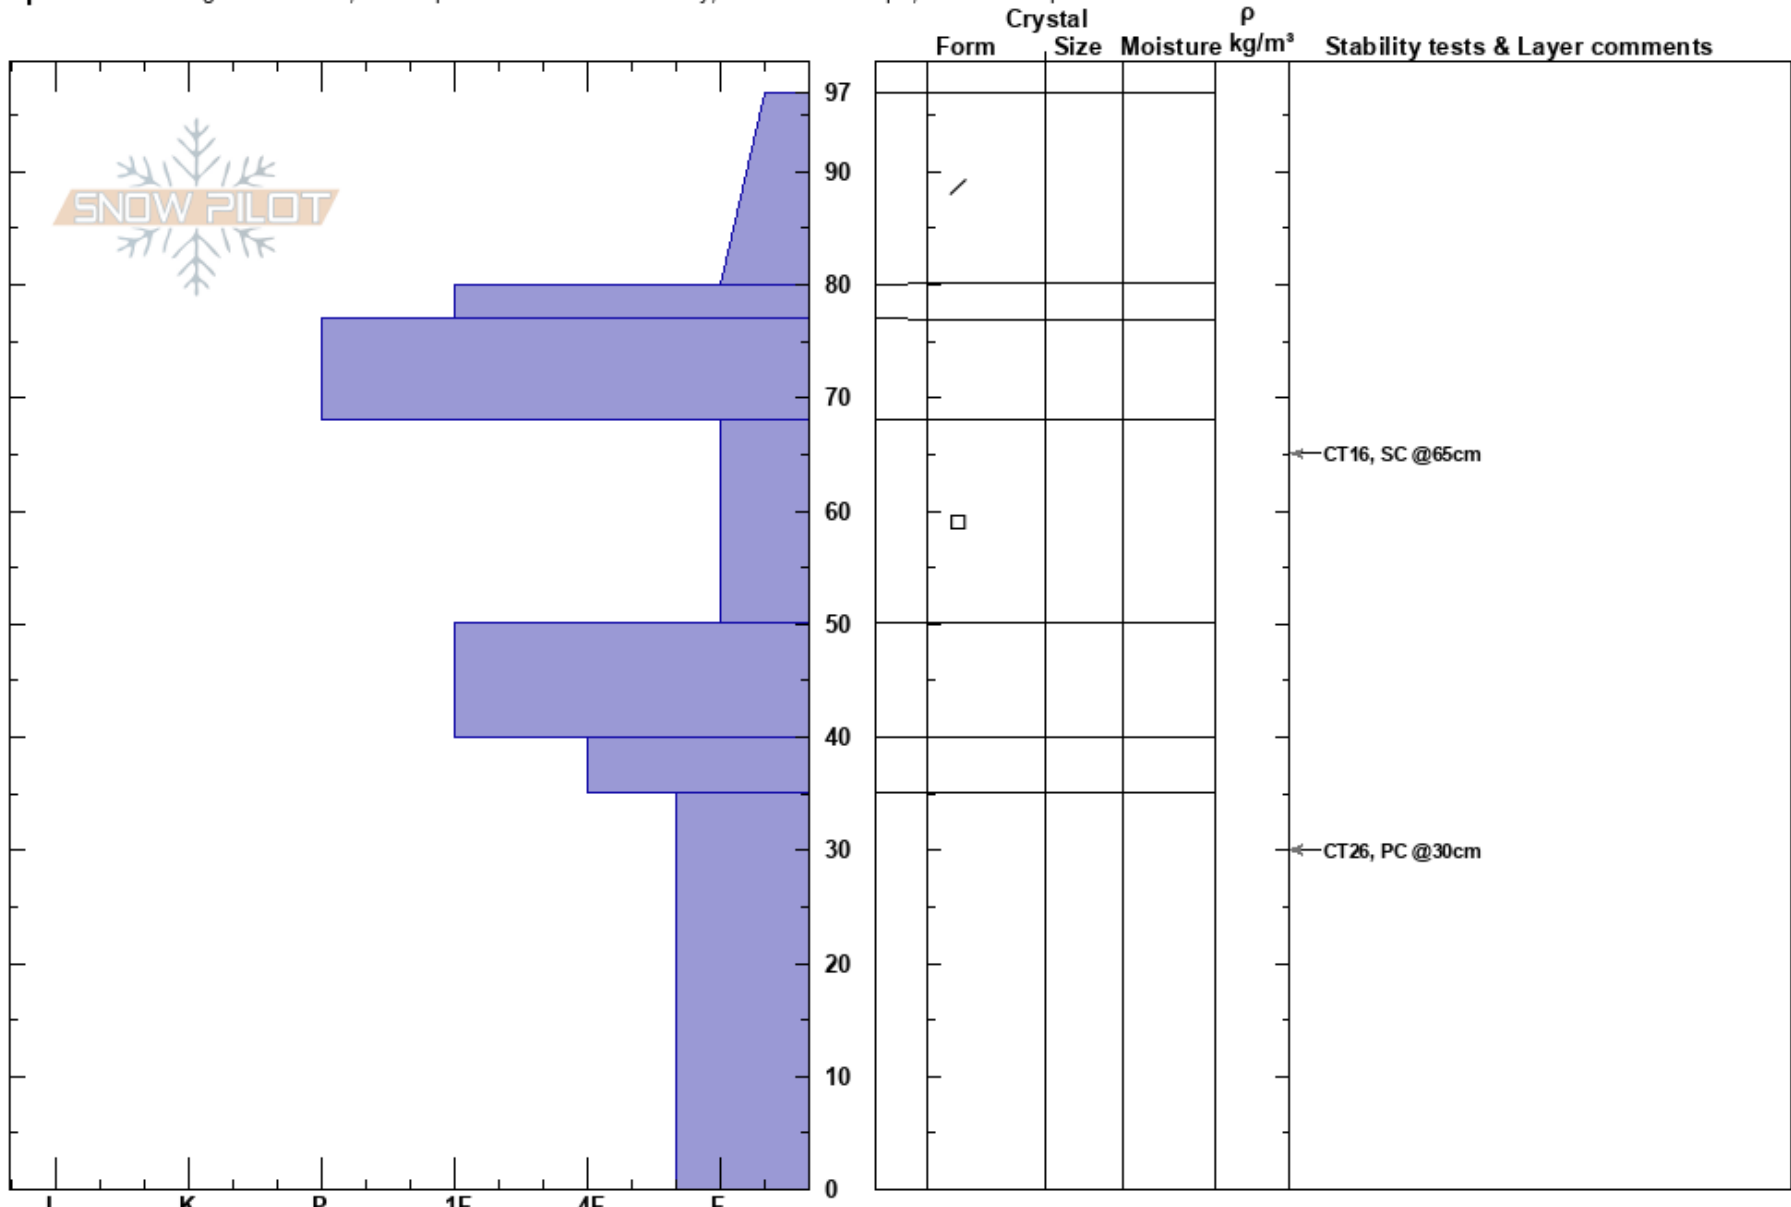

Ballroom
 Central Wasatch
 UT
 Elevation: 10400 ft
 Aspect: N

Tavish Hansen
 11/17/2023 - 10:30am
 Co-ord: 40.56995N, -111.63706W
 Slope Angle: 34°
 Wind Loading:

Stability:
 Air Temperature: -3°C
 Sky Cover: FEW
 Precipitation: NO
 Wind: Calm

HS:97
 PF:50
 PS:5
 Layer Notes:
 68-50cm: Problematic layer

Specifics: Pit dug in a Ski Area; Pit is representative of backcountry; Ski tracks on slope; We skied slope

Notes: This was a deeper pocket in a gully. Average depth out of the gully was 40-50cm with very similar layers.