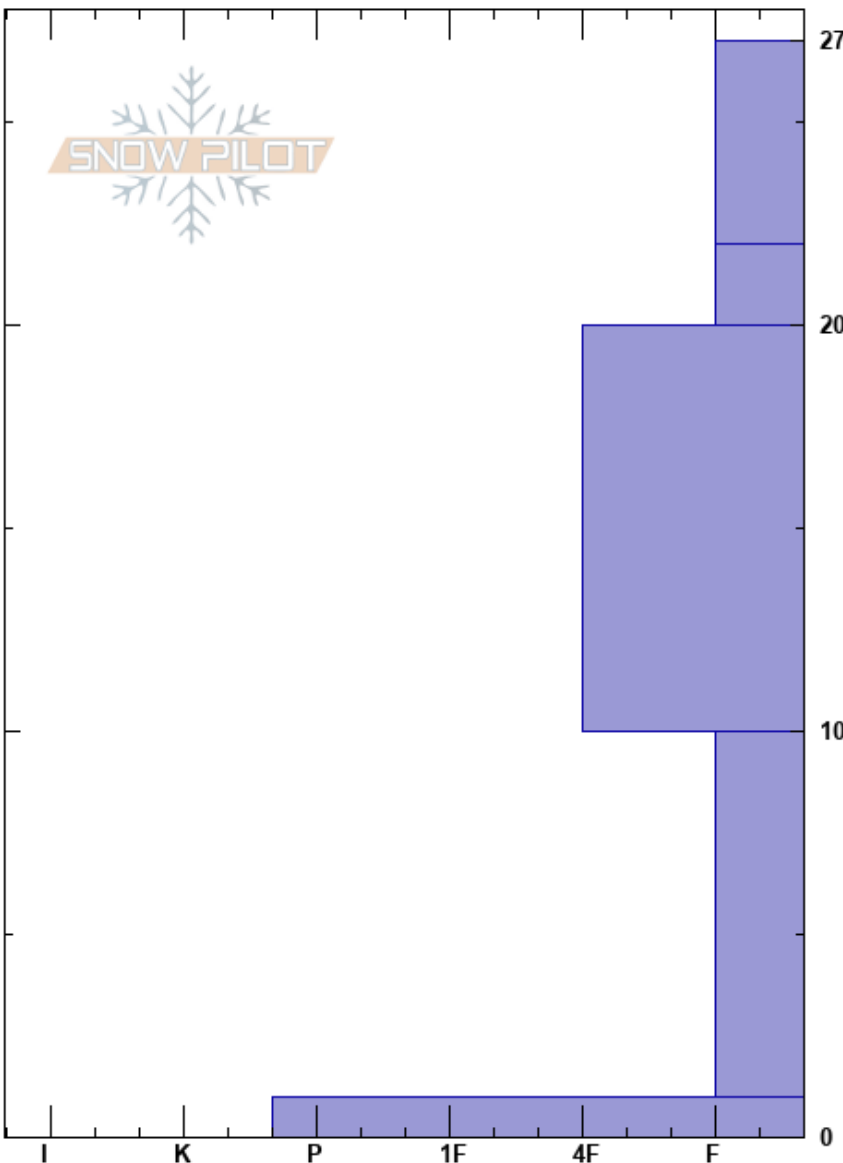

Hourglass
 Carson Range
 NV
 Elevation: 9870 ft
 Aspect: 20°
 Specifics:

Andy Anderson
 11/17/2023 - 11:38am
 Co-ord: 39.31876N, -119.92196W
 Slope Angle: 28°
 Wind Loading:

Stability: Very Good HS:27
 Air Temperature: 0°C PF:26 10-1cm: Problematic layer
 Sky Cover: SCT
 Precipitation:
 Wind: Calm

Crystal Form	Crystal Size	Moisture	ρ kg/m ³	Stability tests & Layer comments
/	1			
⊗	2			
•	0.5			
□	1.5-2			← PST25/100 (SF) @10cm ← ECTN12 @10cm ← CT11, BRK @10cm ← CT14, BRK @10cm
□				

Notes: