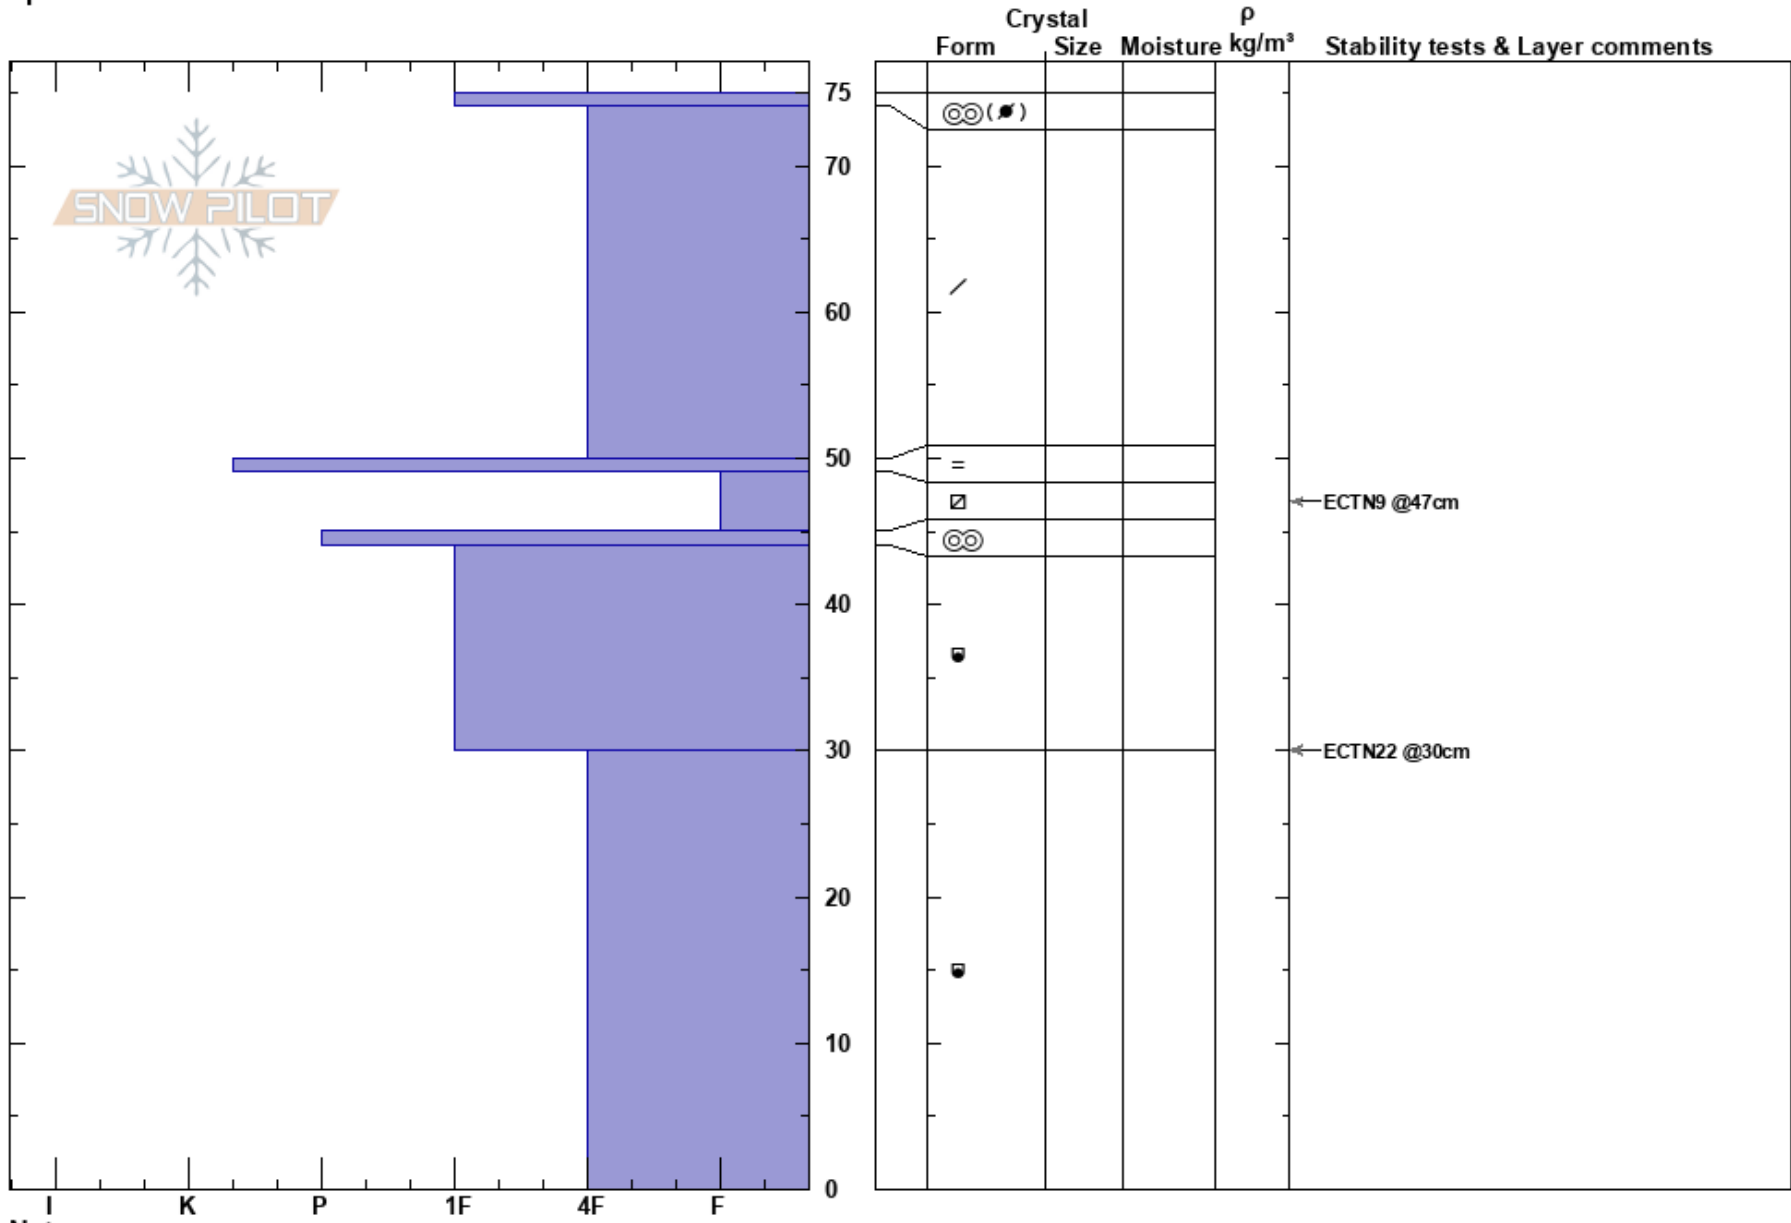

Targhee Side- North 2
 Teton Range
 WY
 Elevation: 9700 ft
 Aspect: 315°
 Specifics:

Gabrielle Antonioli
 11/16/2023 - 1:00pm
 Co-ord: 43.77870N, -110.90198W
 Slope Angle:
 Wind Loading: previous

Stability:
 Air Temperature:
 Sky Cover: BKN
 Precipitation: NO
 Wind: SW Moderate

HS:75
 PF:25
 PS:5
 Layer Notes:

Notes: all fairly dry snow