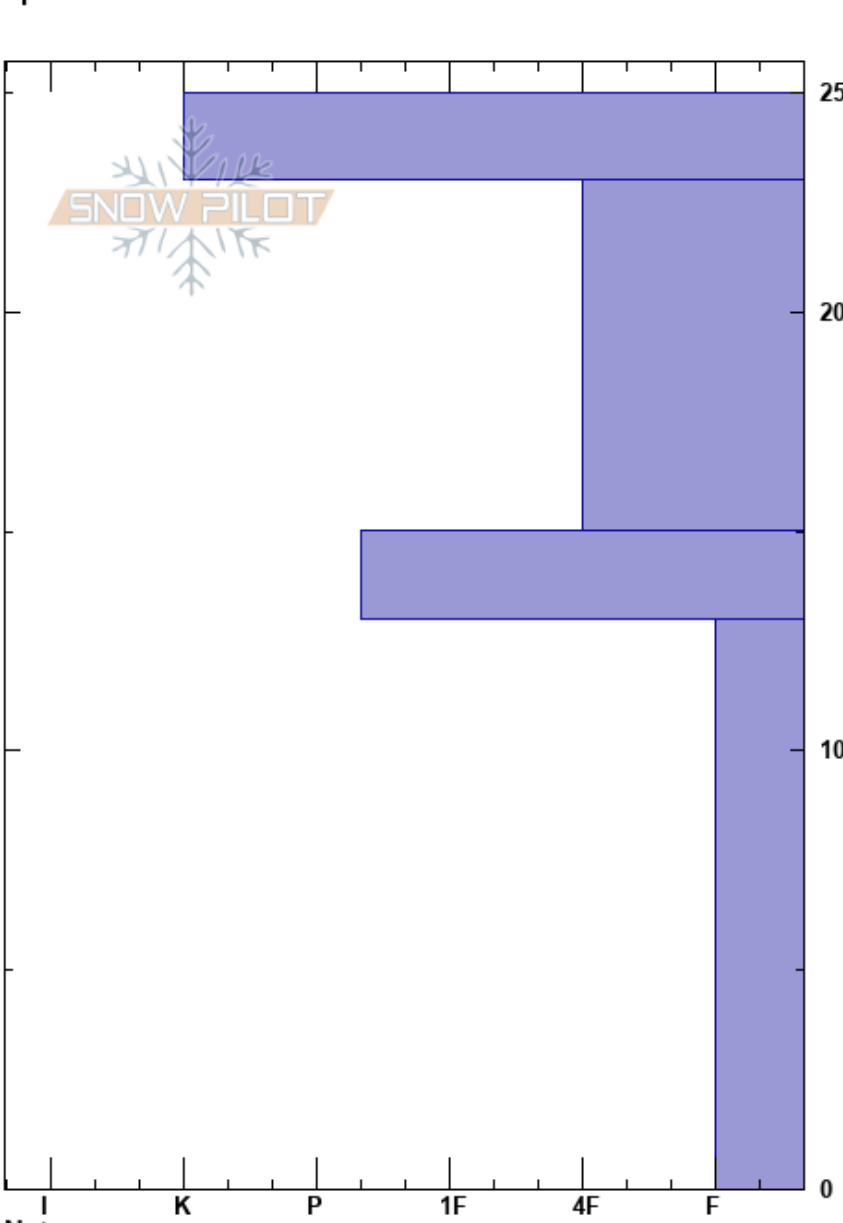

Targhee Side- North
 Teton Range
 WY
 Elevation: 9700 ft
 Aspect: 350°
 Specifics:

Gabrielle Antonioli
 11/16/2023 - 12:30pm
 Co-ord: 43.77919N, -110.90220W
 Slope Angle:
 Wind Loading:

Stability:
 Air Temperature:
 Sky Cover:
 Precipitation:
 Wind:

HS:25
 PF:25
 Layer Notes:

Crystal Form	Crystal Size	Moisture	ρ kg/m ³	Stability tests & Layer comments
=				
☒ (☒)				
☉☉				
☐				

Notes: