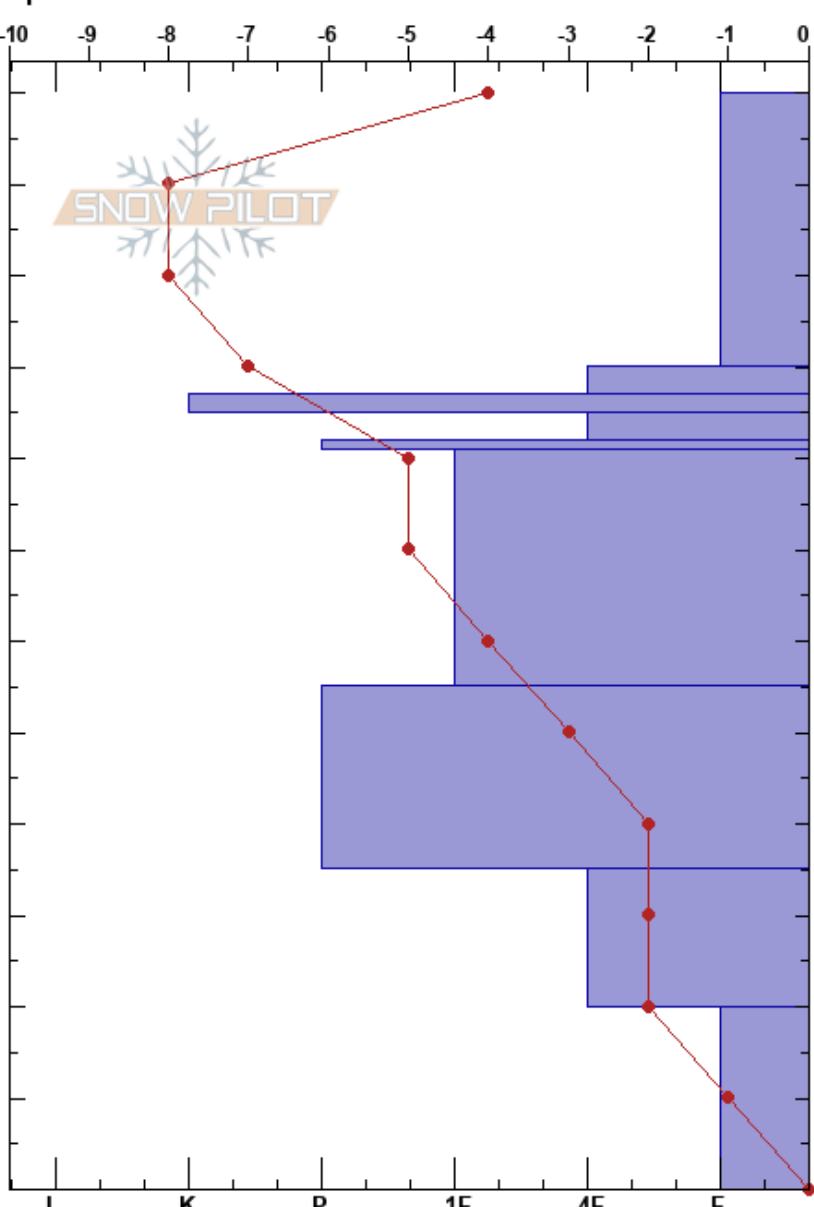

Gladiator Peak  
 Boulder  
 ID  
 Elevation: 9700 ft  
 Aspect: NW  
 Specifics:

Doug Bernard  
 12/08/2017 - 12:00pm  
 Co-ord: 43.91122N, -114.65848W  
 Slope Angle: 17°  
 Wind Loading: previous

Stability:  
 Air Temperature: 2°C  
 Sky Cover: CLR  
 Precipitation: NO  
 Wind: N Light Breeze

HS:120  
 PS: 10 85-82cm:Problematic layer

Elevation (cm)	Crystal		Moisture	$\rho$ kg/m <sup>3</sup>	Stability tests & Layer comments
	Form	Size			
120					
110	□	0.5			
100					
90	□	0.5			
85	●	0.5			
80	□	0.5			
75	●	0.5			
70					
60	●	0.5			
50					
45	●	0.5			
40					
30	□	0.5			
20					
10	□	1			
0					

← CT20, Q1 @20cm  
 ← PST40/100 (Arr) @20cm

Notes: Bernard, Preuss, Simon