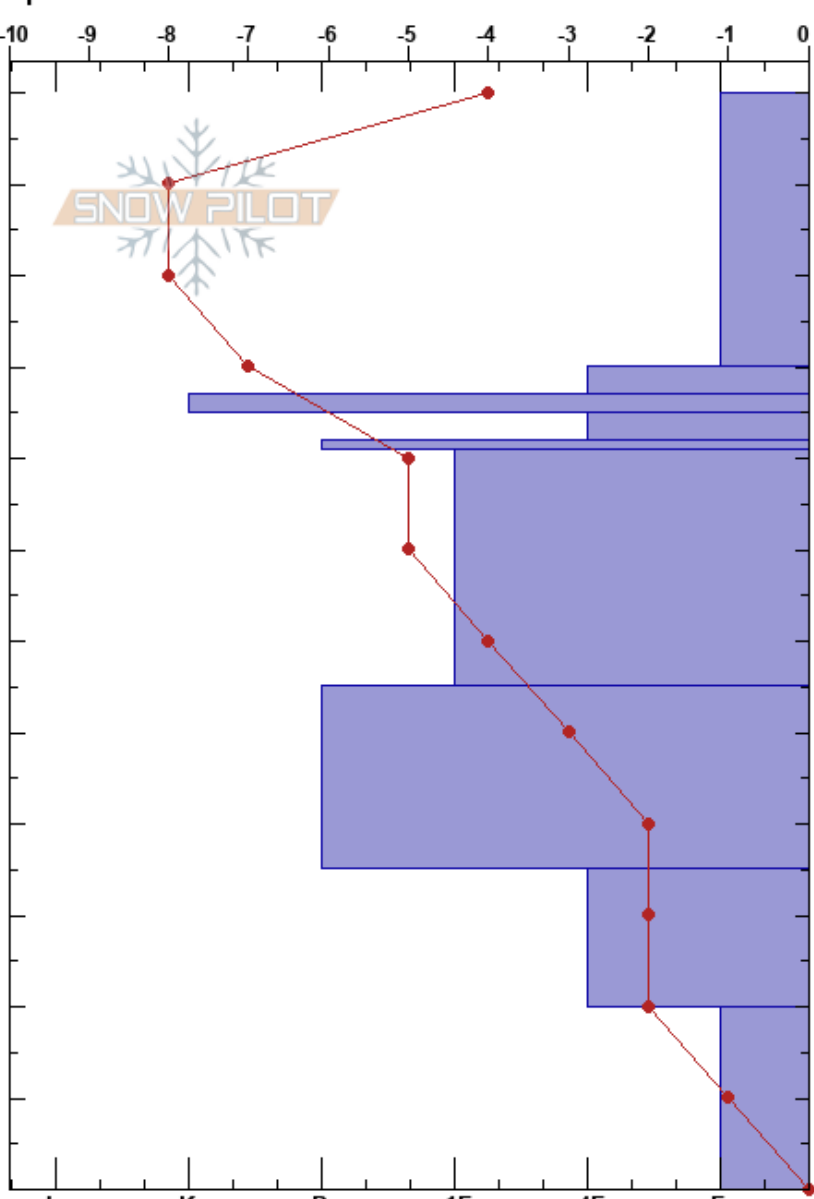

Gladiator Peak  
 Boulder  
 ID  
 Elevation: 9700 ft  
 Aspect: NW  
 Specifics:

Doug Bernard  
 12/08/2017 - 12:00pm  
 Co-ord: 43.91122N, -114.65848W  
 Slope Angle: 17°  
 Wind Loading: previous

Stability:  
 Air Temperature: 2°C  
 Sky Cover: CLR  
 Precipitation: NO  
 Wind: N Light Breeze

HS:120  
 PS: 10 85-82cm:Problematic layer

Elevation (cm)	Crystal		Moisture	$\rho$ kg/m <sup>3</sup>	Stability tests & Layer comments
	Form	Size			
120					
110	□	0.5			
100					
90	□	0.5			
85	●	0.5			
80	□	0.5			
75	●	0.5			
70					
65	●	0.5			
60					
55	●	0.5			
50					
45	●	0.5			
40					
35	□	0.5			
30					
25	□	0.5			
20					← CT20, Q1 @20cm ← PST40/100 (Arr) @20cm
15	□	1			
10					
0					