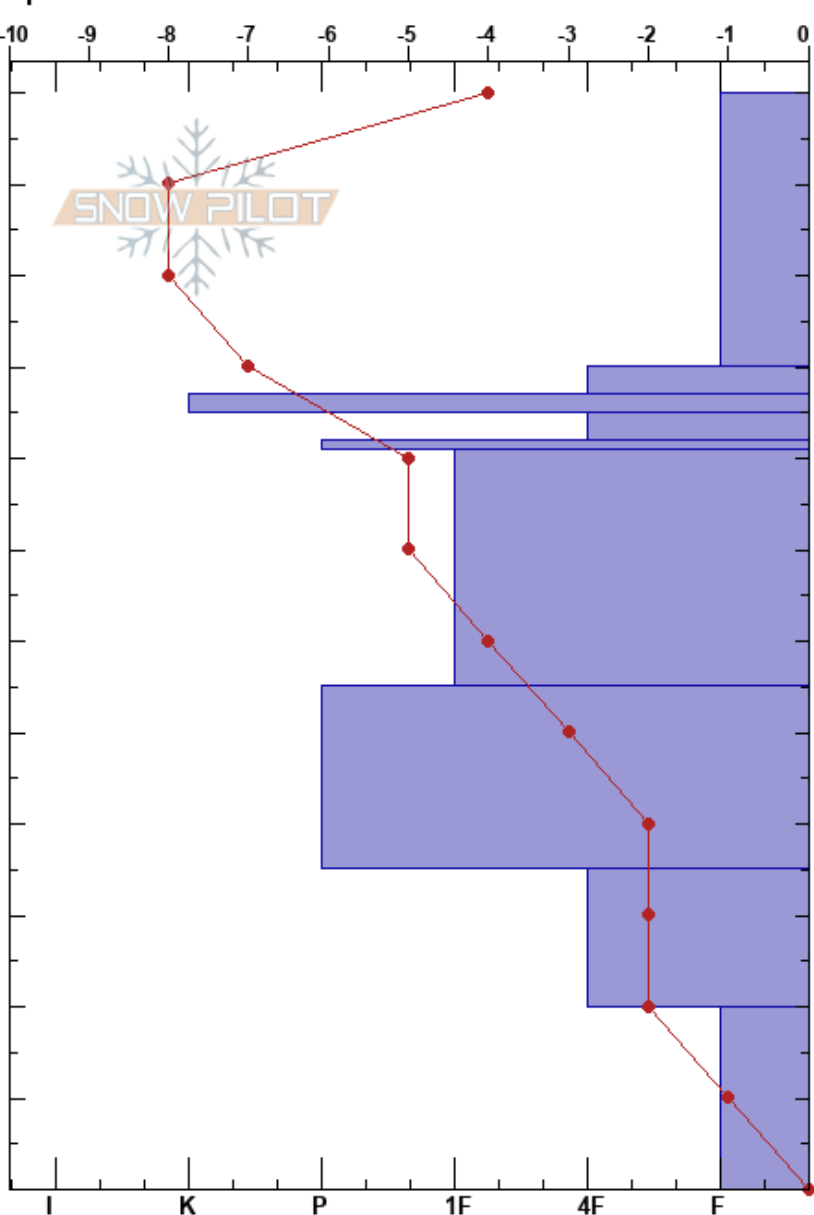

Gladiator Peak
 Boulder
 ID
 Elevation: 9700 ft
 Aspect: NW
 Specifics:

Doug Bernard
 12/08/2017 - 12:00pm
 Co-ord: 43.91122N, -114.65848W
 Slope Angle: 17°
 Wind Loading: previous

Stability:
 Air Temperature: 2°C
 Sky Cover: CLR
 Precipitation: NO
 Wind: N Light Breeze

HS:120
 PS: 10 85-82cm:Problematic layer

Elevation (cm)	Crystal		Moisture	ρ kg/m ³	Stability tests & Layer comments
	Form	Size			
120					
110	□	0.5			
100					
90	□	0.5			
85	●	0.5			
80	□	0.5			
75	●	0.5			
70					
60	●	0.5			
50					
45	●	0.5			
40					
30	□	0.5			
20					
10	□	1			
0					

← CT20, Q1 @20cm
 ← PST40/100 (Arr) @20cm

Notes: Bernard, Preuss, Simon