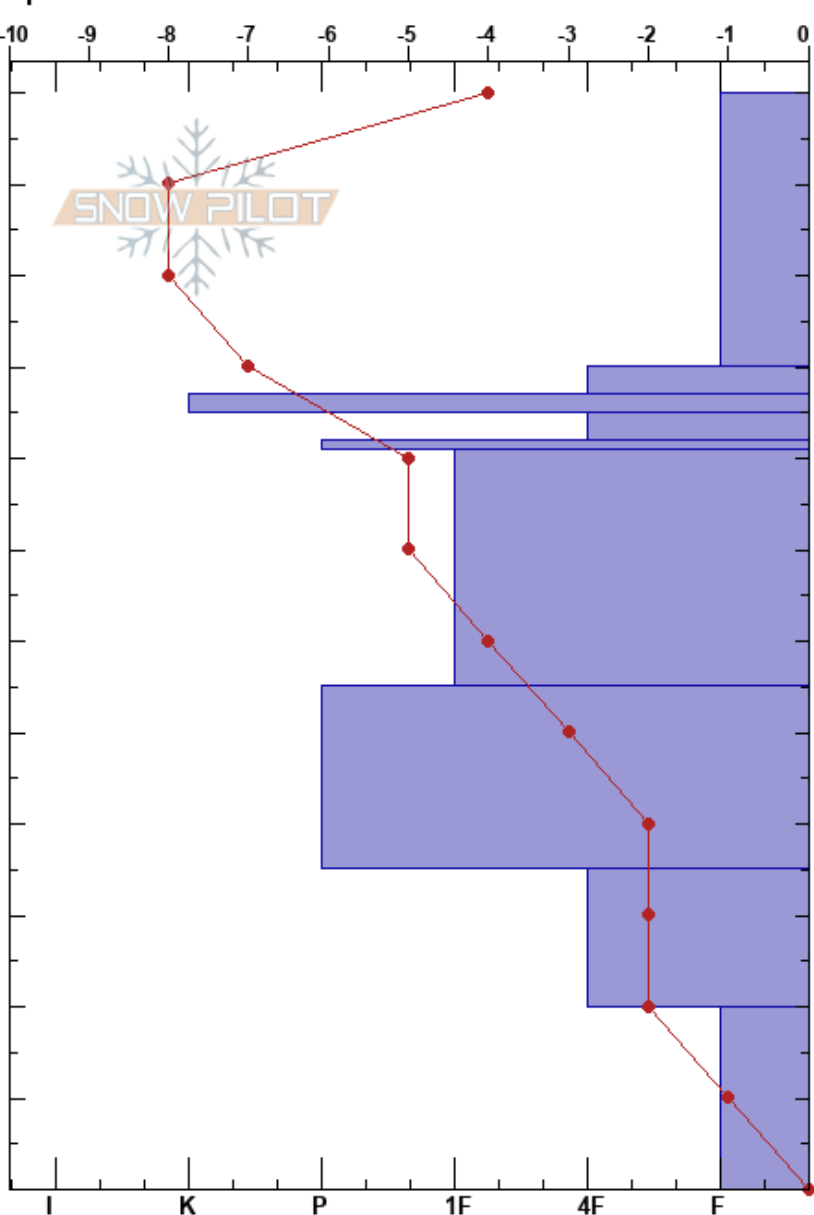

Gladiator Peak  
 Boulder  
 ID  
 Elevation: 9700 ft  
 Aspect: NW  
 Specifics:

Doug Bernard  
 12/08/2017 - 12:00pm  
 Co-ord: 43.91122N, -114.65848W  
 Slope Angle: 17°  
 Wind Loading: previous

Stability:  
 Air Temperature: 2°C  
 Sky Cover: CLR  
 Precipitation: NO  
 Wind: N Light Breeze

HS: 120  
 PS: 10 85-82cm: Problematic layer

Elevation (cm)	Crystal		Moisture	$\rho$ kg/m <sup>3</sup>	Stability tests & Layer comments
	Form	Size			
120					
110	□	0.5			
100					
90	□	0.5			
85	●	0.5			
80	□	0.5			
75	●	0.5			
70					
65	●	0.5			
60					
55	●	0.5			
50					
45	●	0.5			
40					
35	□	0.5			
30					
25	□	0.5			
20					← CT20, Q1 @20cm ← PST40/100 (Arr) @20cm
15	□	1			
10					
0					