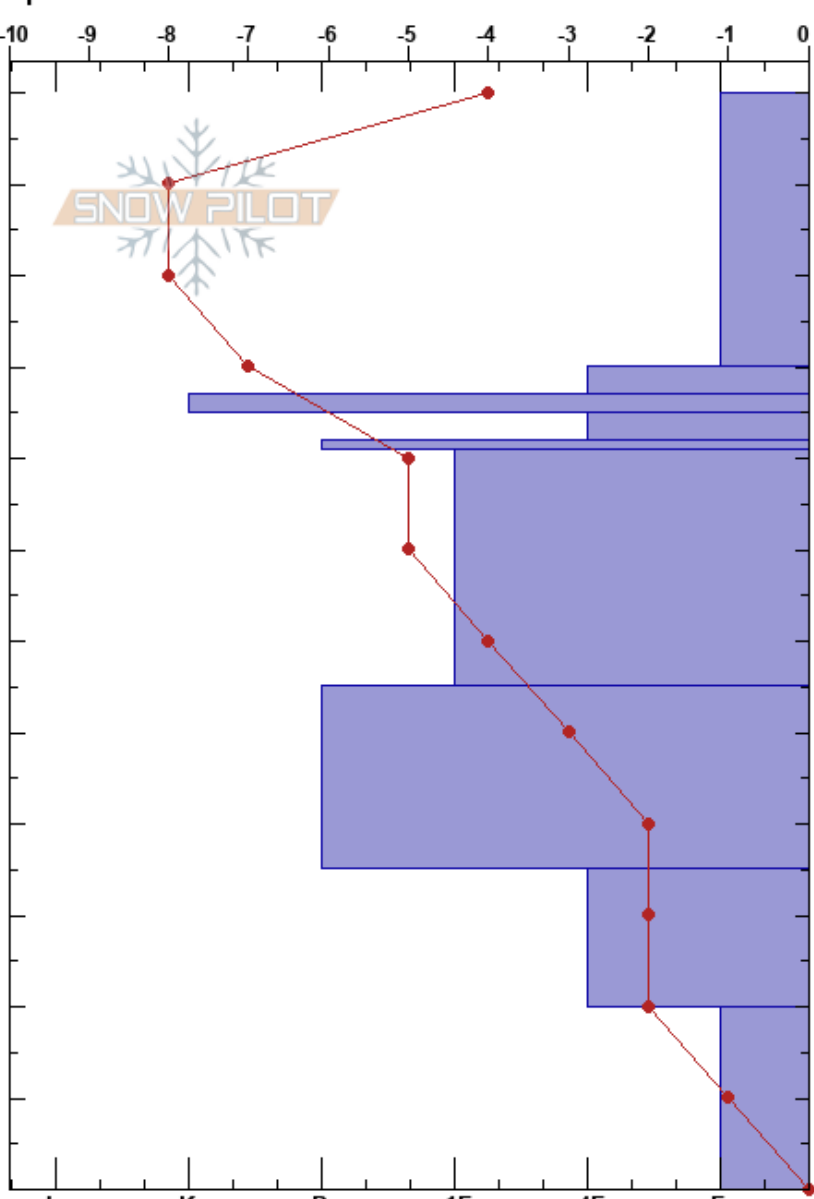

Gladiator Peak
 Boulder
 ID
 Elevation: 9700 ft
 Aspect: NW
 Specifics:

Doug Bernard
 12/08/2017 - 12:00pm
 Co-ord: 43.91122N, -114.65848W
 Slope Angle: 17°
 Wind Loading: previous

Stability:
 Air Temperature: 2°C
 Sky Cover: CLR
 Precipitation: NO
 Wind: N Light Breeze

HS:120
 PS: 10 85-82cm:Problematic layer

Elevation (m)	Crystal		Moisture	ρ kg/m ³	Stability tests & Layer comments
	Form	Size			
120					
110	□	0.5			
100					
90	□	0.5			
85	●	0.5			
80	□	0.5			
75	●	0.5			
70					
60	●	0.5			
50					
45	●	0.5			
40					
30	□	0.5			
20					
10	□	1			
0					

← CT20, Q1 @20cm
 ← PST40/100 (Arr) @20cm

Notes: Bernard, Preuss, Simon