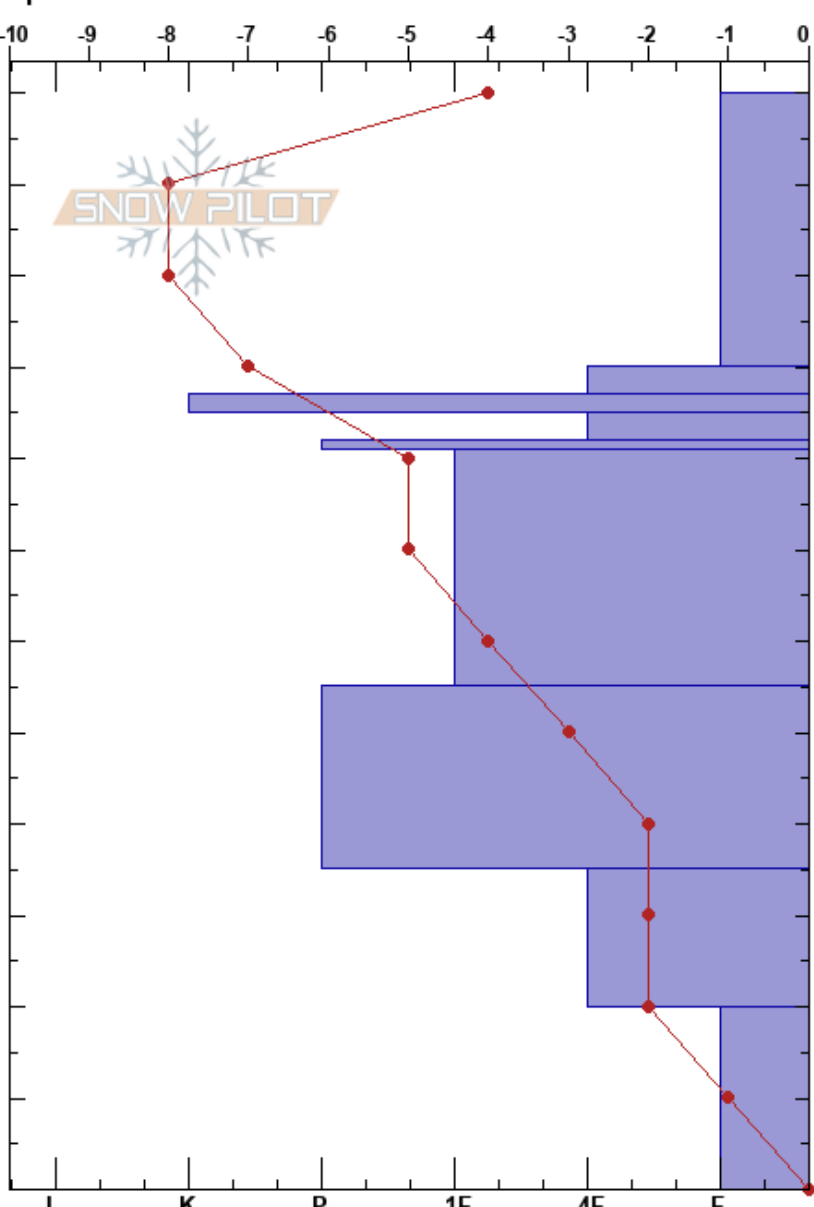

Gladiator Peak
 Boulder
 ID
 Elevation: 9700 ft
 Aspect: NW
 Specifics:

Doug Bernard
 12/08/2017 - 12:00pm
 Co-ord: 43.91122N, -114.65848W
 Slope Angle: 17°
 Wind Loading: previous

Stability:
 Air Temperature: 2°C
 Sky Cover: CLR
 Precipitation: NO
 Wind: N Light Breeze

HS:120
 PS: 10 85-82cm:Problematic layer

Elevation (cm)	Crystal		Moisture	ρ kg/m ³	Stability tests & Layer comments
	Form	Size			
120					
110	□	0.5			
100					
90	□	0.5			
85	●	0.5			
80	□	0.5			
75	●	0.5			
70					
65	●	0.5			
60					
55	●	0.5			
50					
45	●	0.5			
40					
35	□	0.5			
30					
25	□	0.5			
20					← CT20, Q1 @20cm ← PST40/100 (Arr) @20cm
15	□	1			
10					
0					