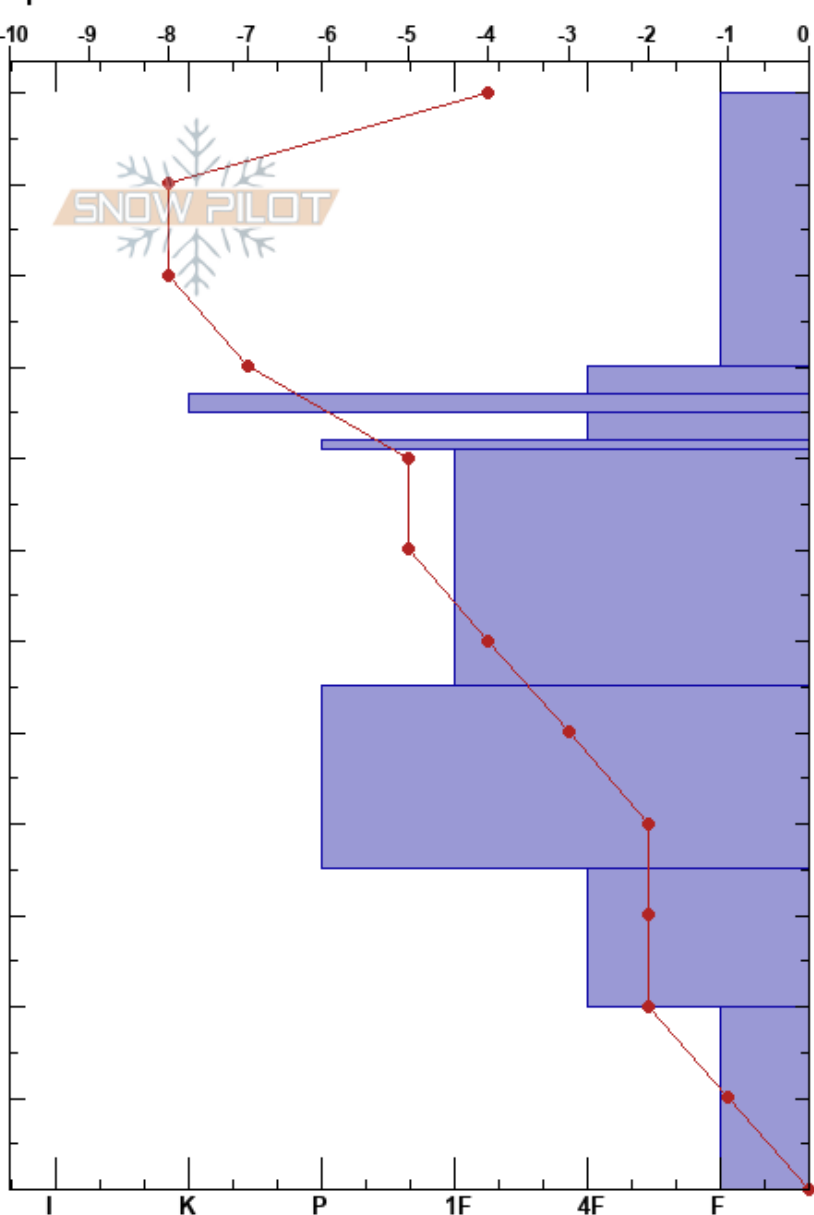

Gladiator Peak  
 Boulder  
 ID  
 Elevation: 9700 ft  
 Aspect: NW  
 Specifics:

Doug Bernard  
 12/08/2017 - 12:00pm  
 Co-ord: 43.91122N, -114.65848W  
 Slope Angle: 17°  
 Wind Loading: previous

Stability:  
 Air Temperature: 2°C  
 Sky Cover: CLR  
 Precipitation: NO  
 Wind: N Light Breeze

HS:120  
 PS: 10 85-82cm:Problematic layer

Elevation (cm)	Crystal		Moisture	$\rho$ kg/m <sup>3</sup>	Stability tests & Layer comments
	Form	Size			
120					
110	□	0.5			
100					
90	□	0.5			
85	●	0.5			
80	□	0.5			
75	●	0.5			
70					
60	●	0.5			
50					
45	●	0.5			
40					
35	□	0.5			
30					
25	□	0.5			
20					← CT20, Q1 @20cm ← PST40/100 (Arr) @20cm
10	□	1			
0					