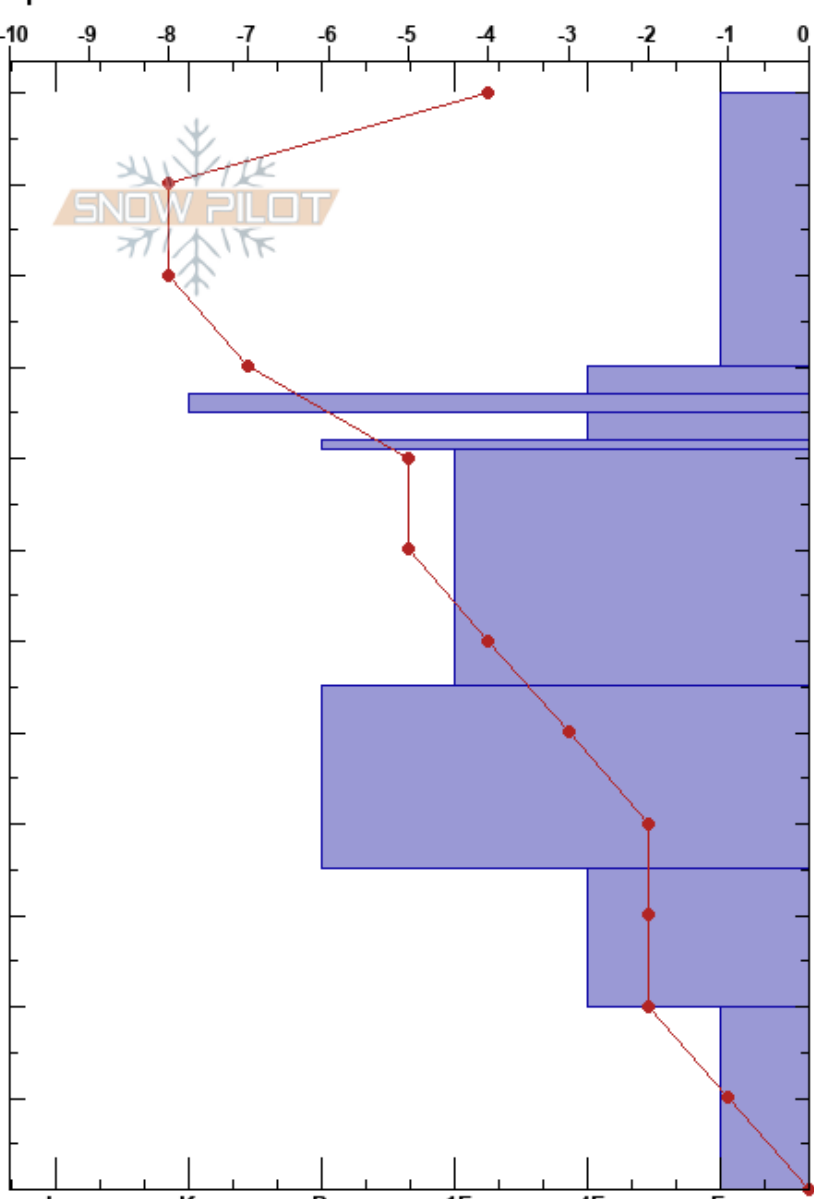

Gladiator Peak
 Boulder
 ID
 Elevation: 9700 ft
 Aspect: NW
 Specifics:

Doug Bernard
 12/08/2017 - 12:00pm
 Co-ord: 43.91122N, -114.65848W
 Slope Angle: 17°
 Wind Loading: previous

Stability:
 Air Temperature: 2°C
 Sky Cover: CLR
 Precipitation: NO
 Wind: N Light Breeze

HS: 120
 PS: 10 85-82cm: Problematic layer

Elevation (cm)	Crystal		Moisture	ρ kg/m ³	Stability tests & Layer comments
	Form	Size			
120					
110	□	0.5			
100					
90	□	0.5			
85	●	0.5			
80	□	0.5			
75	●	0.5			
70					
65	●	0.5			
60					
55	●	0.5			
50					
45	●	0.5			
40					
35	□	0.5			
30					
25	□	0.5			
20					← CT20, Q1 @20cm ← PST40/100 (Arr) @20cm
15	□	1			
10					
0					