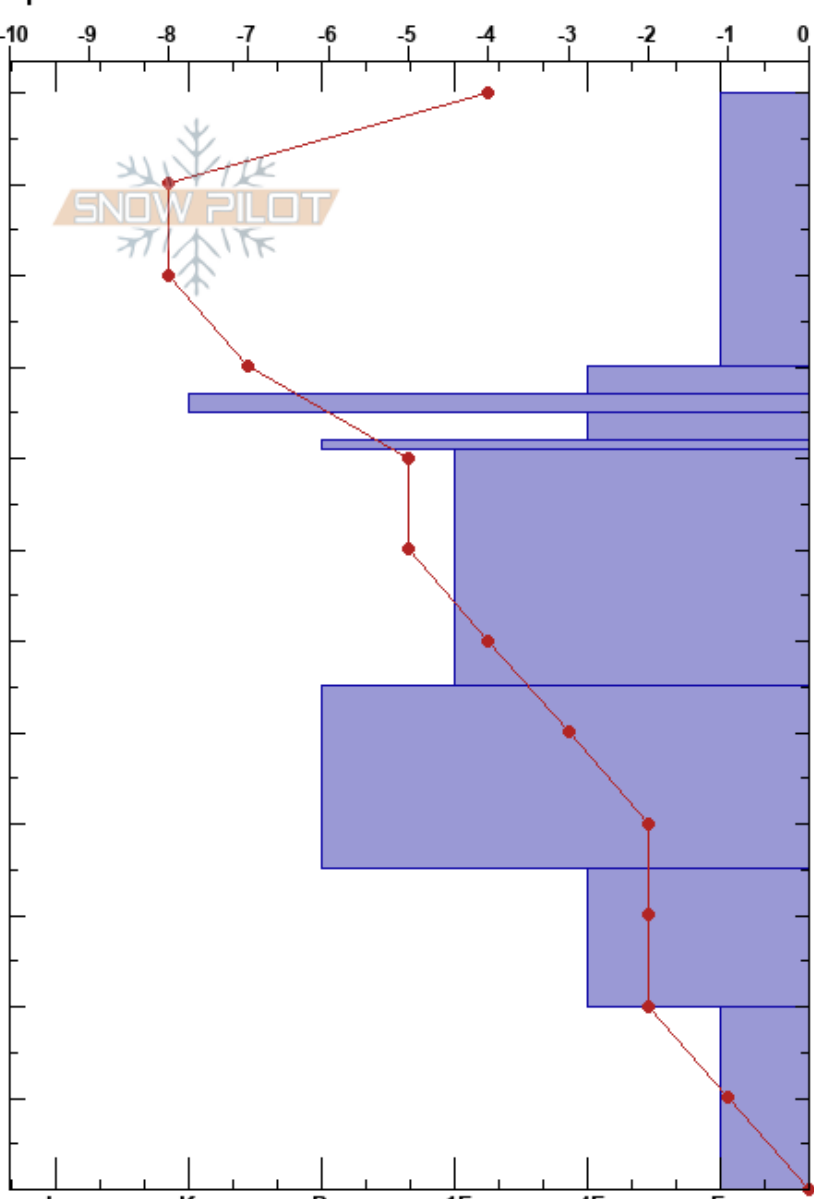

Gladiator Peak  
 Boulder  
 ID  
 Elevation: 9700 ft  
 Aspect: NW  
 Specifics:

Doug Bernard  
 12/08/2017 - 12:00pm  
 Co-ord: 43.91122N, -114.65848W  
 Slope Angle: 17°  
 Wind Loading: previous

Stability:  
 Air Temperature: 2°C  
 Sky Cover: CLR  
 Precipitation: NO  
 Wind: N Light Breeze

HS:120  
 PS: 10 85-82cm:Problematic layer

Elevation (m)	Crystal		Moisture	$\rho$ kg/m <sup>3</sup>	Stability tests & Layer comments
	Form	Size			
120					
110	□	0.5			
100					
90	□	0.5			
85	●	0.5			
80	□	0.5			
75	●	0.5			
70					
65	●	0.5			
60					
55	●	0.5			
50					
45	●	0.5			
40					
35	□	0.5			
30					
25	□	0.5			
20					← CT20, Q1 @20cm ← PST40/100 (Arr) @20cm
15	□	1			
10					
0					