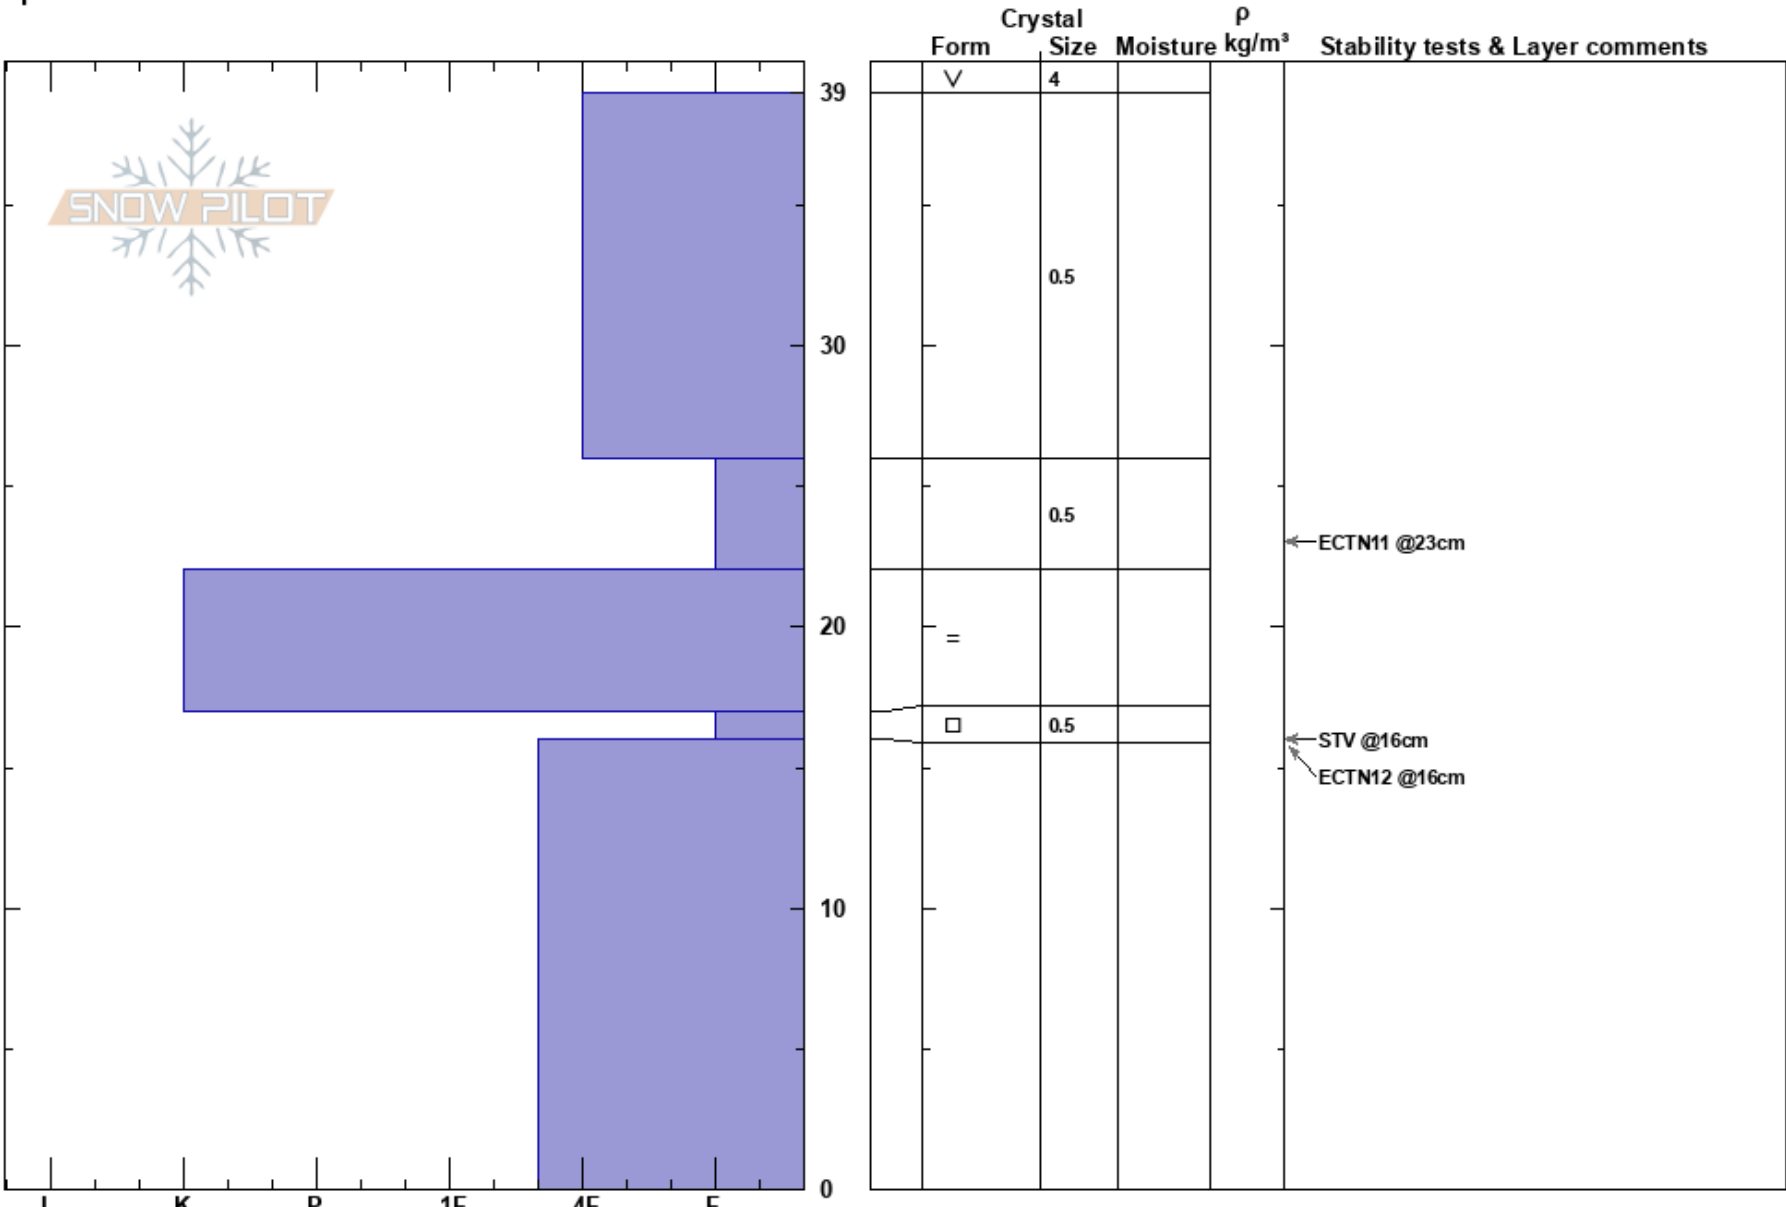

Top of Elly  
 Teton Range  
 WY  
 Elevation: 9200 ft  
 Aspect: N  
 Specifics:

Tom Bennett  
 11/13/2023 - 1:30pm  
 Co-ord: 43.47878N, -110.95004W  
 Slope Angle: 14°  
 Wind Loading: no

Stability:  
 Air Temperature: 35°F  
 Sky Cover: CLR  
 Precipitation: NO  
 Wind: S Light Breeze

HS:39  
 17-16cm: Problematic layer

Notes: Top pitch before entering trees into the Claw