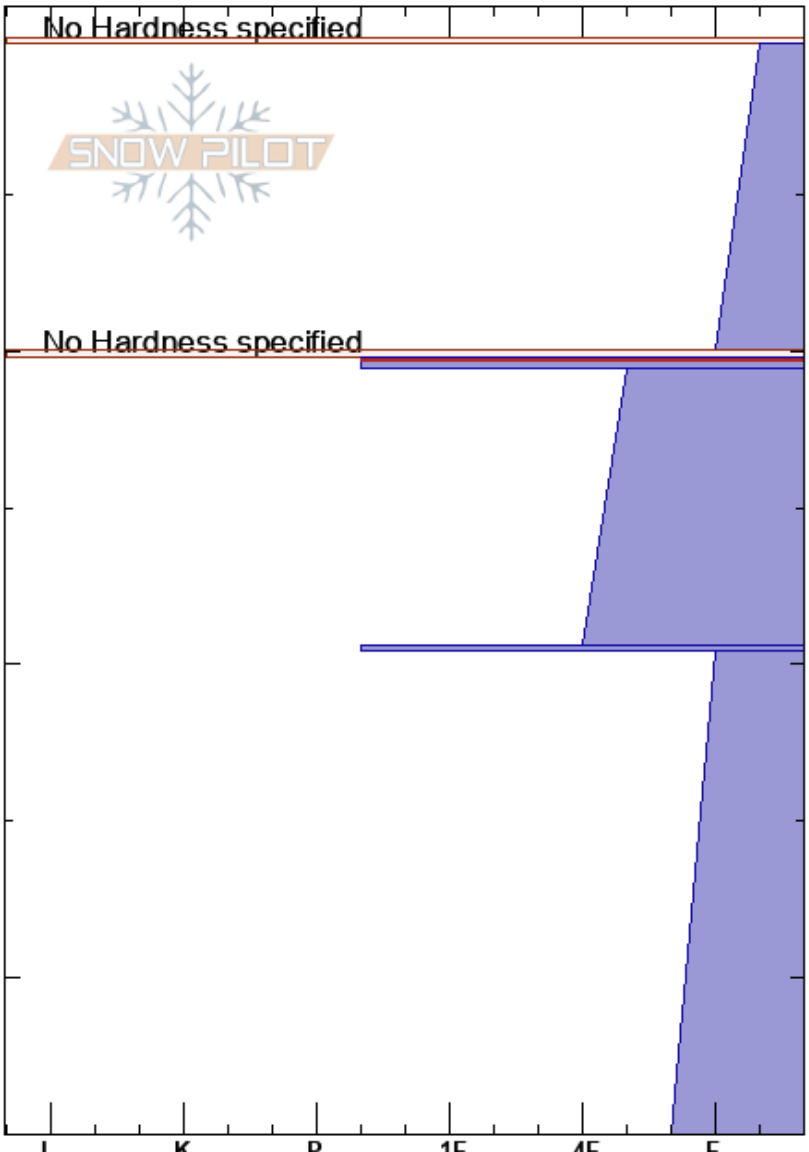

Avalanche Bowl
 Teton Range
 WY
Elevation: 8700 ft
Aspect: E
Specifics: Ski tracks on slope; We skied slope

Dave Miller
 11/08/2023 - 4:00pm
Co-ord: 43.49236N, -110.95561E
Slope Angle: 30°
Wind Loading: no

Stability:
Air Temperature: 28°F
Sky Cover: FEW
Precipitation: S-1
Wind: SW Light Breeze

HS:35
PF:35
PS:10
Layer Notes:
 10.2-10.6cm:Problematic layer

Crystal Form	Crystal Size	Moisture	ρ kg/m ³	Stability tests & Layer comments
⊘				
+	0.3			
⊘				← STE @10cm graupel Rain C.
=				
/	0.3			
=				
°°	0.5			
				← STE, Q2 @35cm on isolation

Notes: Shallow young snow pack first Couple storms. Hasty pit