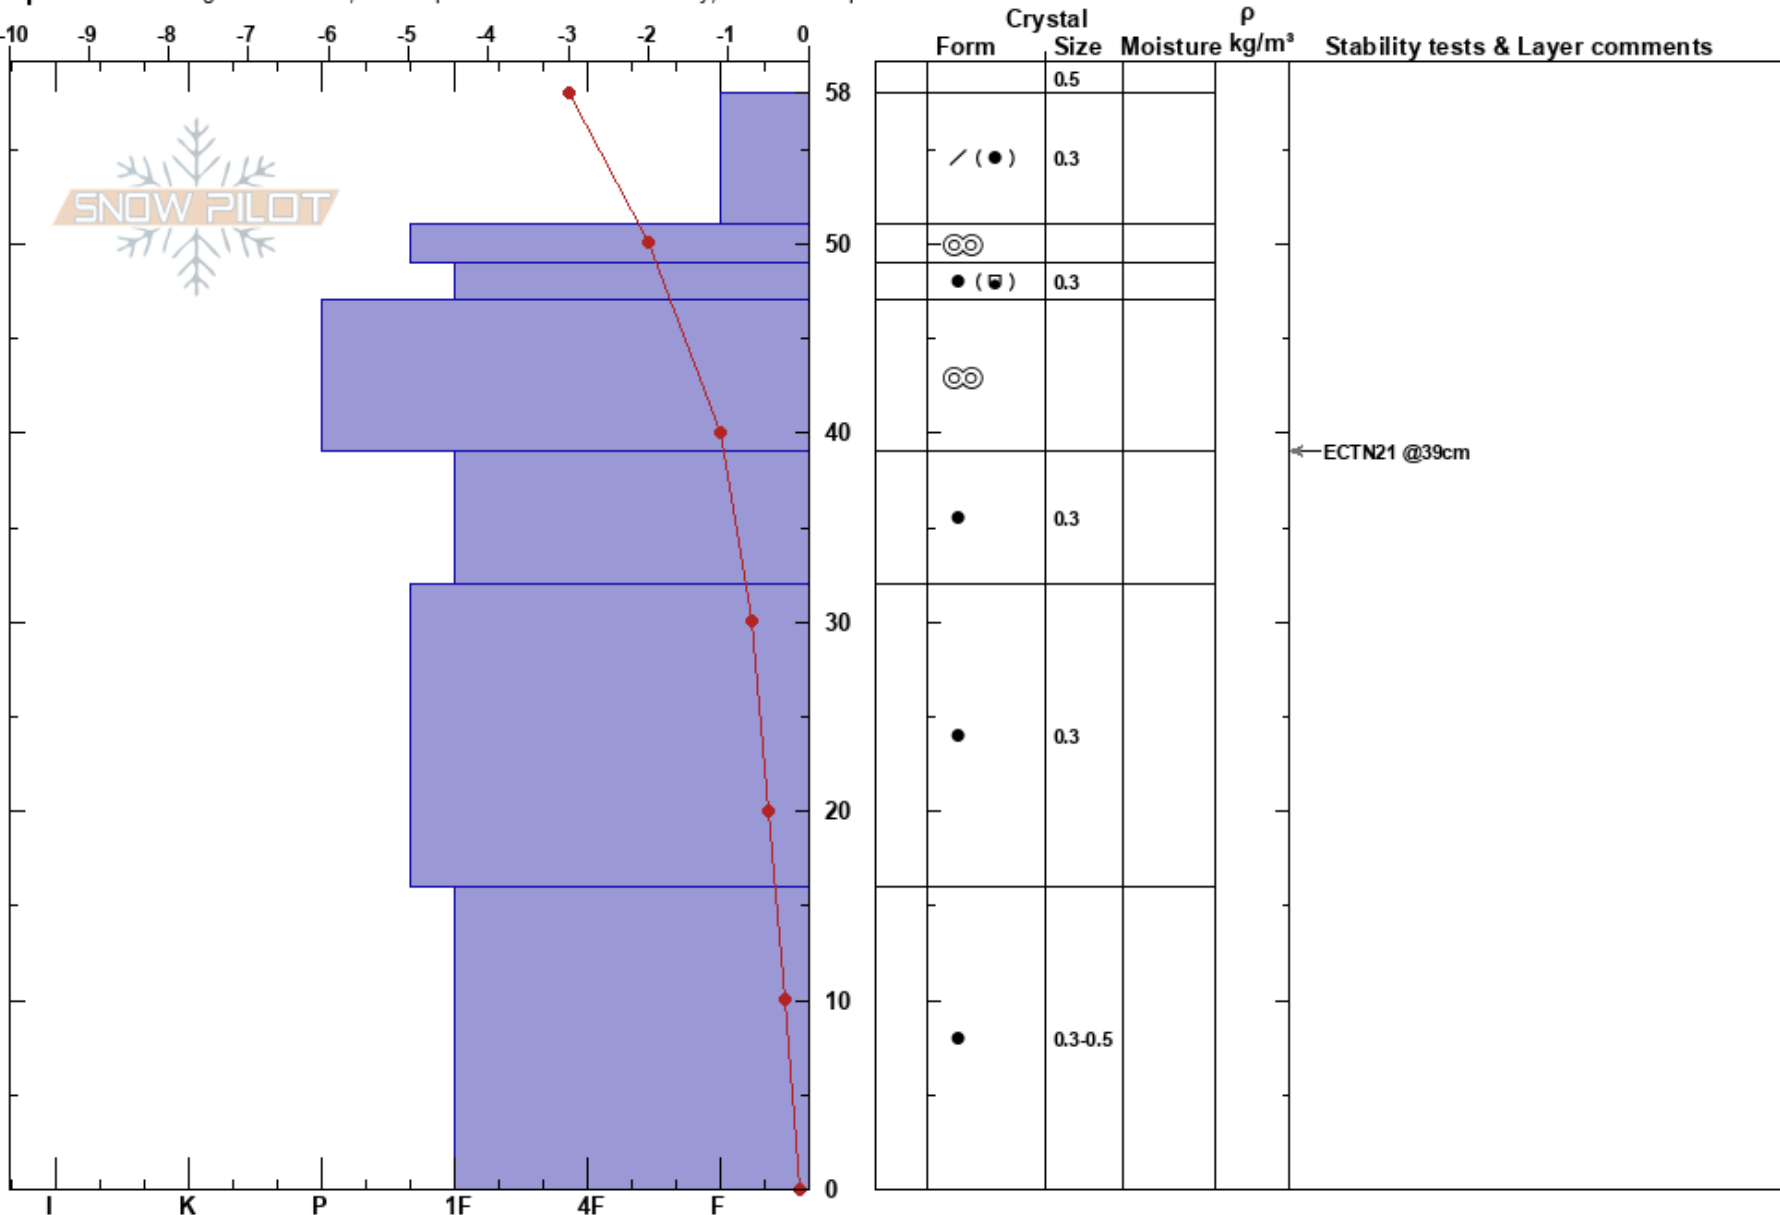

Sven's Lower Apron Das
 Teton Range
 WY
 Elevation: 2631 m
 Aspect: N

Daniel Nagy
 11/07/2023 - 2:30pm
 Co-ord: 43.77999N, -110.94400W
 Slope Angle: 30°
 Wind Loading:

Stability: **HS:58**
 Air Temperature: -4°C
 Sky Cover: BKN
 Precipitation: NO
 Wind: SW Light Breeze

Layer Notes:

Specifics: Pit dug in a Ski Area; Pit is representative of backcountry; We skied slope

Notes: