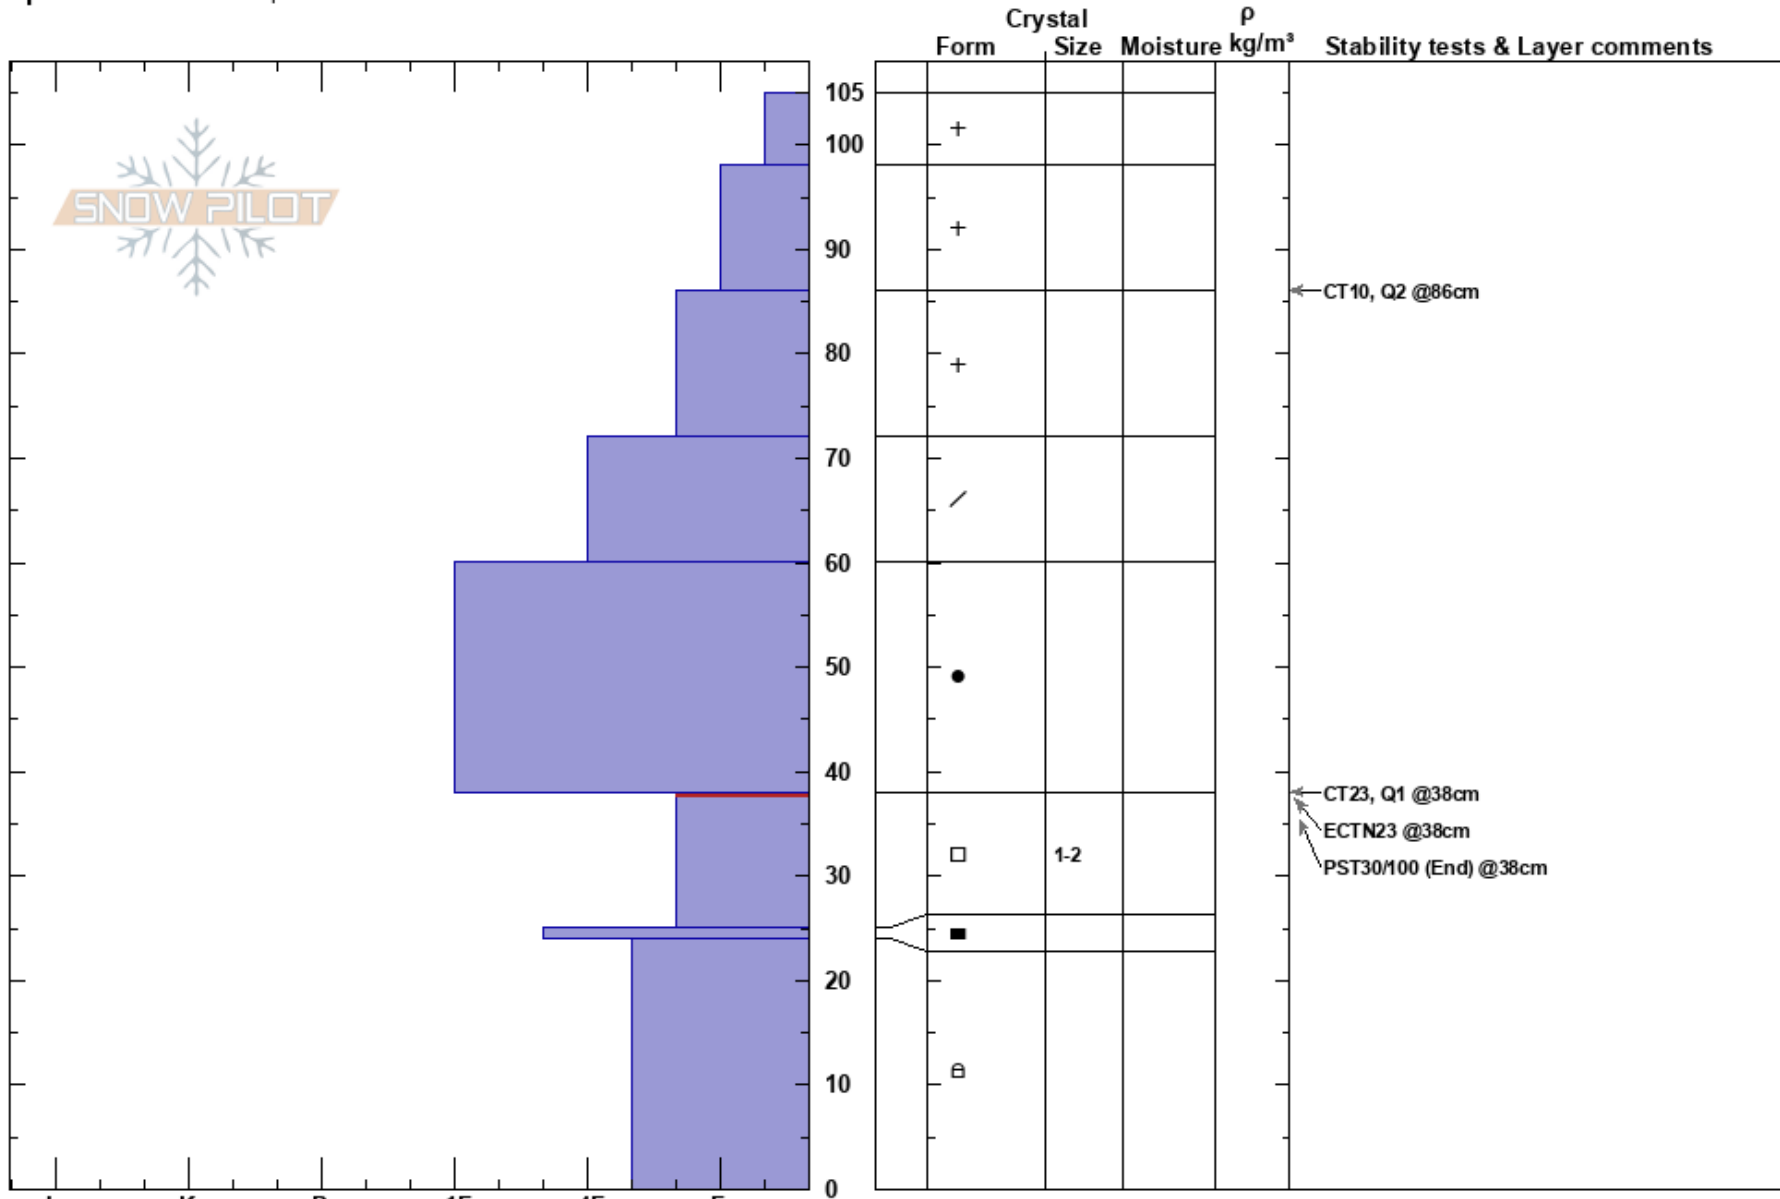

Hebgen/Trapper NE
 Lionhead Range
 MT
 Elevation: 8900 ft
 Aspect: 70°
 Specifics: We skied slope

Eric Knoff
 01/13/2018 - 1:30pm
 Co-ord: 44.83834N, -111.34094W
 Slope Angle: 30°
 Wind Loading: no

Stability: Fair Unstable
 Air Temperature: -5°C
 Sky Cover: BKN
 Precipitation: NO
 Wind: SW Calm

HS:105
 38-25cm: Problematic layer

Notes: Snowpack structure was poor, but signs of instability were not as evident as down lower. I still wouldn't trust steep slopes. CPST 30/100 end @ 38 cm's