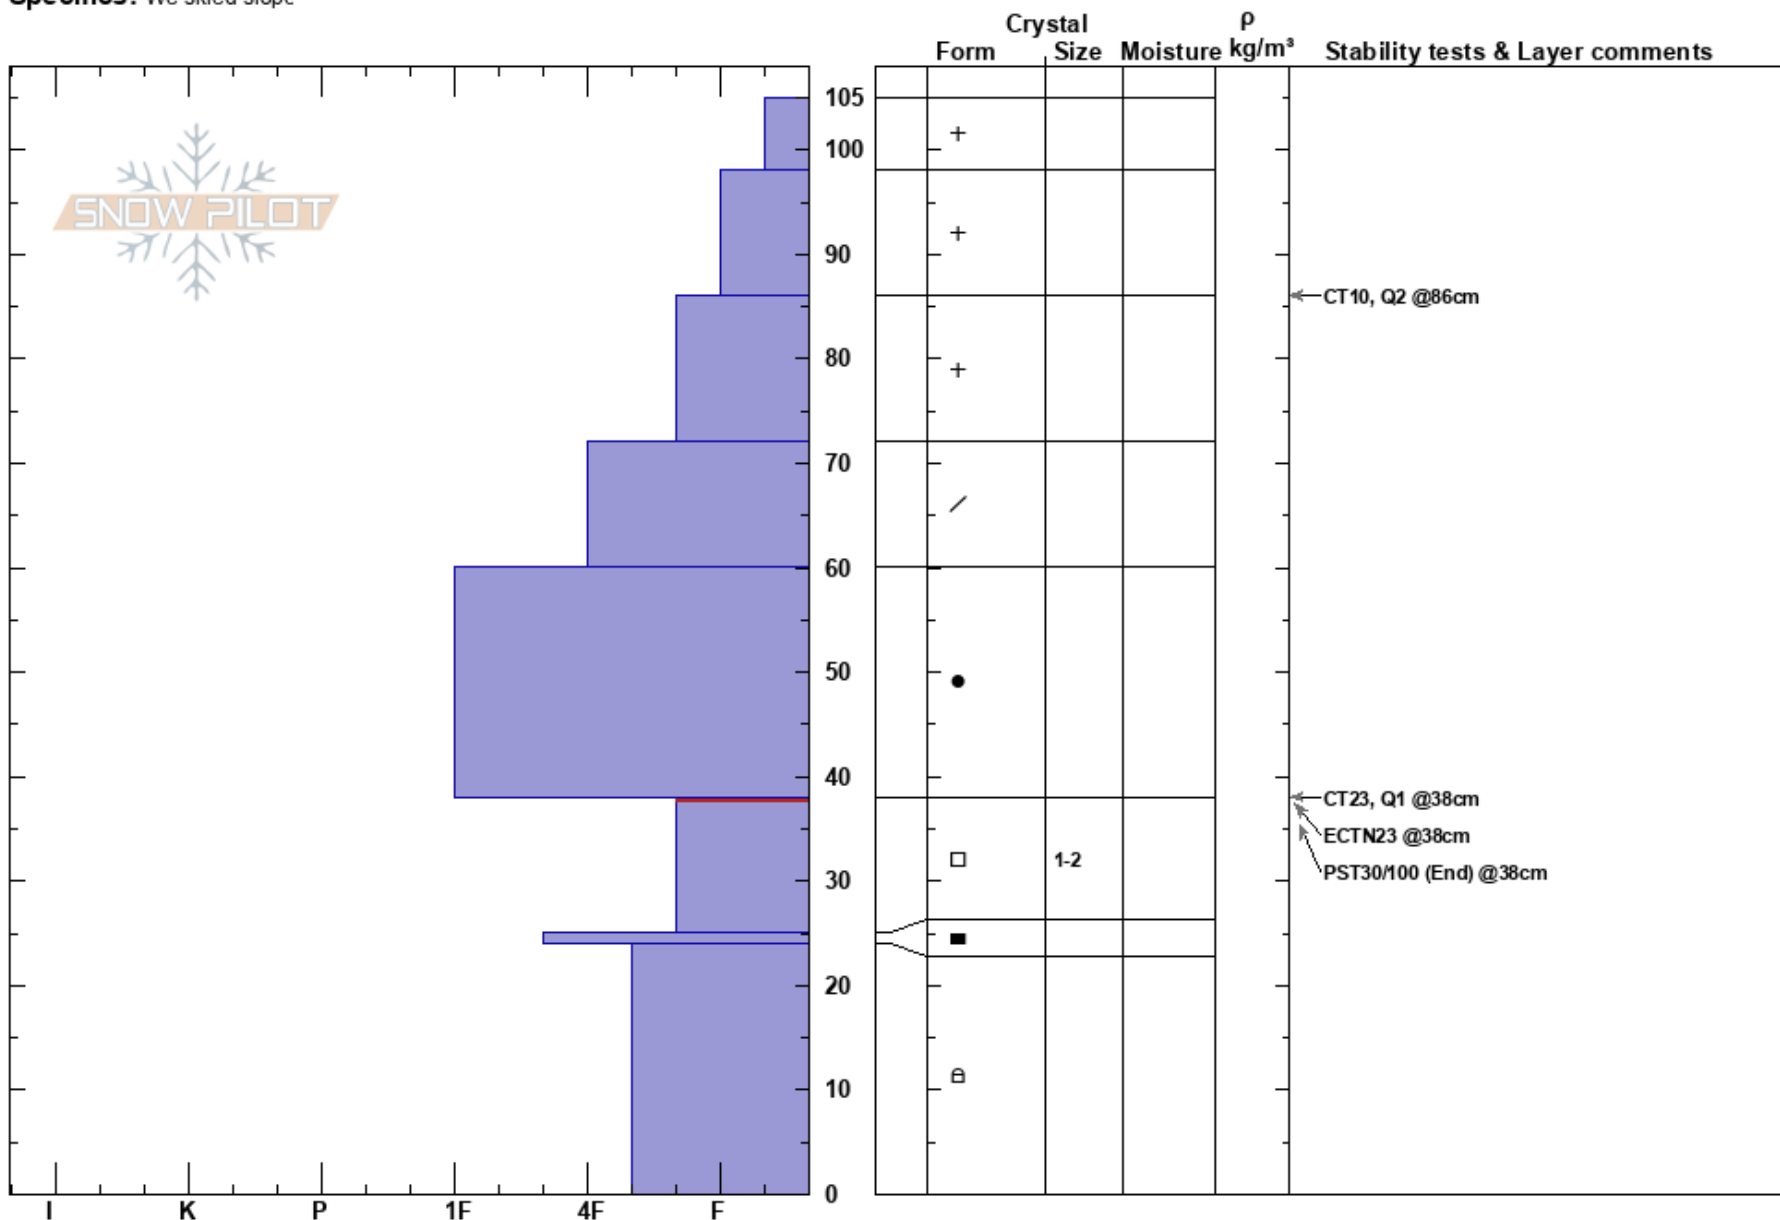

Hebgen/Trapper NE
 Lionhead Range
 MT
 Elevation: 8900 ft
 Aspect: 70°
 Specifics: We skied slope

Eric Knoff
 01/13/2018 - 1:30pm
 Co-ord: 44.83834N, -111.34094W
 Slope Angle: 30°
 Wind Loading: no

Stability: Fair Unstable
 Air Temperature: -5°C
 Sky Cover: BKN
 Precipitation: NO
 Wind: SW Calm

HS:105
 38-25cm: Problematic layer

Notes: Snowpack structure was poor, but signs of instability were not as evident as down lower. I still wouldn't trust steep slopes. CPST 30/100 end @ 38 cm's