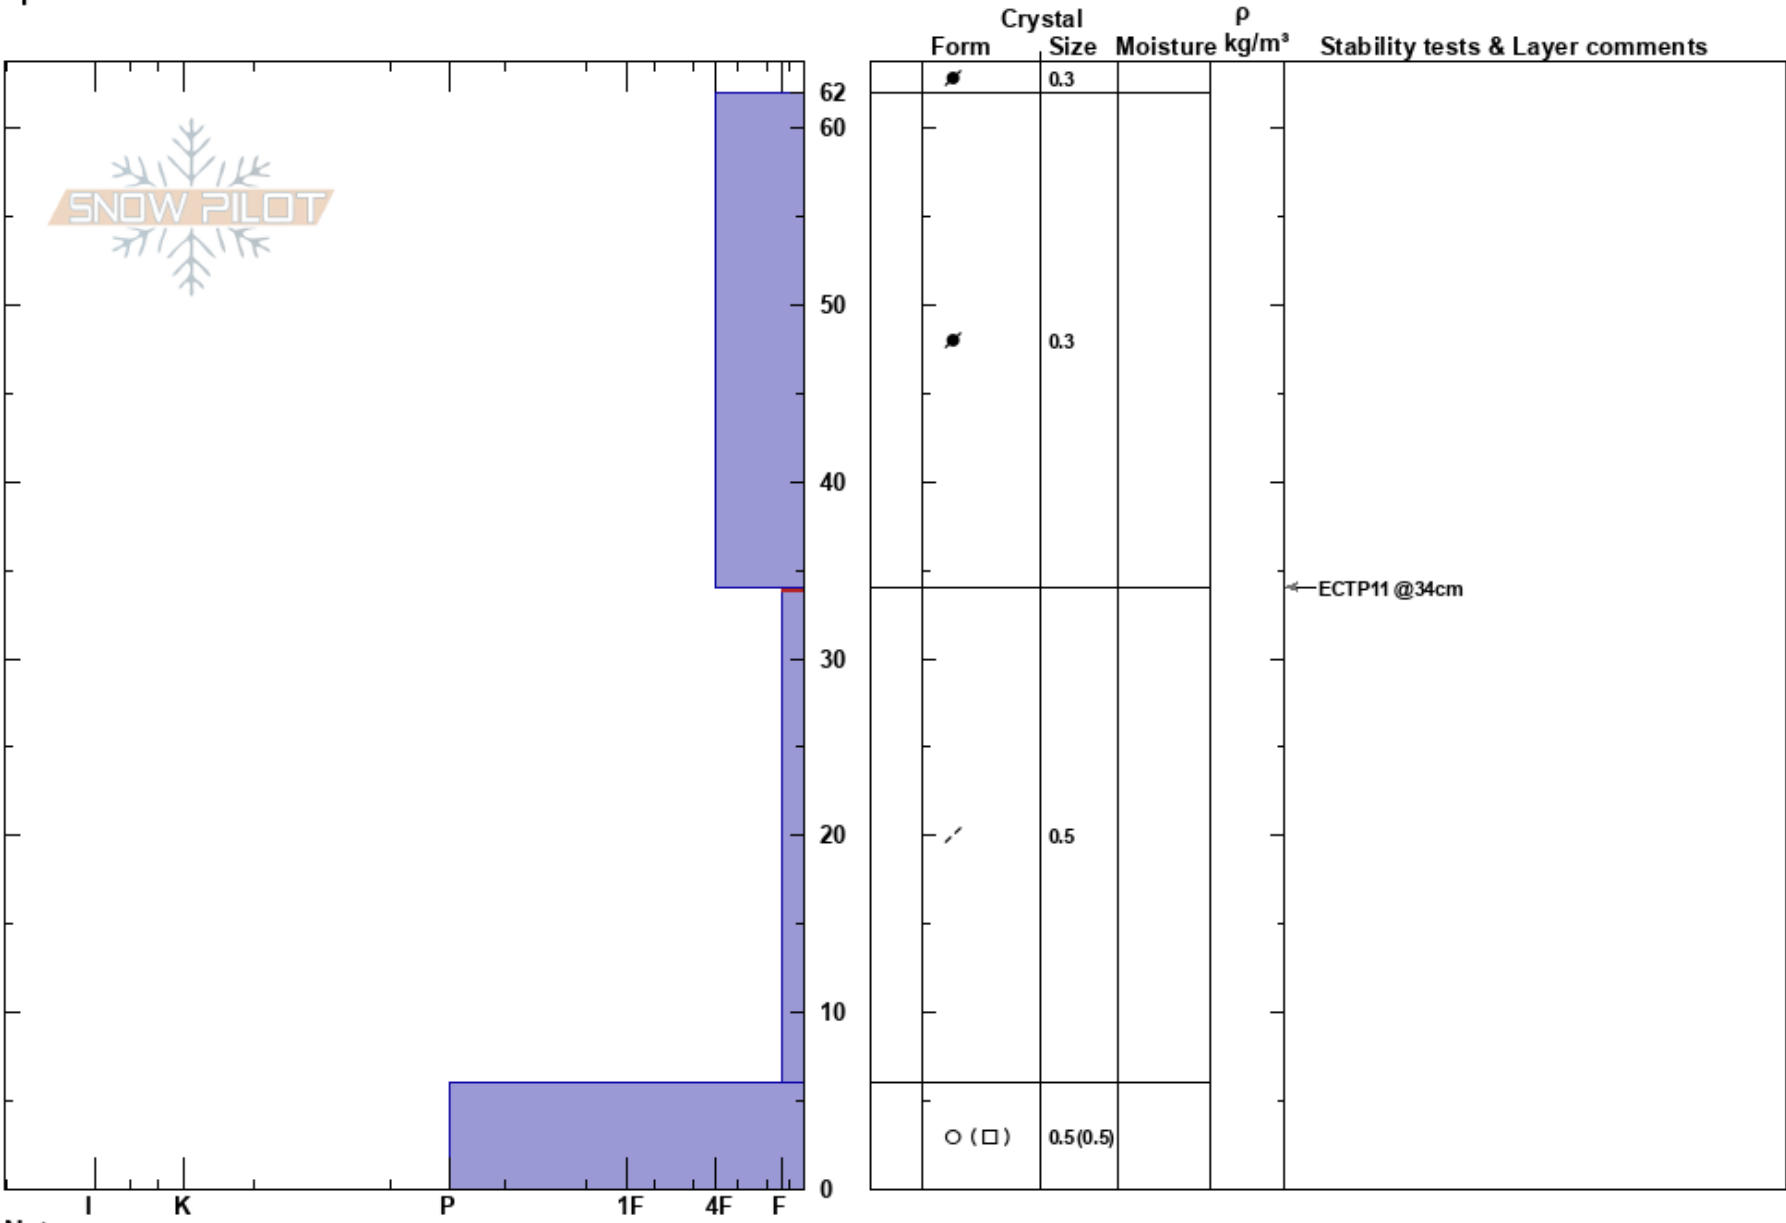

Russel E ATL
 Berthoud Pass
 CO
Elevation: 12230 ft
Aspect: E
Specifics:

Austin DiVesta
 11/01/2023 - 1:00pm
Co-ord: 39.80169N, -105.79338W
Slope Angle: 30°
Wind Loading: yes

Stability: Fair
Air Temperature:
Sky Cover: CLR
Precipitation: NO
Wind: N Moderate

HS:62
Layer Notes:
 34-6cm: Problematic layer

Notes: