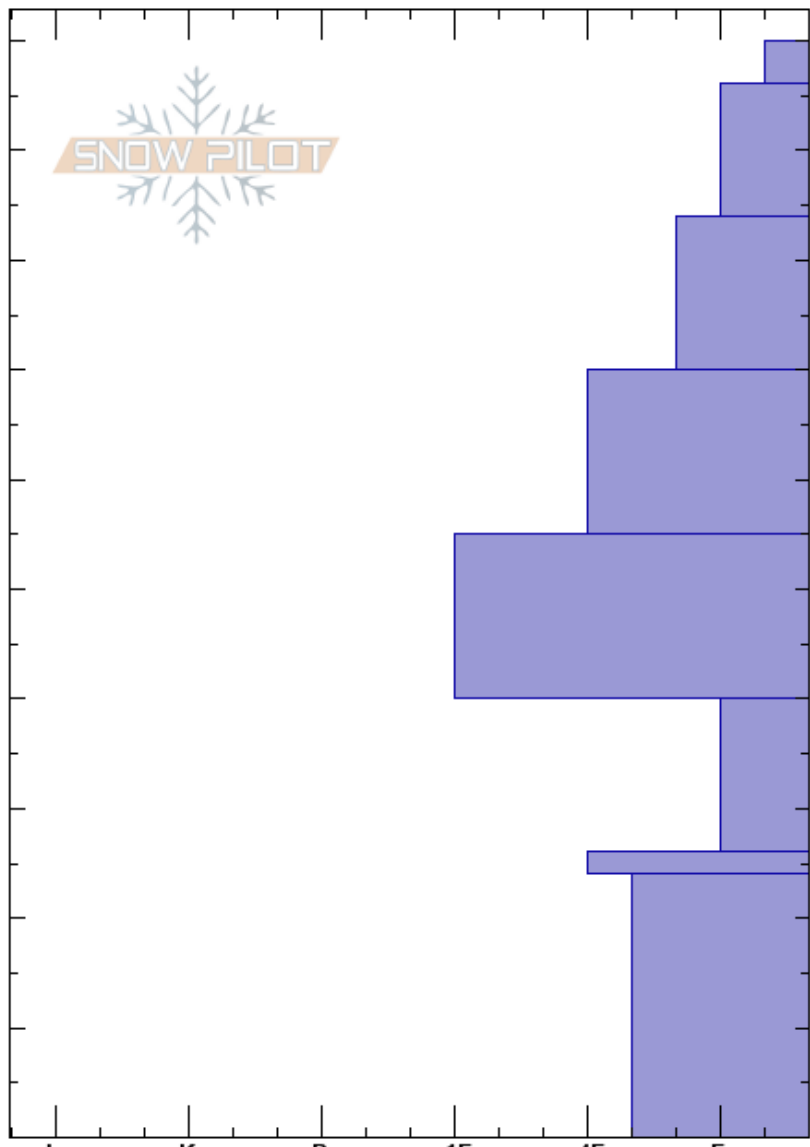

Hebgen/Trapper  
 Lionhead Range  
 MT  
 Elevation: 7600 ft  
 Aspect: 70°  
 Specifics: Collapsing, widespreac

Eric Knoff  
 01/16/2018 - 1:00pm  
 Co-ord: 44.83843N, -111.32687W  
 Slope Angle: 28°  
 Wind Loading: no

Stability: Poor  
 Air Temperature: -4°C  
 Sky Cover: BKN  
 Precipitation: NO  
 Wind: SW Calm

HS:100  
 40-26cm: Problematic layer

Height (cm)	Crystal		Moisture	$\rho$ kg/m <sup>3</sup>	Stability tests & Layer comments
	Form	Size			
100	+				
90	+				
80	+				← CT8, Q2 @84cm
70	/				
60					
50	•				
40	□	1-2			← CT12, Q1 @40cm ← ECTN28 @40cm ← PST30/100 (End) @40cm
30	■				
20					
10	⊖				
0					

Notes: Widespread cracking and collapsing. CPST 24/100 end @ 40 cm's