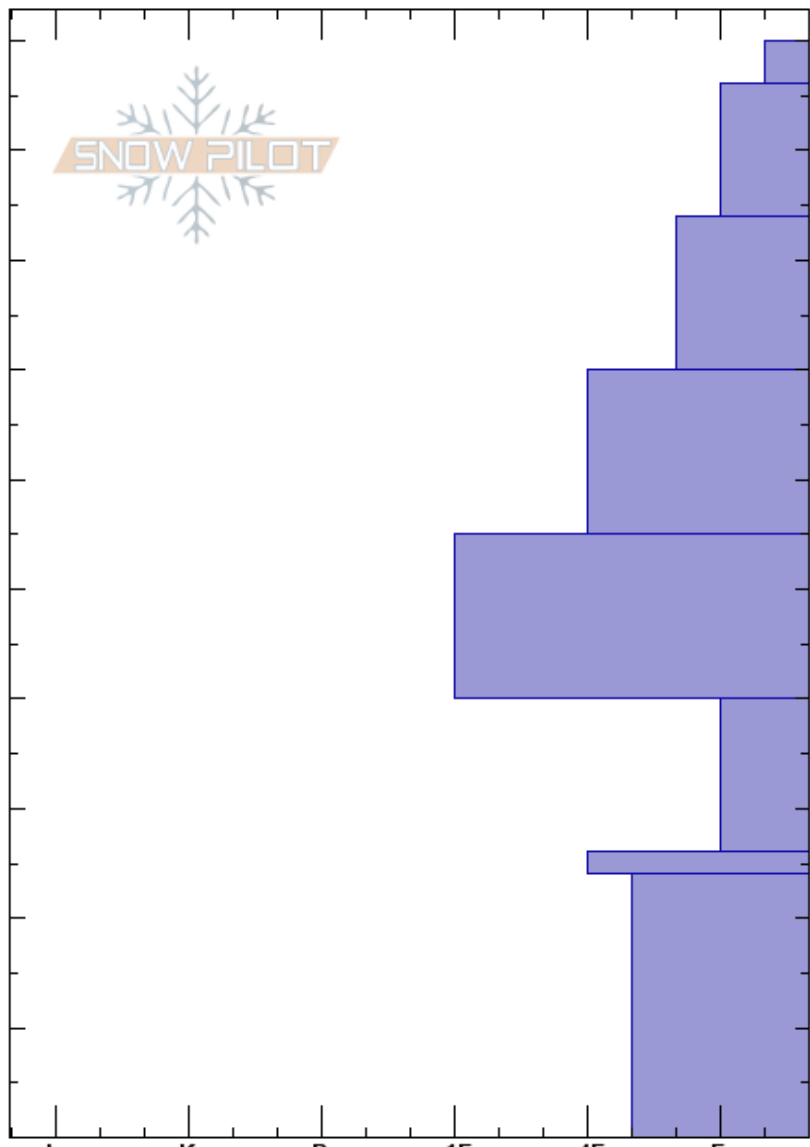

Hebgen/Trapper
 Lionhead Range
 MT
 Elevation: 7600 ft
 Aspect: 70°
 Specifics: Collapsing, widespreac

Eric Knoff
 01/16/2018 - 1:00pm
 Co-ord: 44.83843N, -111.32687W
 Slope Angle: 28°
 Wind Loading: no

Stability: Poor
 Air Temperature: -4°C
 Sky Cover: BKN
 Precipitation: NO
 Wind: SW Calm

HS:100
 40-26cm: Problematic layer

Depth (cm)	Crystal		Moisture	ρ kg/m ³	Stability tests & Layer comments
	Form	Size			
100	+				
90	+				
80	+				← CT8, Q2 @84cm
70	/				
60					
50	•				
40	□	1-2			← CT12, Q1 @40cm ← ECTN28 @40cm ← PST30/100 (End) @40cm
30	■				
20					
10	⊖				
0					

Notes: Widespread cracking and collapsing. CPST 24/100 end @ 40 cm's