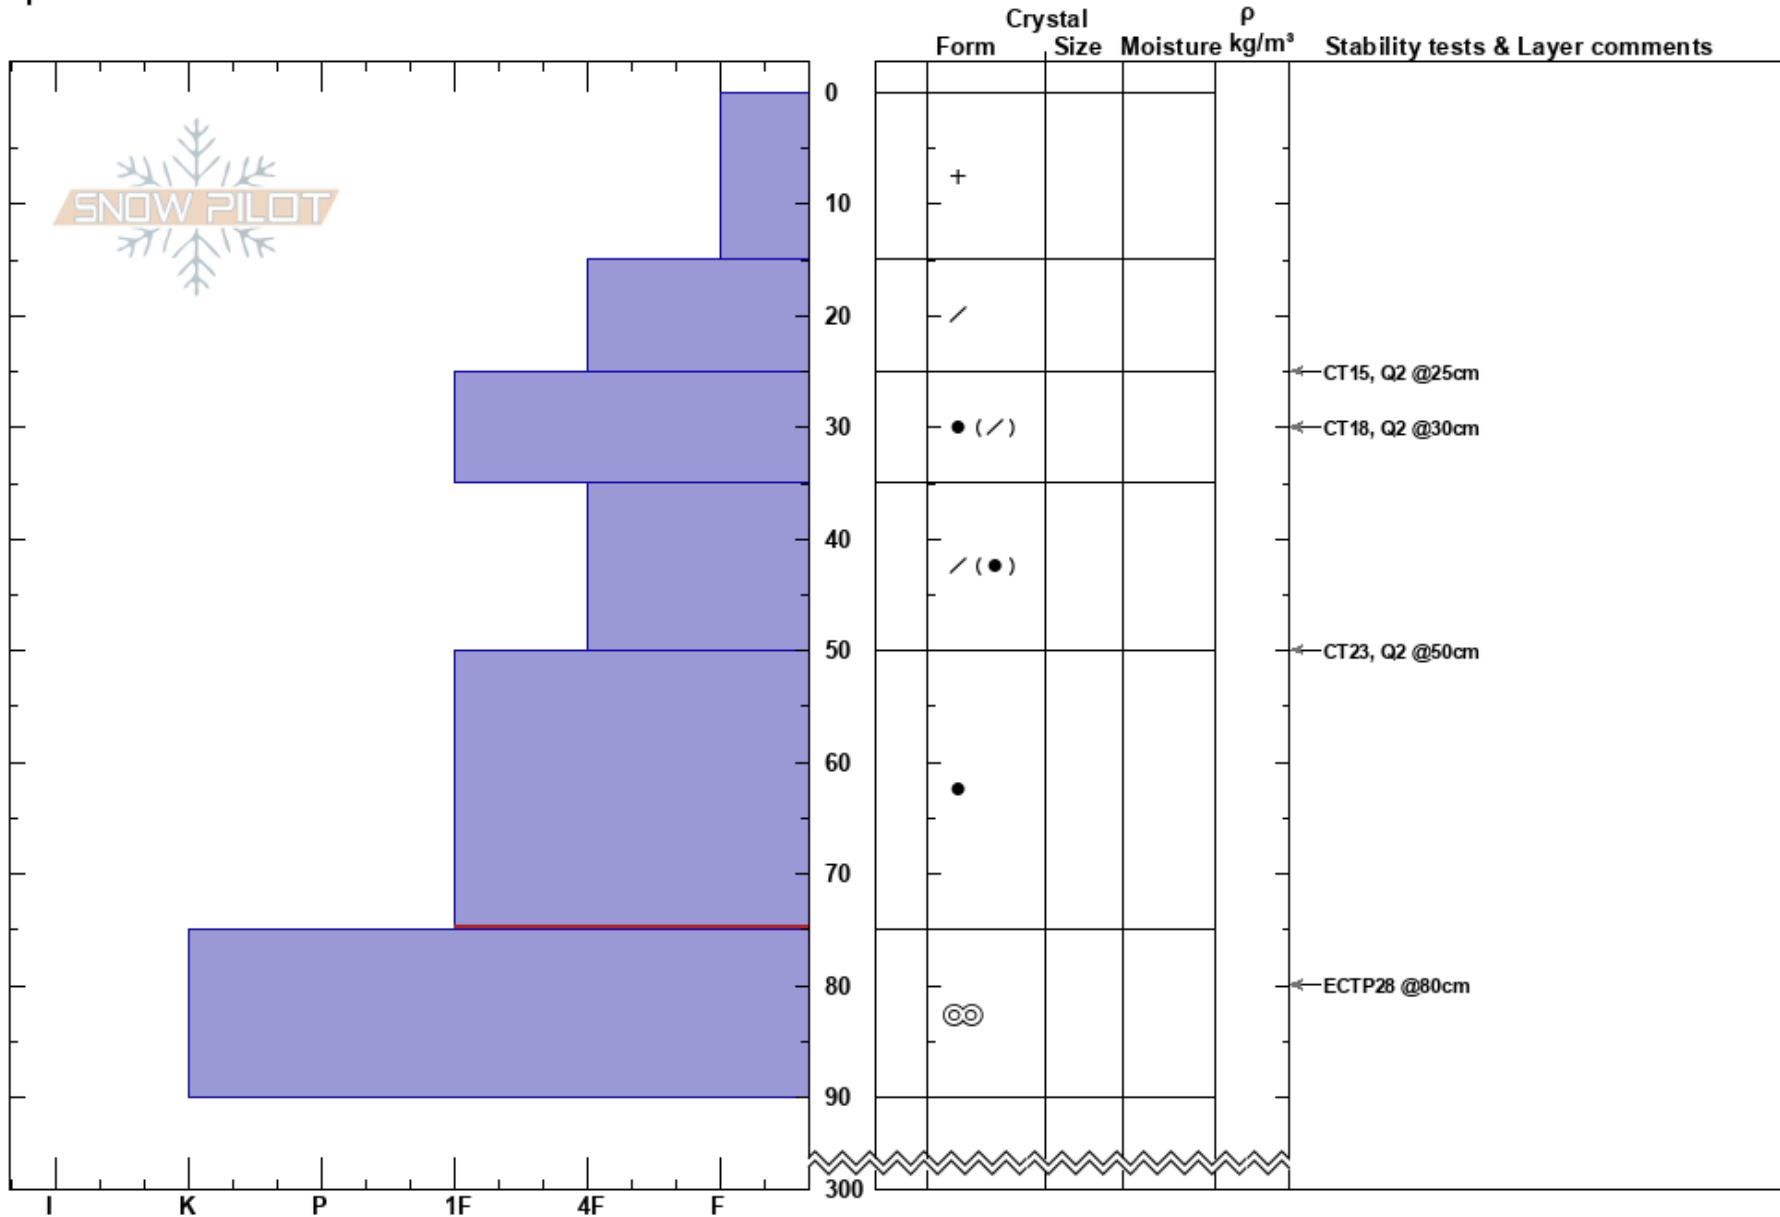

20231030 El Diablo  
 Andes  
 Chile  
 Elevation: 1500 m  
 Aspect: SE  
 Specifics:

jamie weeks  
 30/10/2023 - 08:08  
 Co-ord: -43.59342N, -71.90088W  
 Slope Angle: 28°  
 Wind Loading: yes

Stability:  
 Air Temperature: -0.1°C  
 Sky Cover: BKN  
 Precipitation: NO  
 Wind: W Moderate

HS:300  
 PF:65 50-75cm:Problematic layer  
 PS: 10

Notes: