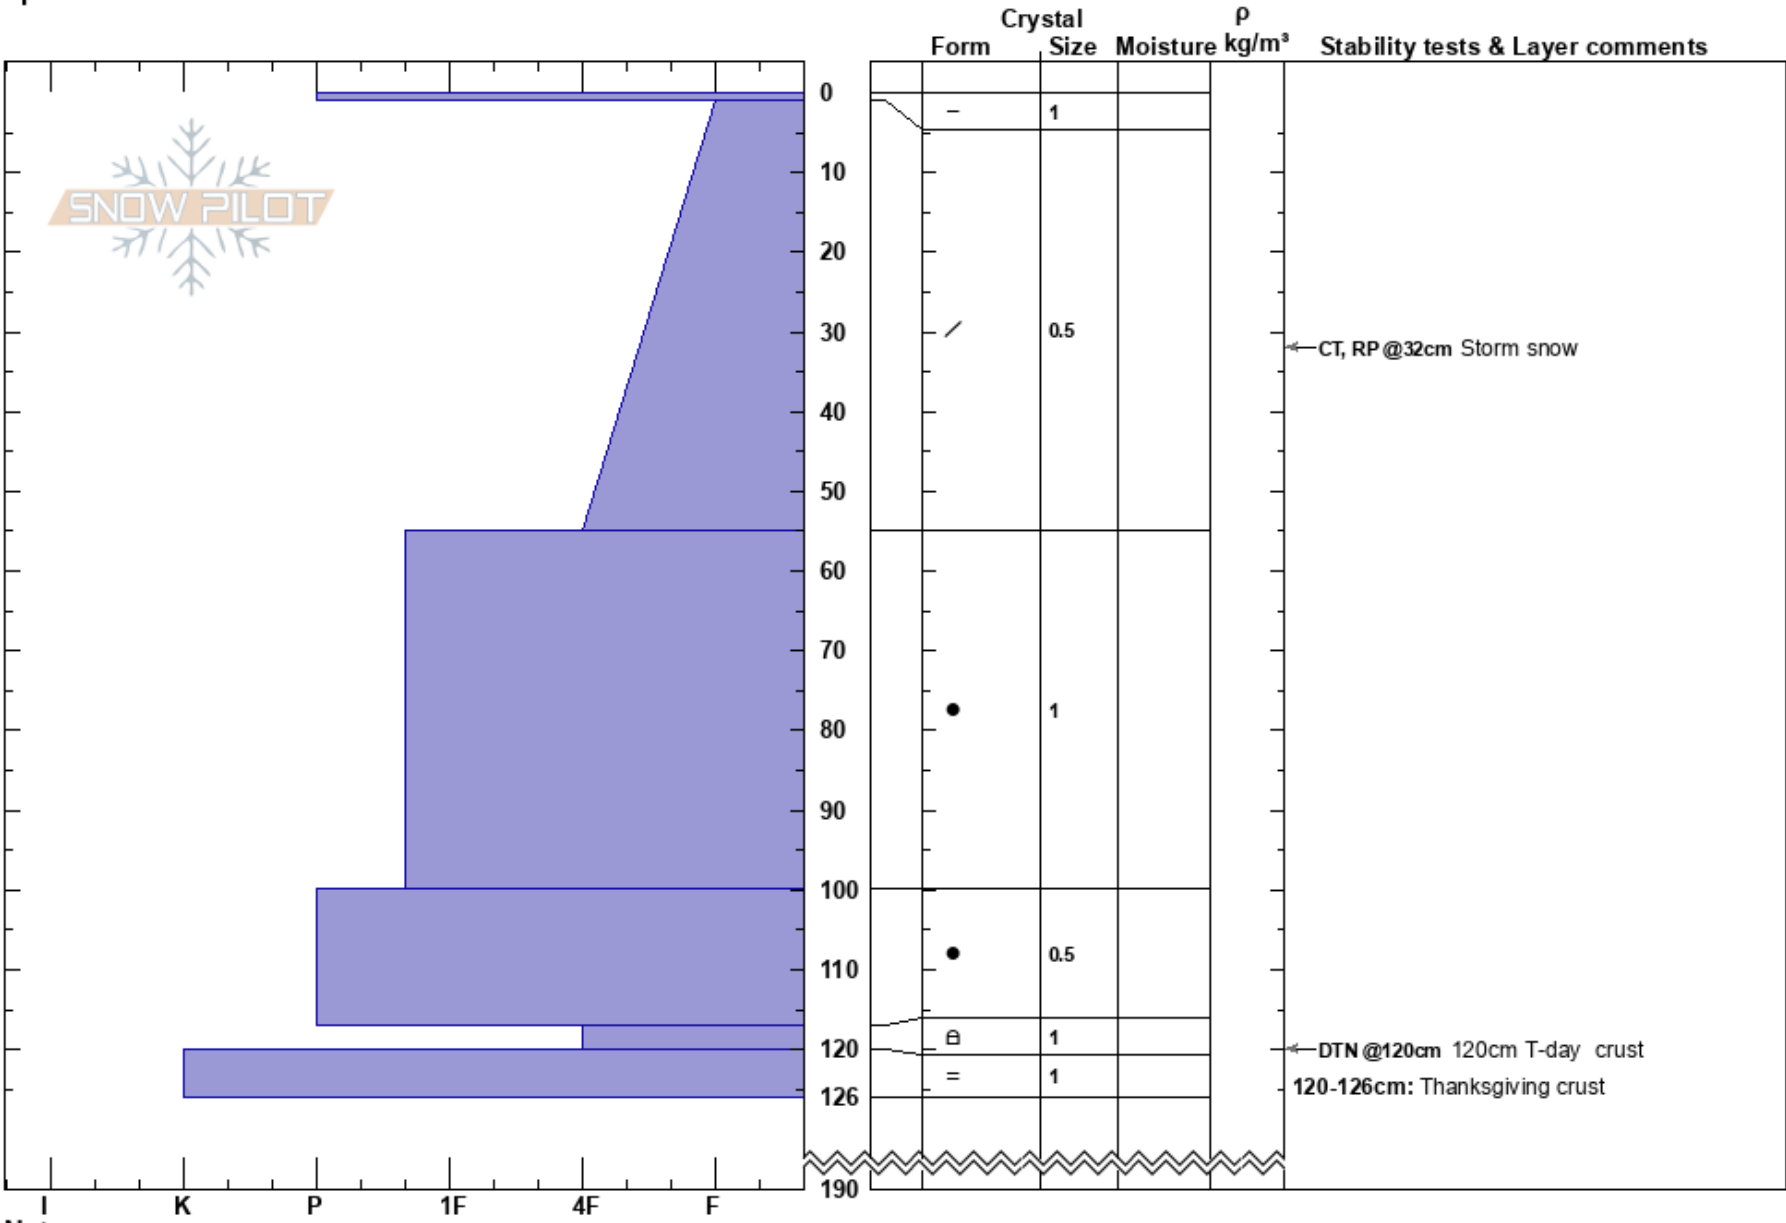

Cathedral Rock/8302
 Payette National Forest
 ID
 Elevation: 7800 ft
 Aspect: NE
 Specifics:

Andy Keck
 01/15/2018 - 3:00pm
 Co-ord:
 Slope Angle: 28°
 Wind Loading:

Stability:
 Air Temperature: 0°C
 Sky Cover: CLR
 Precipitation: NO
 Wind: Calm

HS:190
 PF:30
 117-120cm: Problematic layer
 120-126cm: Thanksgiving crust

Notes: