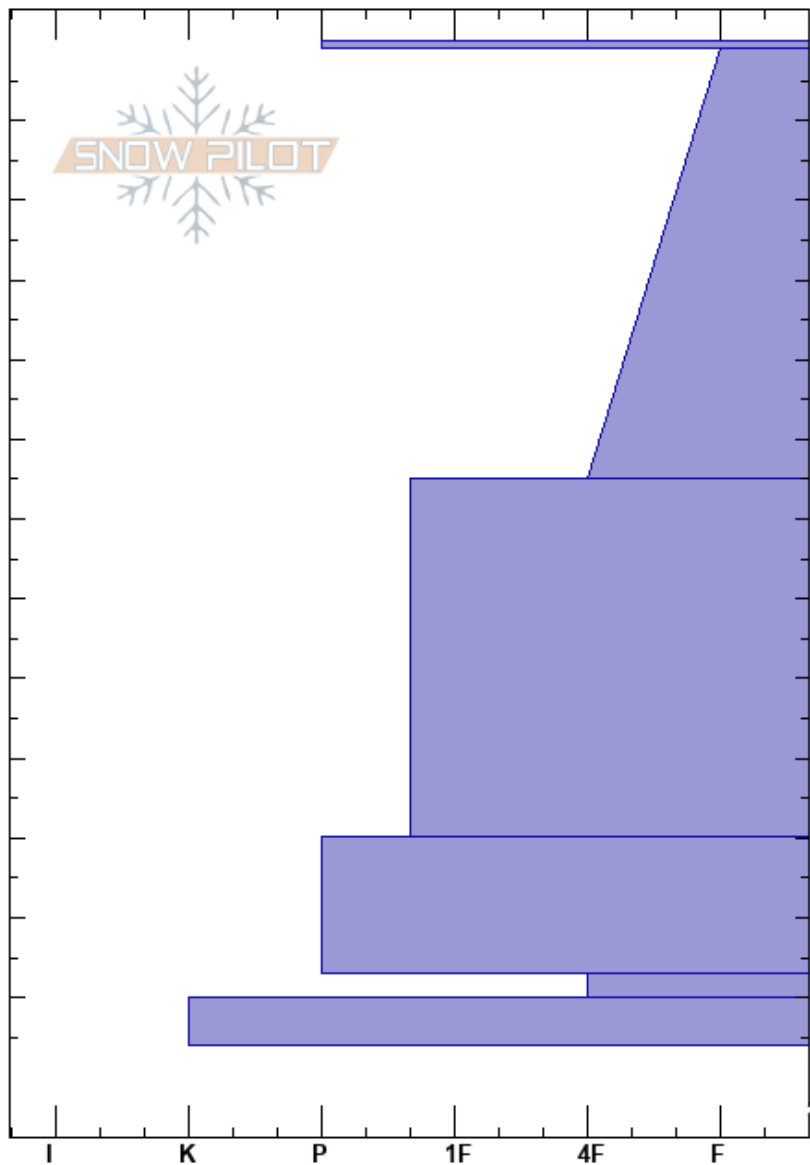

Cathedral Rock/8302
 Payette National Forest
 ID
 Elevation: 7800 ft
 Aspect: NE
 Specifics:

Andy Keck
 01/15/2018 - 3:00pm
 Co-ord:
 Slope Angle: 28°
 Wind Loading:

Stability:
 Air Temperature: 0°C
 Sky Cover: CLR
 Precipitation: NO
 Wind: Calm

HS:190
 PF:30
 117-120cm: Problematic layer
 120-126cm: Thanksgiving crust

Depth (cm)	Crystal		ρ kg/m ³	Stability tests & Layer comments
	Form	Size		
0 - 30	-	1		
30 - 55	/	0.5		← CT, RP @ 32cm Storm snow
55 - 100	•	1		
100 - 115	•	0.5		
115 - 120	⊖	1		← DTN @ 120cm 120cm T-day crust
120 - 126	=	1		120-126cm: Thanksgiving crust