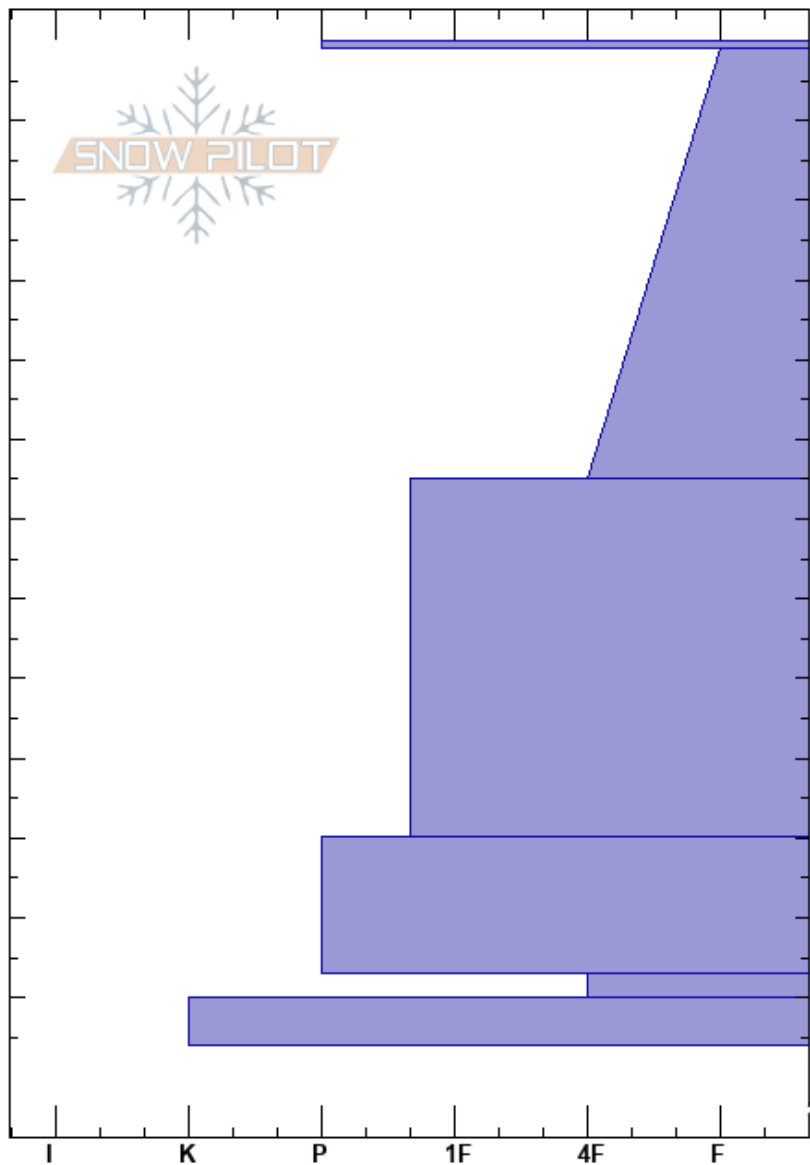

Cathedral Rock/8302  
 Payette National Forest  
 ID  
 Elevation: 7800 ft  
 Aspect: NE  
 Specifics:

Andy Keck  
 01/15/2018 - 3:00pm  
 Co-ord:  
 Slope Angle: 28°  
 Wind Loading:

Stability:  
 Air Temperature: 0°C  
 Sky Cover: CLR  
 Precipitation: NO  
 Wind: Calm

HS:190  
 PF:30  
 117-120cm: Problematic layer  
 120-126cm: Thanksgiving crust

Depth (cm)	Crystal		$\rho$ kg/m <sup>3</sup>	Stability tests & Layer comments
	Form	Size		
0 - 10	-	1		
10 - 32	/	0.5		
32 - 58				← CT, RP @ 32cm Storm snow
58 - 80	•	1		
80 - 100				
100 - 110	•	0.5		
110 - 120	⊖	1		
120 - 126	=	1		← DTN @ 120cm 120cm T-day crust 120-126cm: Thanksgiving crust