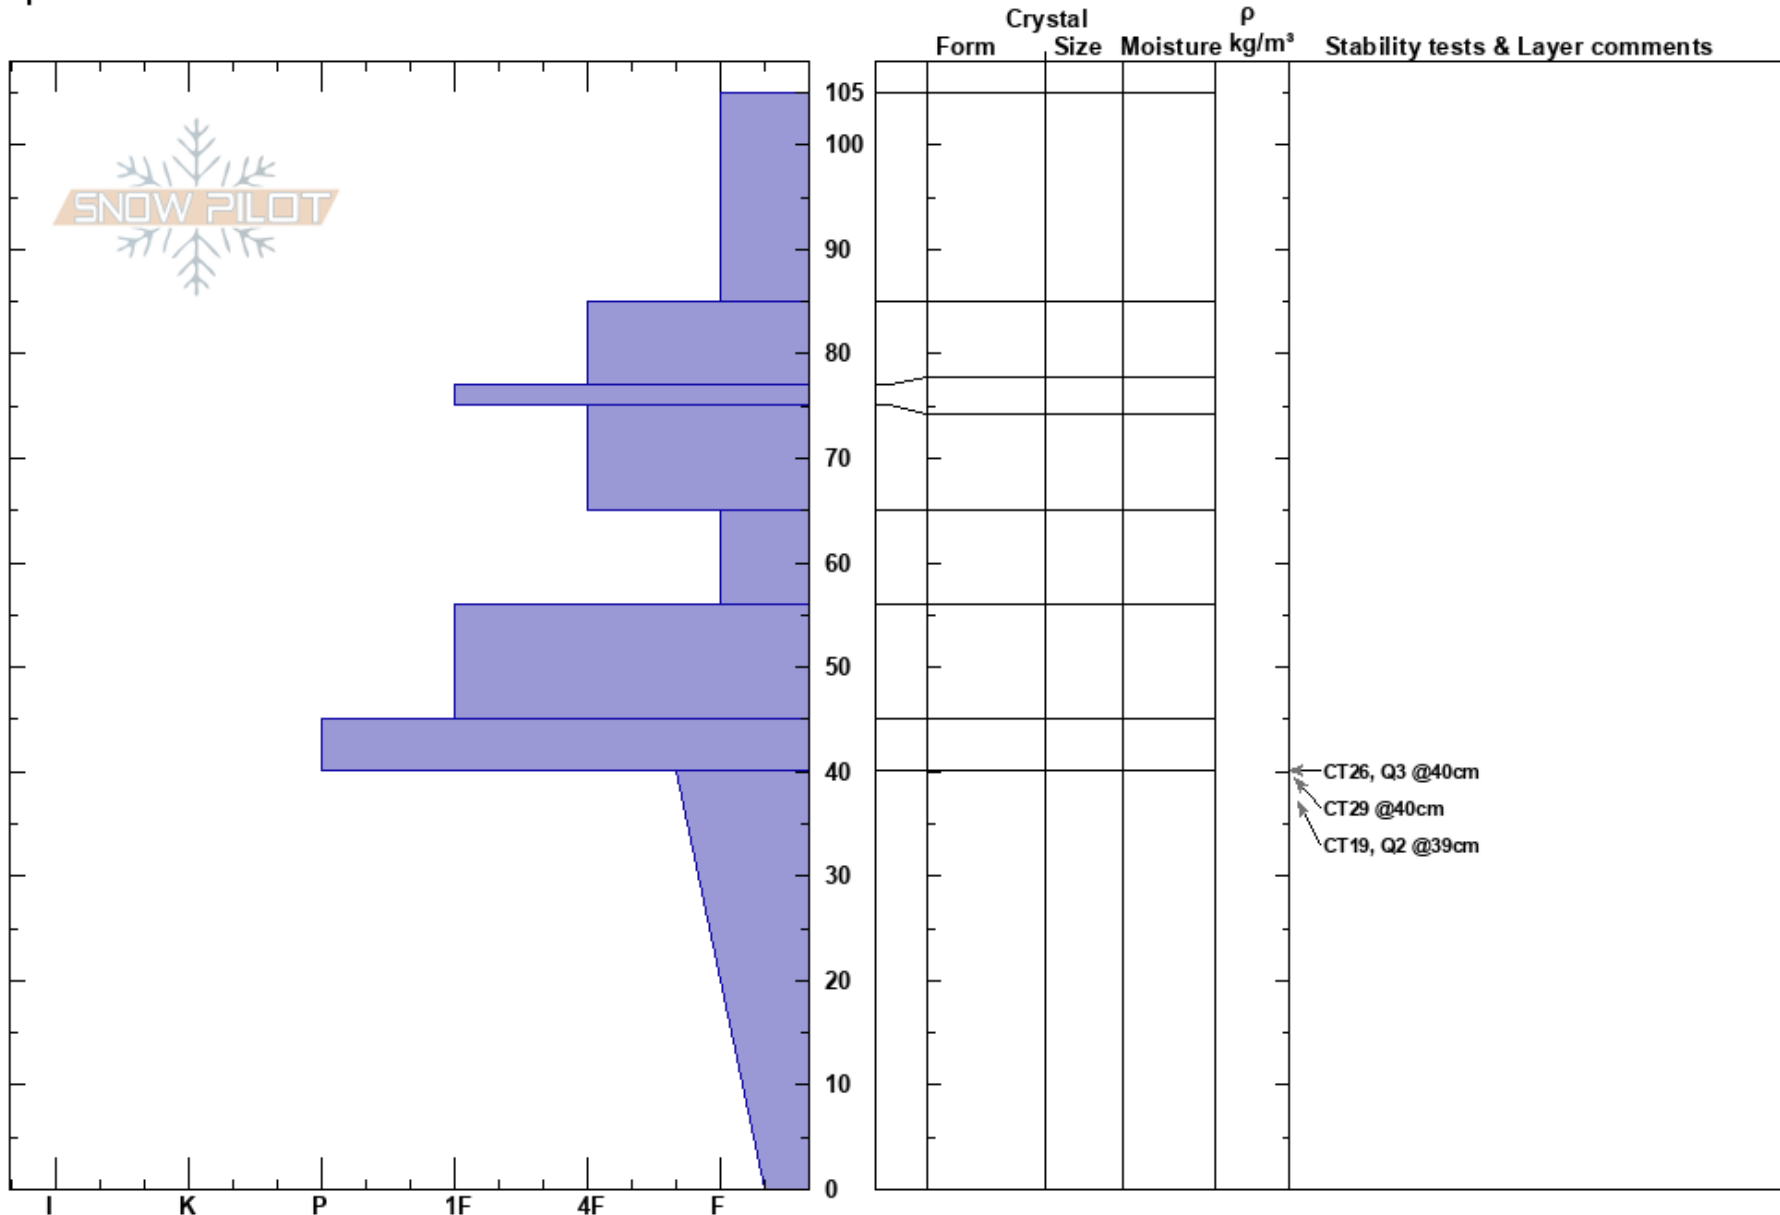

Bondi AIARE 1 course  
 Rocky Mountains  
 CO  
**Elevation:** 3543 m  
**Aspect:** 283°  
**Specifics:**

Allen Gimet  
 02/19/2023 - 12:26pm  
**Co-ord:**  
**Slope Angle:** 20°  
**Wind Loading:** yes

**Stability:**  
**Air Temperature:** -3°C  
**Sky Cover:** OVC  
**Precipitation:** S-1  
**Wind:** NW Light Breeze

**HS:** 105  
 40-0cm: Problematic layer

← CT26, Q3 @40cm  
 ← CT29 @40cm  
 ← CT19, Q2 @39cm