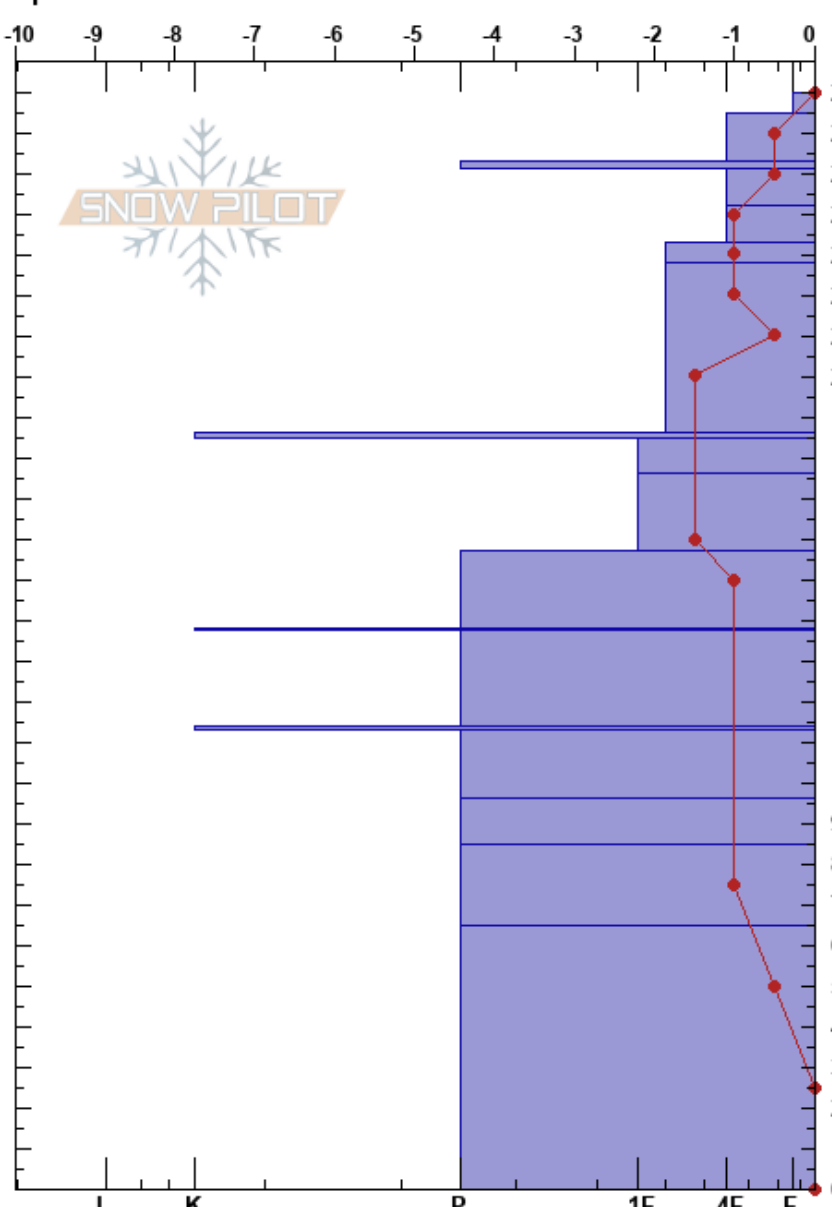

SW of Skyline Lake
 North-Central Cascades
 WA
 Elevation: 5100 ft
 Aspect:
 Specifics:

Brenda Hollon
 01/14/2018 - 12:45pm
 Co-ord: 10U 642467W 5290948N
 Slope Angle: 5°
 Wind Loading: no

Stability: Good
 Air Temperature: 0°C
 Sky Cover: BKN
 Precipitation: NO
 Wind: NE Moderate

HS:270
 PF:11
 PS:11

Elevation (cm)	Crystal		ρ kg/m ³	Stability tests & Layer comments
	Form	Size		
270				
260	○	1	W	
250	○	0.5	M-W	
240	=	1		← CT18, PC @252cm
230	/	0.3-0.5	M	← CT25, PC @252cm
220	/	0.3-0.5	M	← ECTN25 @238cm TestsPits=140cm tall
210	/	0.3-0.5		
200	/	0.3-0.5		
190	=			
180	⊕	0.3		
170	/	0.3-0.5		
160	⊕	0.3		
150	⊕	0.3		
140	○			
130	⊕ (⊕)	0.3-1		
120	○			
110	⊕	0.5		
100	⊕	0.1		
90	⊕	0.3		
80	⊕	0.3		
70	⊕	0.3		
60				
50				
40				
30	⊕	1.5-3		
20				
10				
0				

Notes: Flat, open area. Snow surface pock-marked. Light riming on north side of trees.