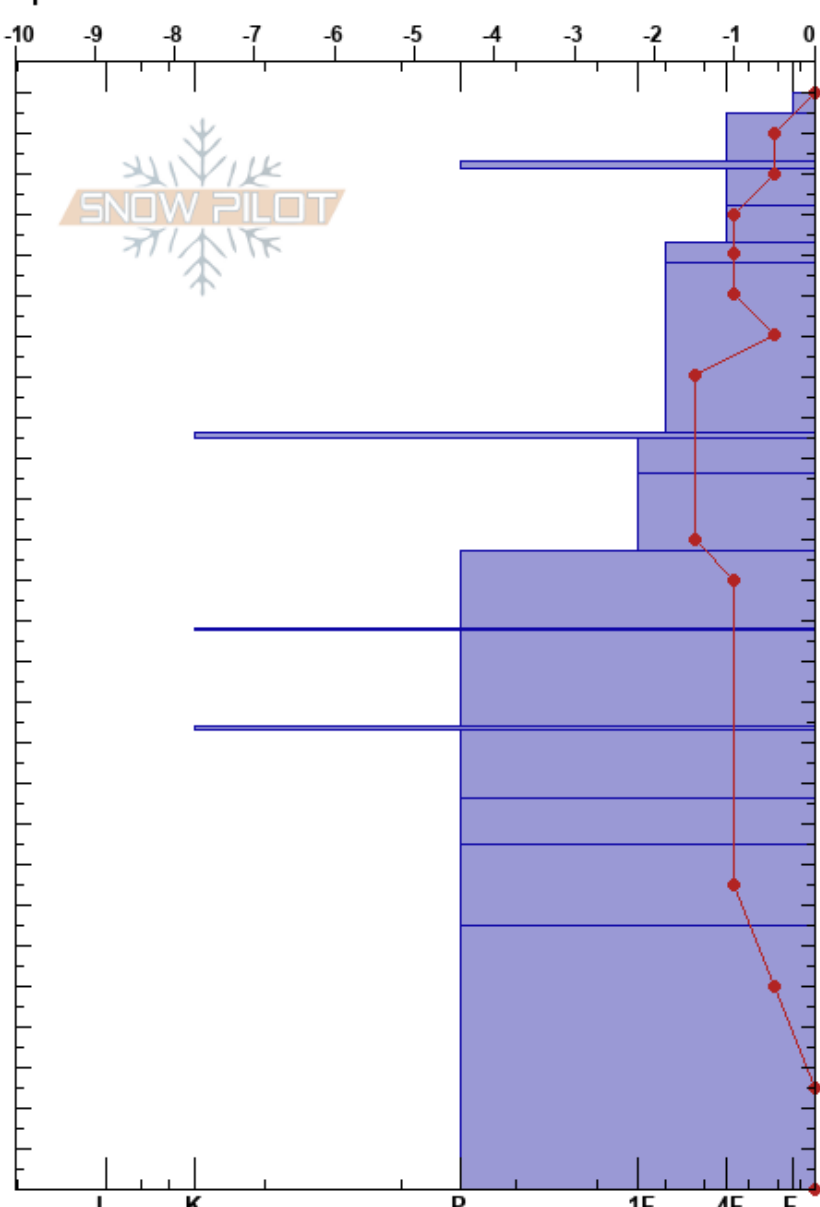

SW of Skyline Lake
 North-Central Cascades
 WA
 Elevation: 5100 ft
 Aspect:
 Specifics:

Brenda Hollon
 01/14/2018 - 12:45pm
 Co-ord: 10U 642467W 5290948N
 Slope Angle: 5°
 Wind Loading: no

Stability: Good
 Air Temperature: 0°C
 Sky Cover: BKN
 Precipitation: NO
 Wind: NE Moderate

HS:270
 PF:11
 PS:11

Elevation (cm)	Crystal		ρ kg/m ³	Stability tests & Layer comments
	Form	Size		
270				
260	○	1	W	
250	○	0.5	M-W	
240	=	1		← CT18, PC @252cm
230	/	0.3-0.5	M	← CT25, PC @252cm
220	/	0.3-0.5	M	← ECTN25 @238cm TestsPits=140cm tall
210	/	0.3-0.5		
200	/	0.3-0.5		
190	=			
180	⊕	0.3		
170	/	0.3-0.5		
160	⊕	0.3		
150	⊕	0.3		
140	○			
130	⊕ (⊕)	0.3-1		
120	○			
110	⊕	0.5		
100	⊕	0.1		
90	⊕	0.3		
80	⊕	0.3		
70				
60				
50				
40				
30	⊕	1.5-3		
20				
10				
0				

Notes: Flat, open area. Snow surface pock-marked. Light riming on north side of trees.