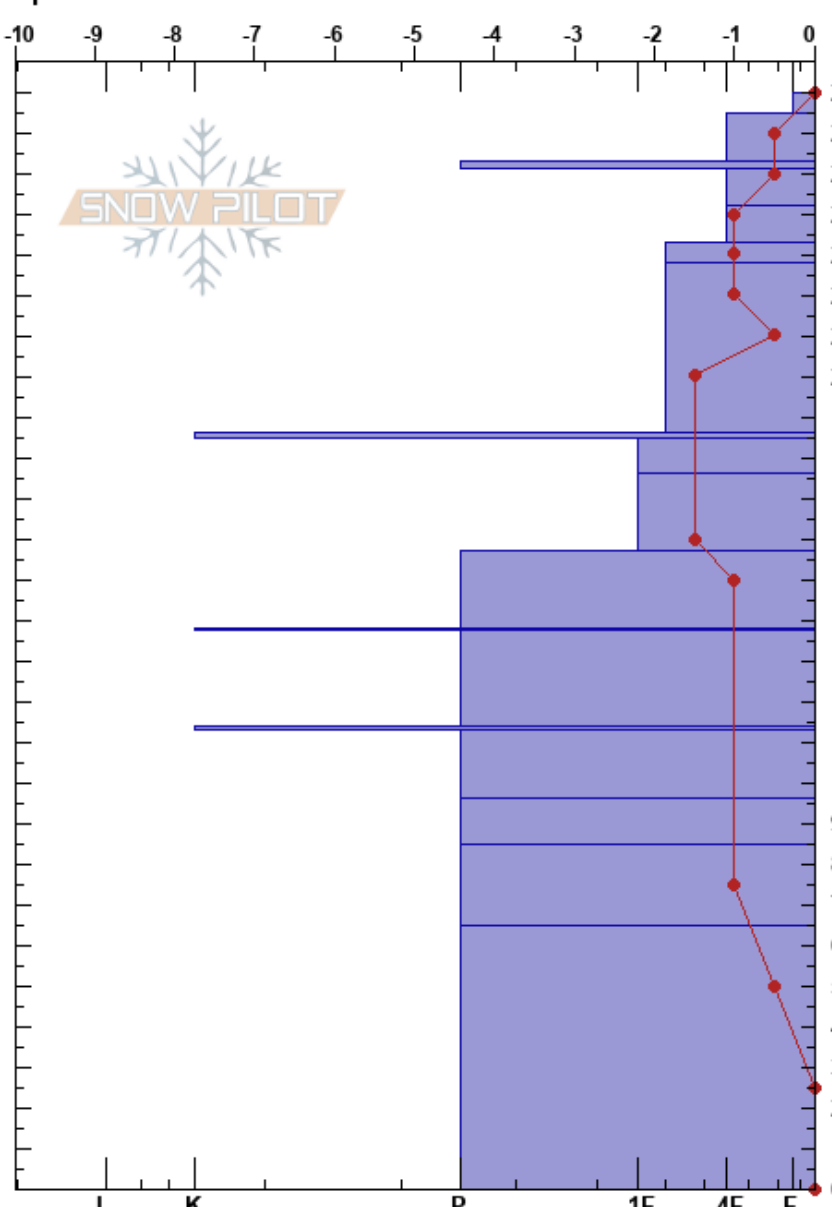

SW of Skyline Lake
 North-Central Cascades
 WA
 Elevation: 5100 ft
 Aspect:
 Specifics:

Brenda Hollon
 01/14/2018 - 12:45pm
 Co-ord: 10U 642467W 5290948N
 Slope Angle: 5°
 Wind Loading: no

Stability: Good
 Air Temperature: 0°C
 Sky Cover: BKN
 Precipitation: NO
 Wind: NE Moderate

HS:270
 PF:11
 PS:11

Elevation (cm)	Crystal		ρ kg/m ³	Stability tests & Layer comments
	Form	Size		
270				
260	○	1	W	
250	○	0.5	M-W	
240	=	1		← CT18, PC @252cm
230	/	0.3-0.5	M	← CT25, PC @252cm
220	/	0.3-0.5	M	← ECTN25 @238cm TestsPits=140cm tall
210	/	0.3-0.5		
200	/	0.3-0.5		
190	=			
180	⊕	0.3		
170	/	0.3-0.5		
160	⊕	0.3		
150	⊕	0.3		
140	○			
130	⊕ (⊕)	0.3-1		
120	○			
110	⊕	0.5		
100	⊕	0.1		
90	⊕	0.3		
80	⊕	0.3		
70				
60				
50				
40				
30	⊕	1.5-3		
20				
10				
0				

Notes: Flat, open area. Snow surface pock-marked. Light riming on north side of trees.