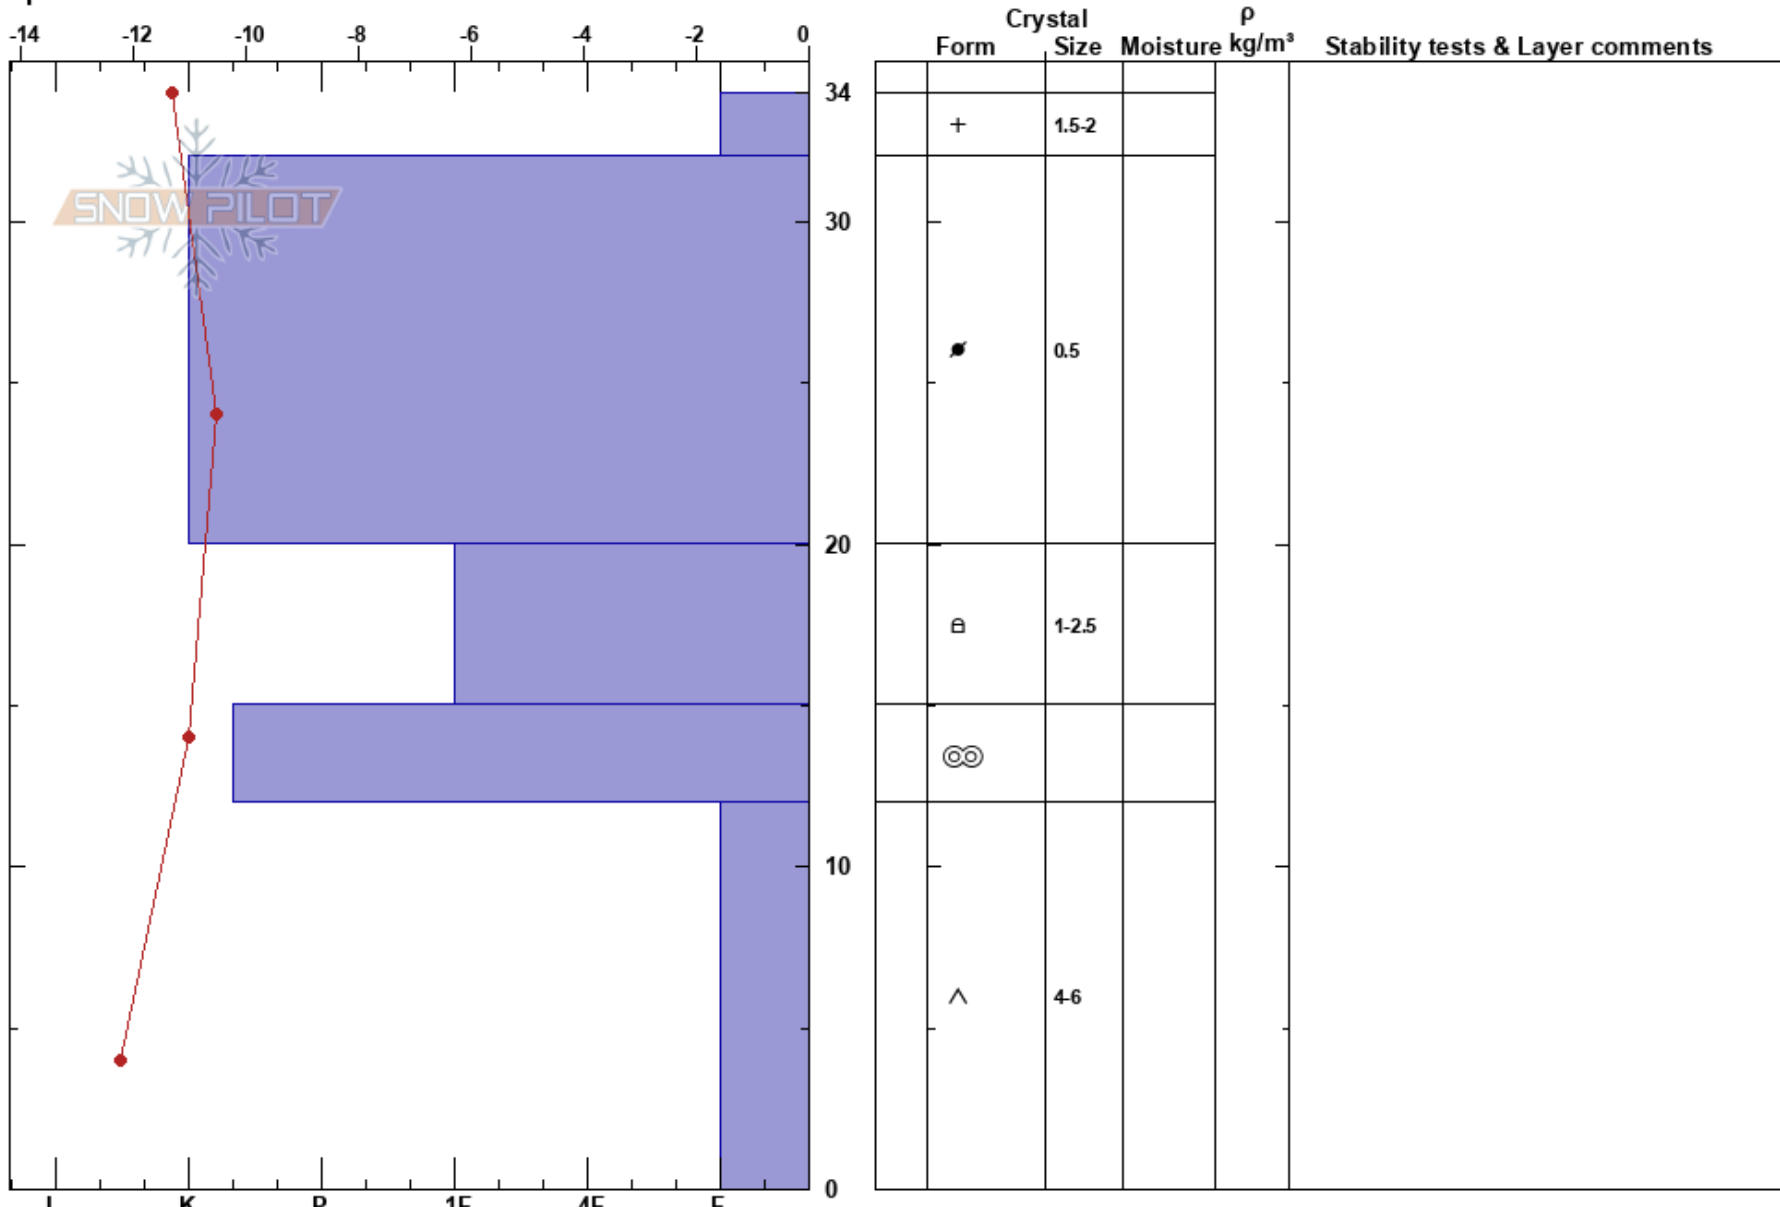

Arctic Refuge 3  
 Brooks Range  
 AK  
 Elevation: 283 ft  
 Aspect:  
 Specifics:

Gabrielle Antonioli  
 04/28/2022 - 12:00pm  
 Co-ord: 69.83645N, -143.76288W  
 Slope Angle: 10°  
 Wind Loading:

Stability:  
 Air Temperature:  
 Sky Cover:  
 Precipitation:  
 Wind:

HS:34  
 PS:2

Layer Notes:

**Notes:** Pit illustrates a poor structure with overall shallow depth and harder wind or sun-effected surface snow capping weak, faceted, and large-grain snow at the base.