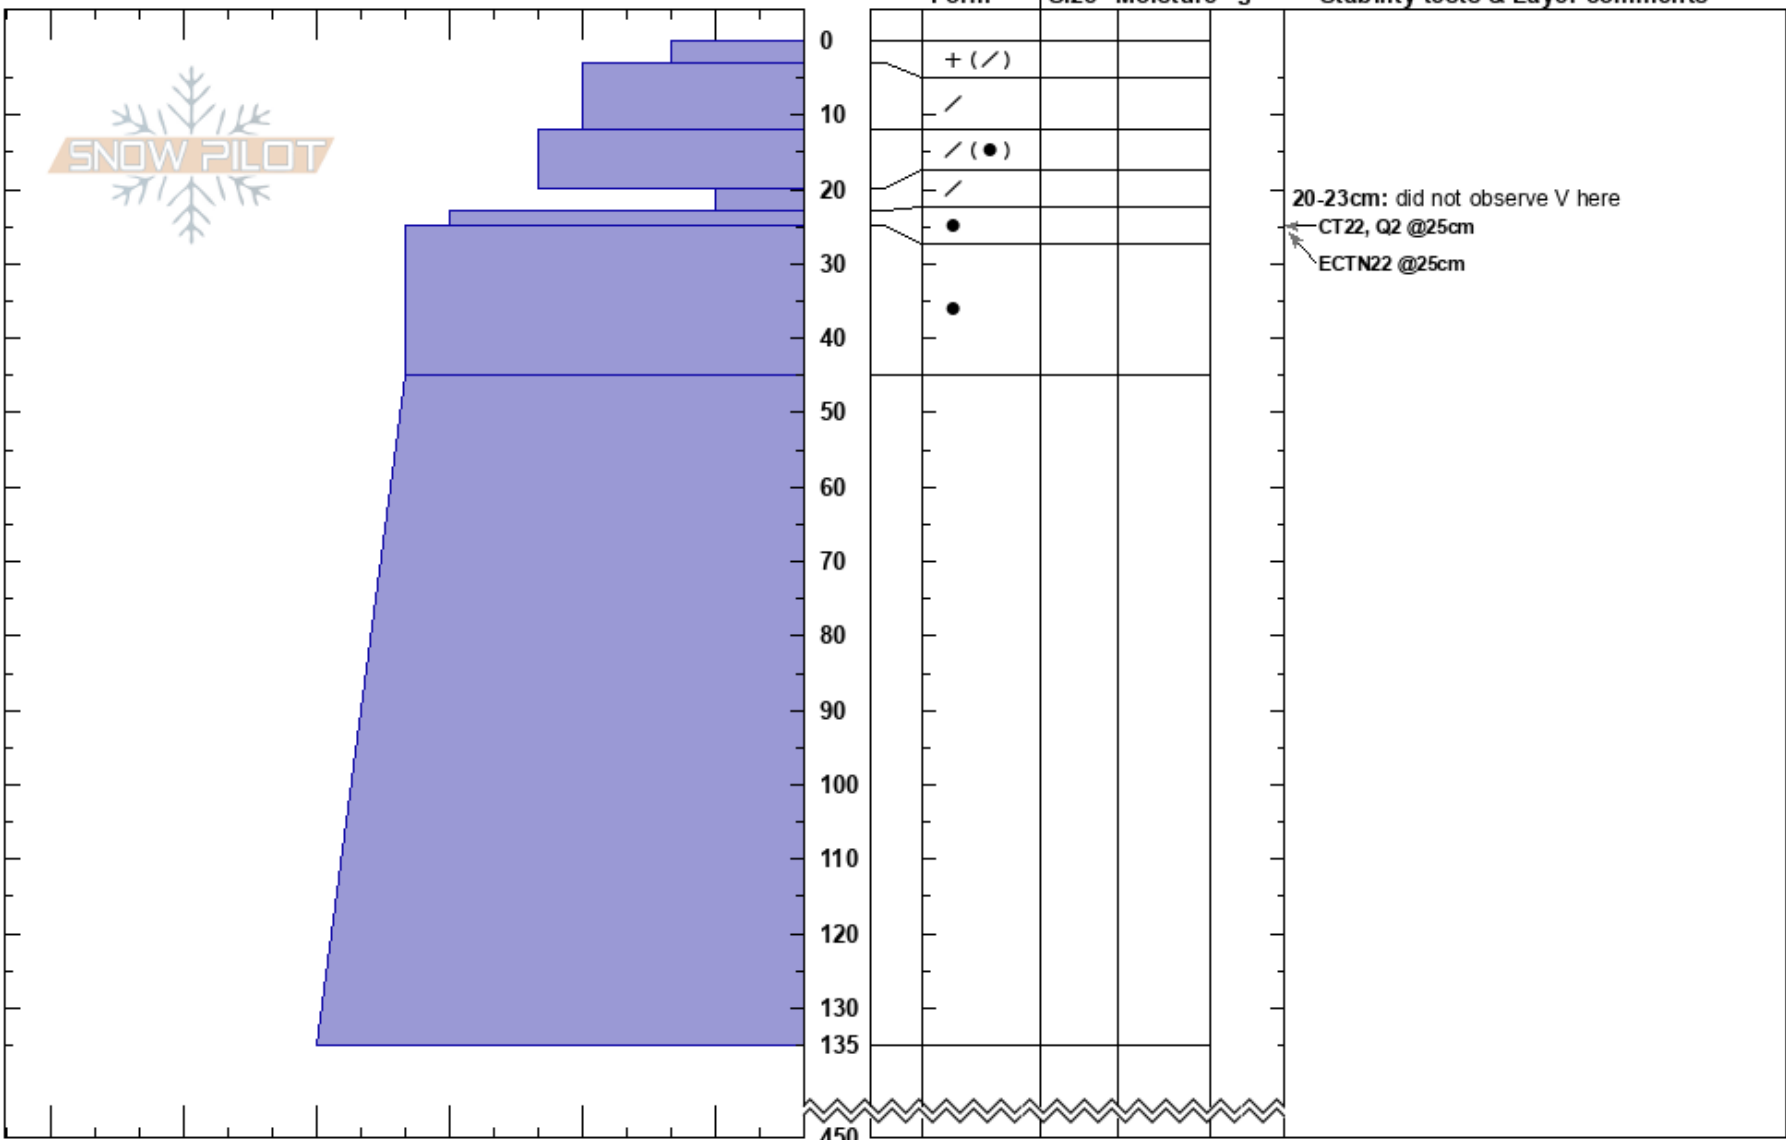

The Gord
 Andes
 Chile
 Elevation: 5174 ft
 Aspect: S
 Specifics: Recent avalanche activity on similar slopes; We skied slope

jamie weeks
 08/09/2023 - 03:00
 Co-ord: -43.55924N, -71.92443W
 Slope Angle: 24°
 Wind Loading: yes

Stability:
 Air Temperature: 1.4°C
 Sky Cover: BKN
 Precipitation: S-1
 Wind: Strong
 HS:450
 PF:25
 PS: 15
 Layer Notes:
 20-23cm: did not observe V here
 23-25cm: Problematic layer

Notes: