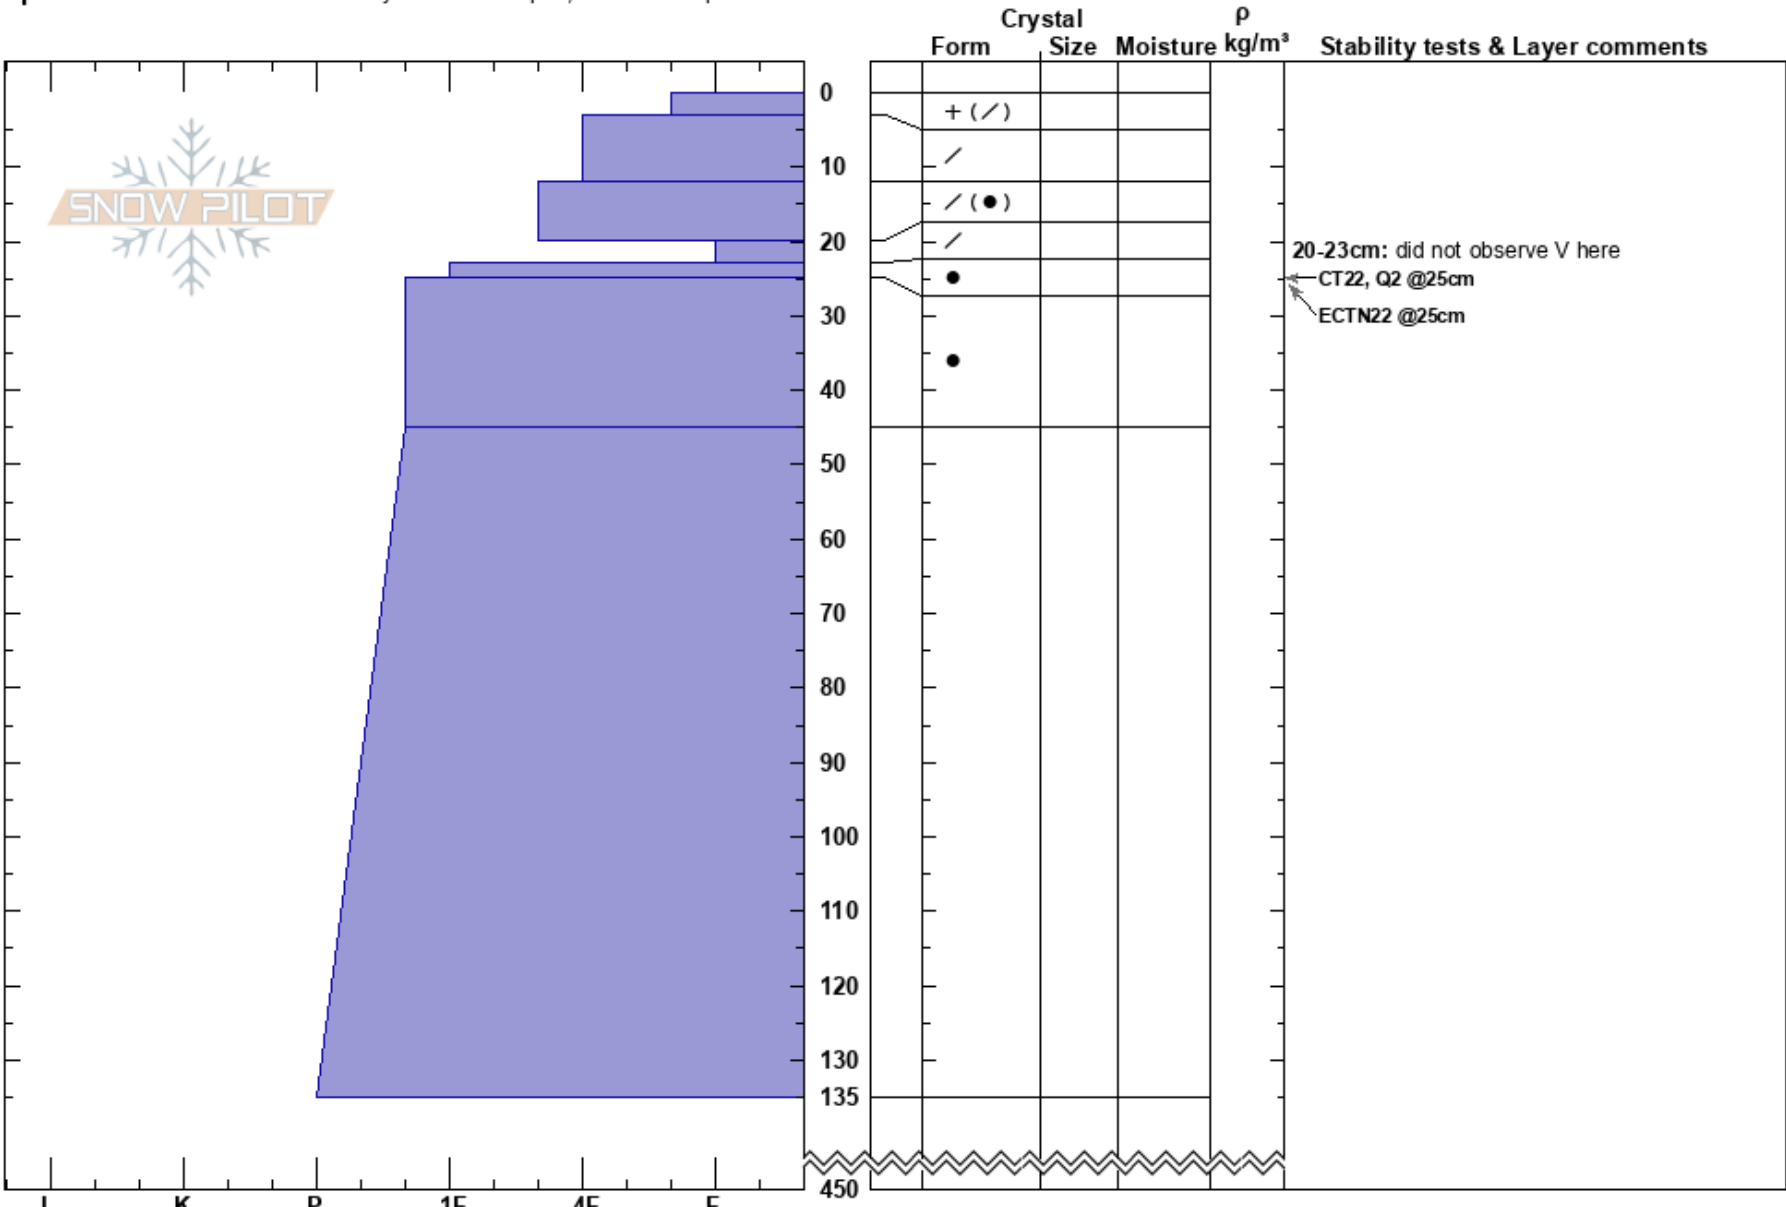

The Gord
 Andes
 Chile
Elevation: 5174 ft
Aspect: S
Specifics: Recent avalanche activity on similar slopes; We skied slope

jami weeks
 08/09/2023 - 03:00
Co-ord: -43.55924N, -71.92443W
Slope Angle: 24°
Wind Loading: yes

Stability:
Air Temperature: 1.4°C
Sky Cover: BKN
Precipitation: S-1
Wind: Strong

HS:450
PF:25
PS: 15

Layer Notes:
 20-23cm: did not observe V here
 23-25cm: Problematic layer

Notes: I K P 1F 4F F