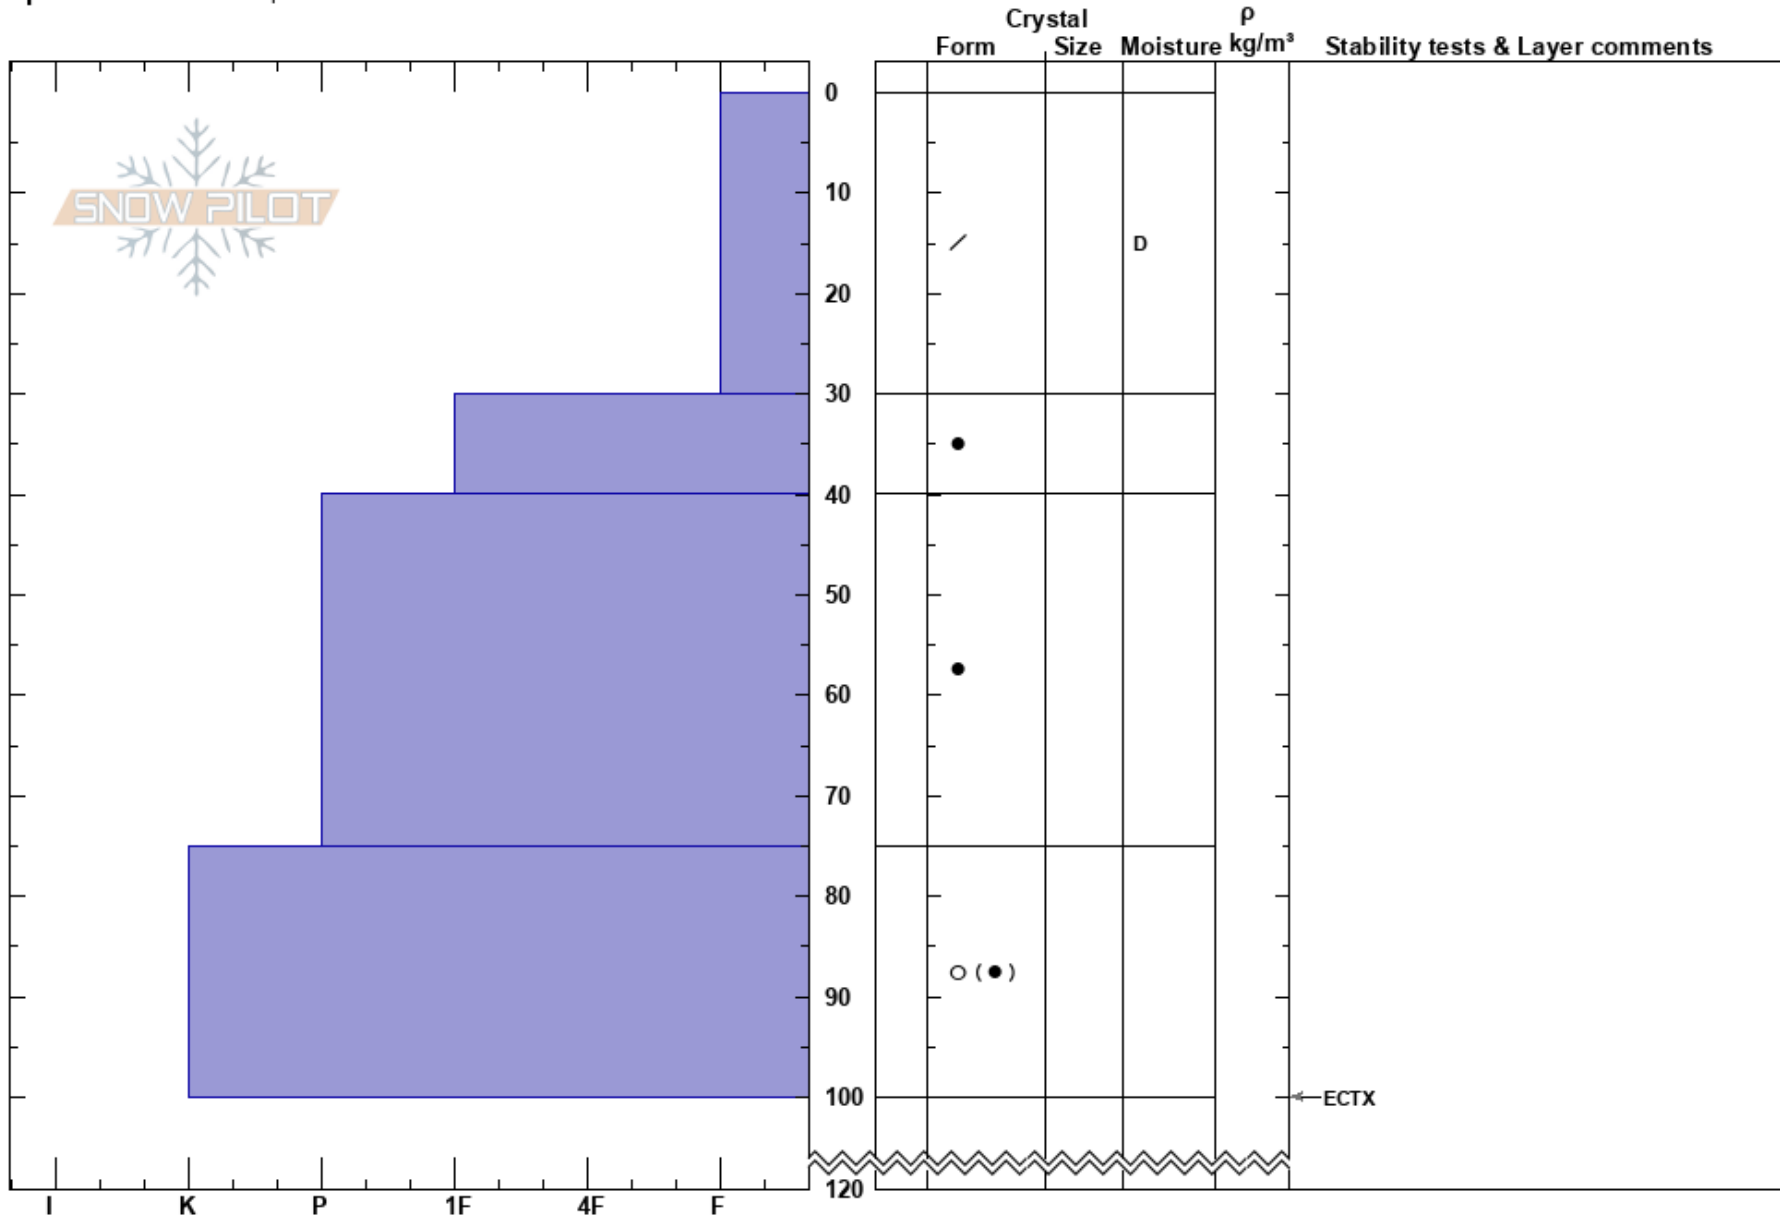

Høgvaglen
 Jotunheimen
 Norway
Elevation: 1520 m
Aspect: N
Specifics: We skied slope

Magnus Bekker
 16/01/2018 - 12:15
Co-ord: 32V MP 61047 22645
Slope Angle: 25°
Wind Loading: yes

Stability:
Air Temperature: -7°C
Precipitation:
Wind: SE Light Breeze

HS: 120
PS: 30
Layer Notes:

Notes: