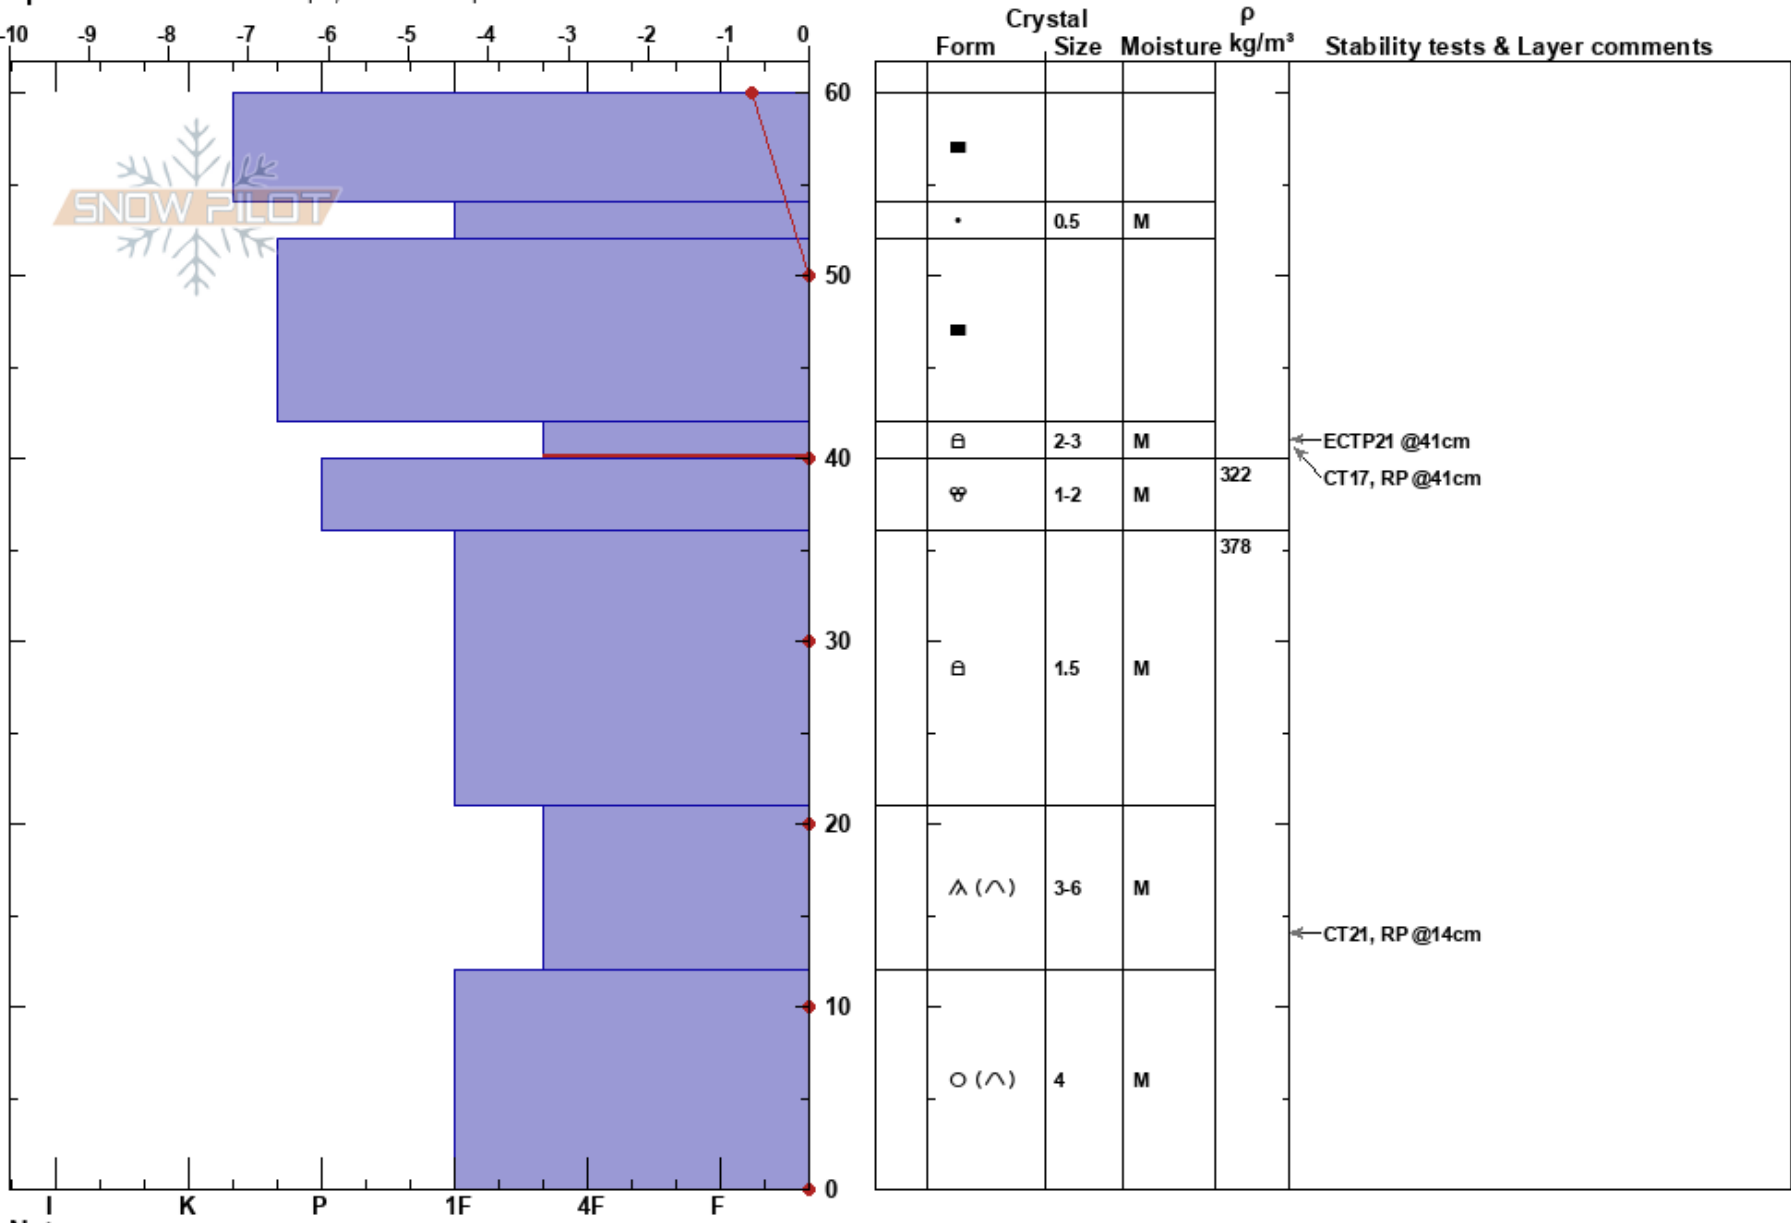

Soho Basin
 Remarkables Range
 New Zealand
Elevation: 1840 m
Aspect: SW
Specifics: Ski tracks on slope; We skied slope

Remarks Snow Safety
 07/09/2023 - 12:00
Co-ord: -44.85467S, 168.94200E
Slope Angle: 23°
Wind Loading: no

Stability: Fair
Air Temperature: 1.9°C
Sky Cover: FEW
Precipitation: NO
Wind: W Moderate

HS:60
PF:20
PS: 1
 42-40cm: Problematic layer

Notes: Soho Basin, Cardrona, pit dug by Grice Adams.