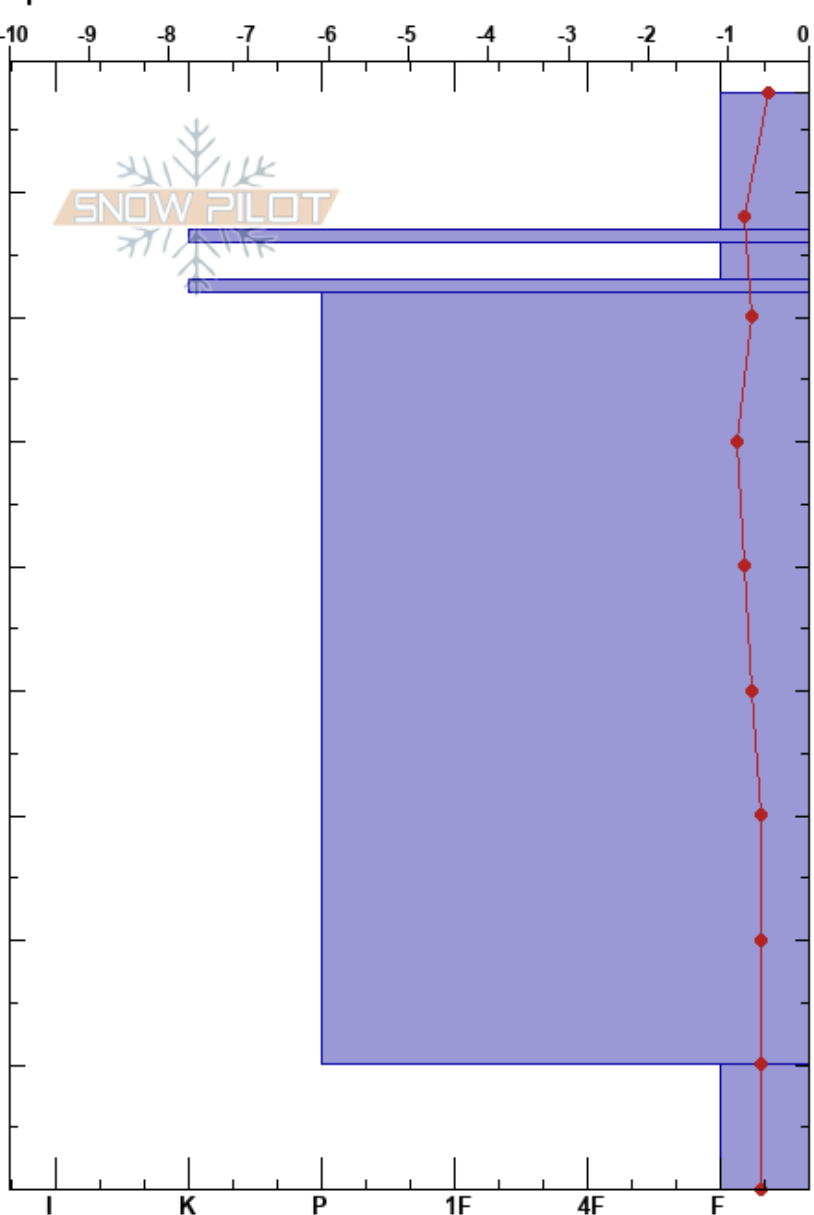

Dobson Peak North
 Two Thumbs
 New Zealand
Elevation: 2081 m
Aspect: N
Specifics:

Onaya Fluker
 04/09/2023 - 12:20
Co-ord: -43.93568N, 170.67106W
Slope Angle: 26°
Wind Loading:

Stability: HS:88
Air Temperature: 1.7°C
Sky Cover: FEW
Precipitation: NO
Wind: NW Moderate
Layer Notes:
 10-0cm: Problematic layer

Form	Crystal		ρ kg/m ³	Stability tests & Layer comments
	Size	Moisture		
⊙⊙				
⊙⊙		M		
⊙⊙		M		
⊙⊙ (•)	(0.1)	M		
⊙⊙		M		
•	1	M		
⊖	2-3	M		

Notes: Top of slope, rocky ground. Investigating basal PWL.

CTN