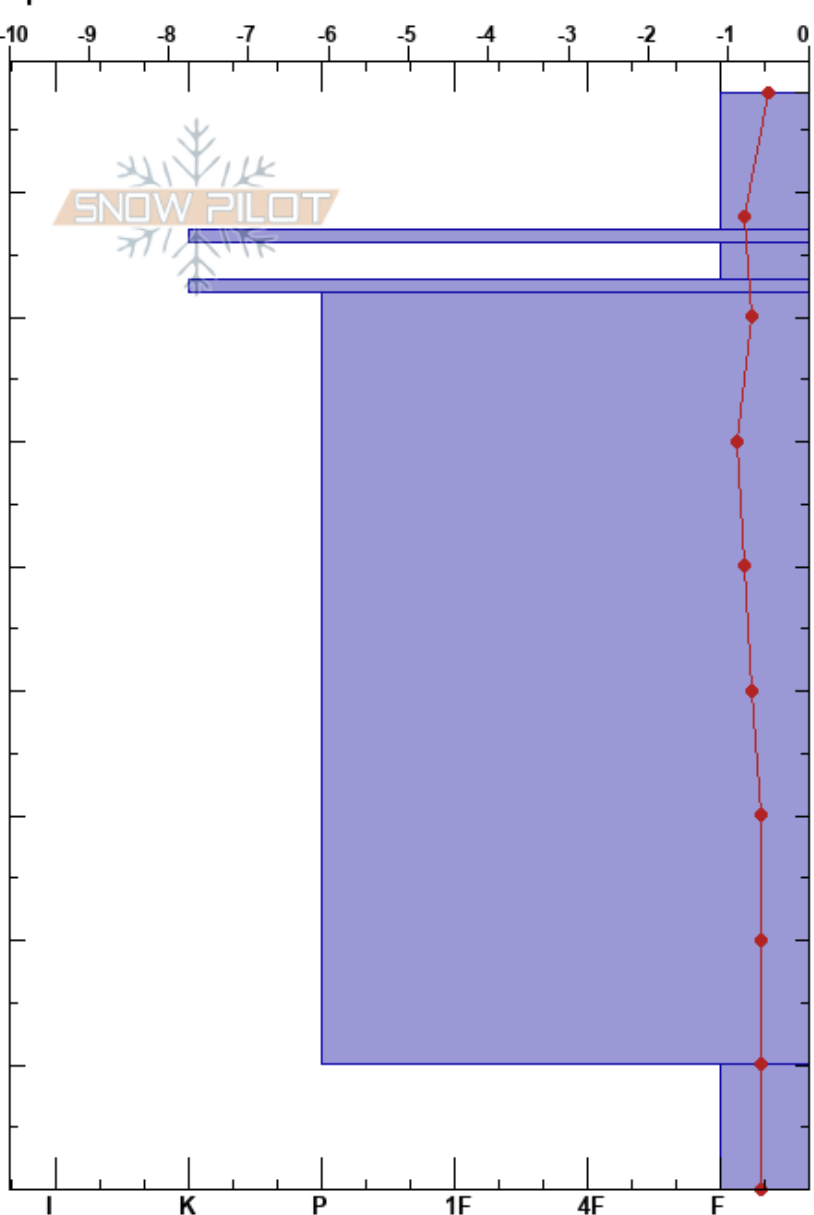

Dobson Peak North
 Two Thumbs
 New Zealand
 Elevation: 2081 m
 Aspect: N
 Specifics:

Onaya Fluker
 04/09/2023 - 12:20
 Co-ord: -43.93568N, 170.67106W
 Slope Angle: 26°
 Wind Loading:

Stability:
 Air Temperature: 1.7°C
 Sky Cover: FEW
 Precipitation: NO
 Wind: NW Moderate

HS:88
 10-0cm: Problematic layer

Form	Crystal		ρ kg/m ³	Stability tests & Layer comments
	Size	Moisture		
⊙				
⊙		M		
⊙		M		
⊙ (•)	(0.1)	M		
⊙		M		
•	1	M		
⊖	2-3	M		

Notes: Top of slope, rocky ground. Investigating basal PWL.