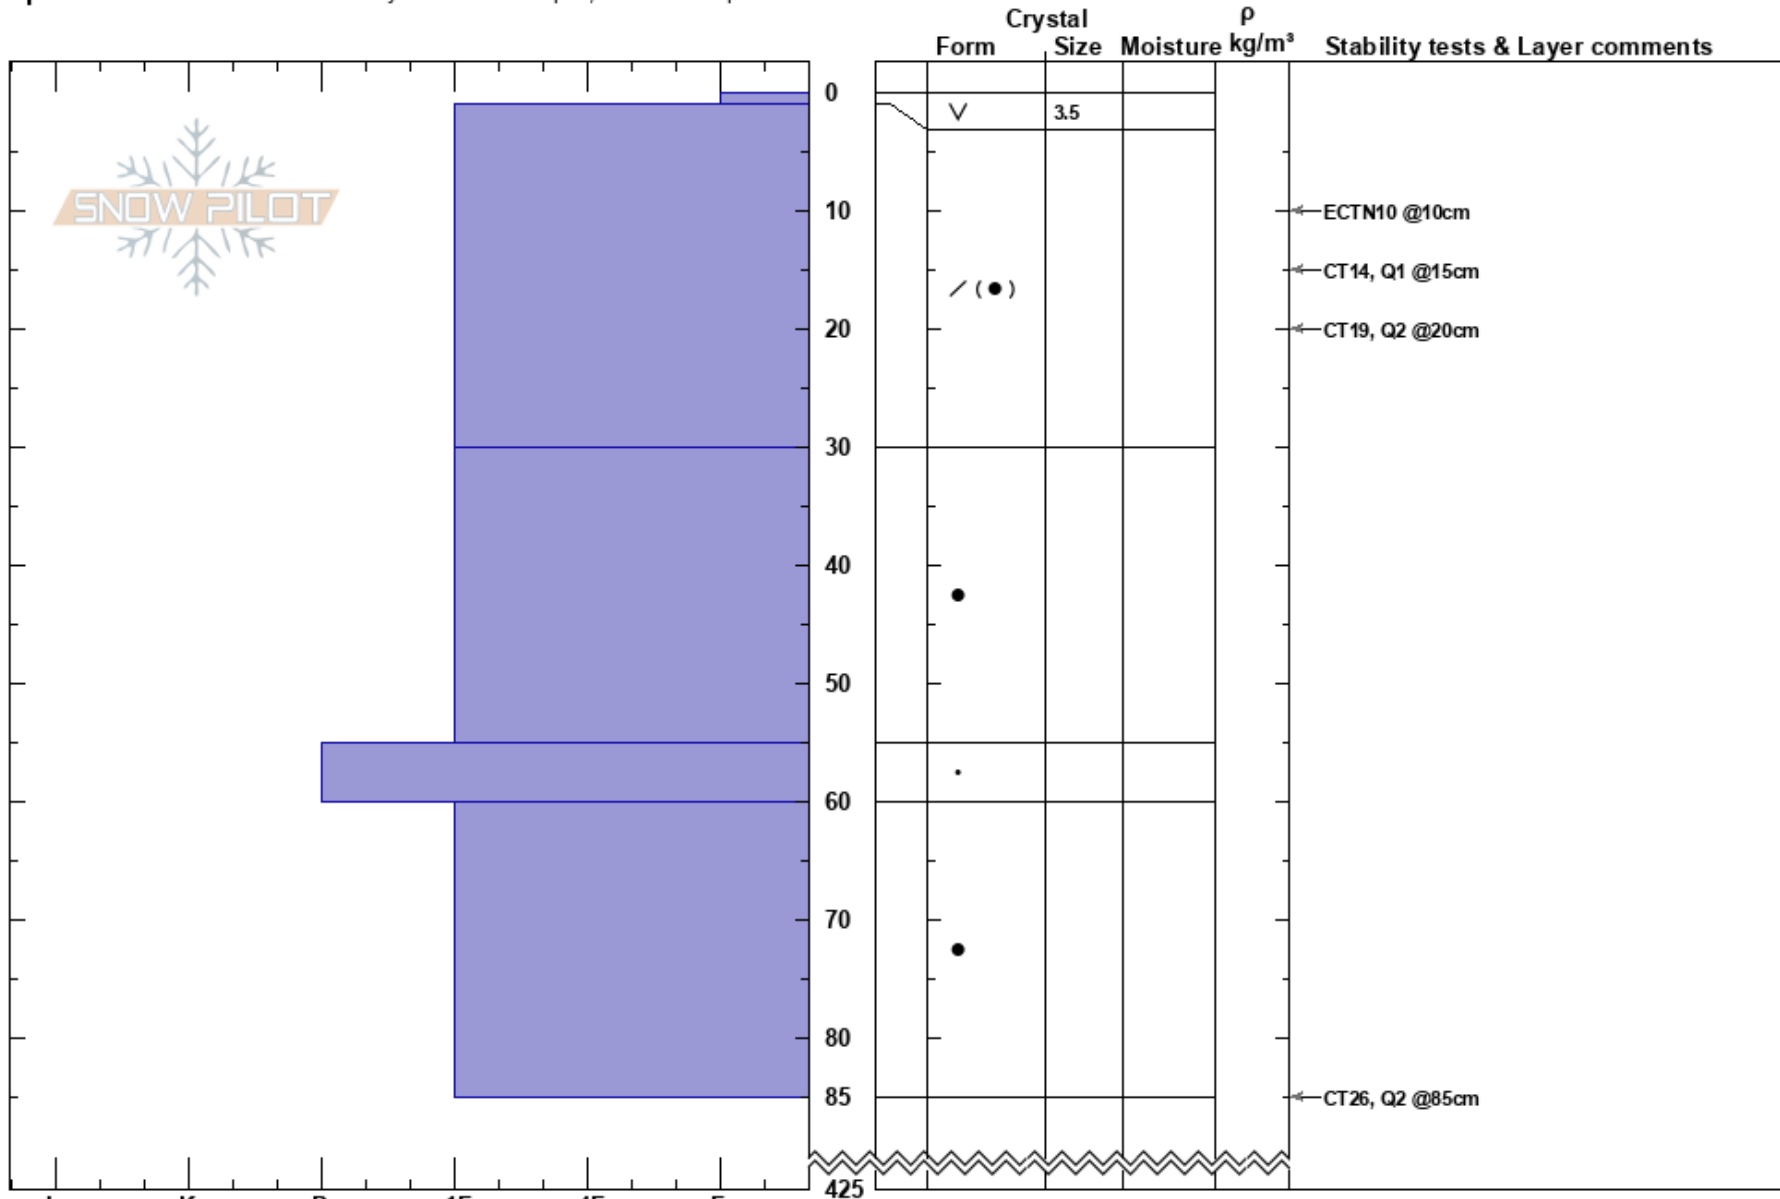

Martinis
 Andes
 Chile
 Elevation: 5300 ft
 Aspect: S

jamie weeks
 05/09/2023 - 13:26
 Co-ord: -43.80282N, -72.23511W
 Slope Angle: 15°
 Wind Loading: previous

Stability: Good HS:425
 Air Temperature: -3°C PF:25 60-85cm:Problematic layer
 Sky Cover: SCT PS: 10
 Precipitation: NO
 Wind: W Moderate

Specifics: Recent avalanche activity on different slopes; We skied slope

Notes: Guide training probed to 425 cm did not hit the bottom