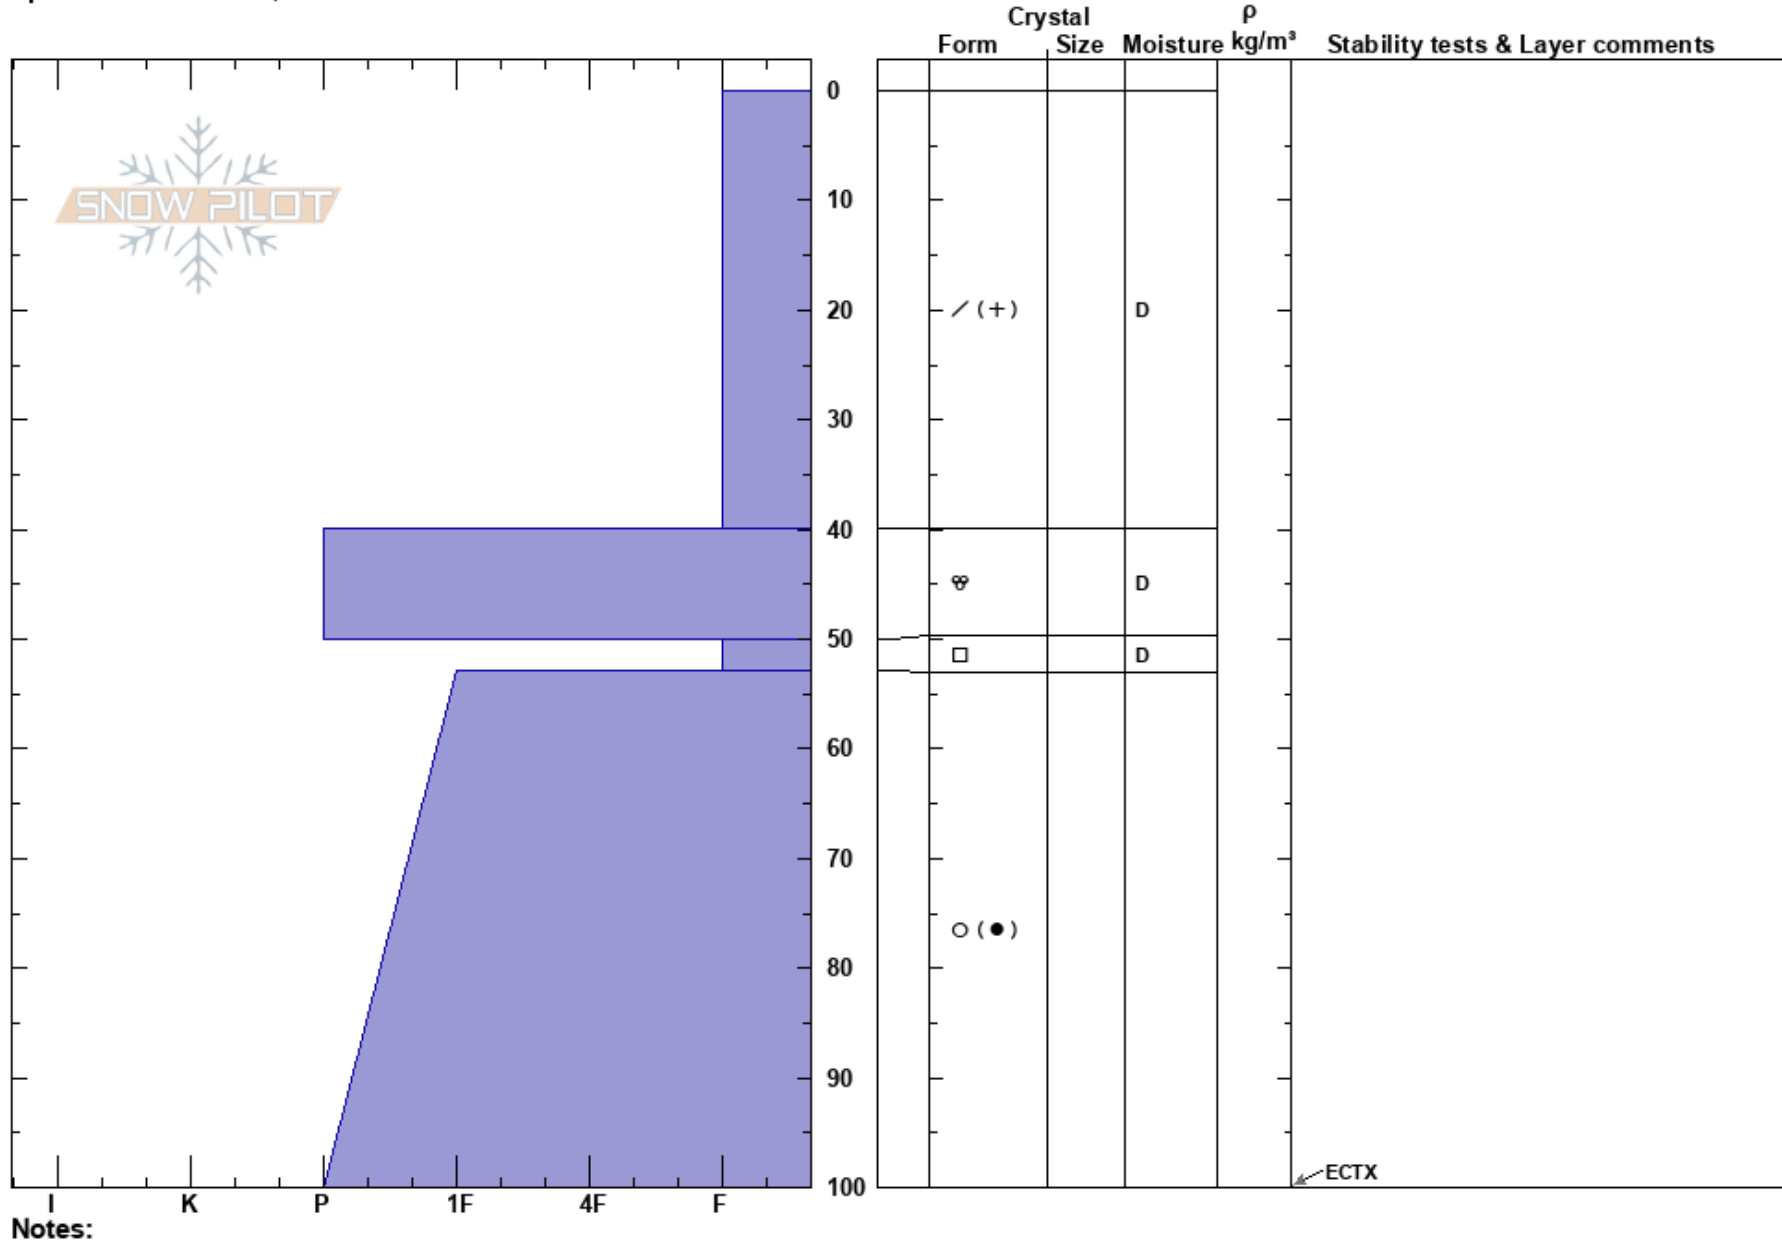

Steet NV
 Jotunheimen
 Norway
Elevation: 1415 m
Aspect: NW
Specifics: We skied slope

Morten R
 16/01/2018 - 00:38
Co-ord: 32V MP 56843 24839
Slope Angle: 30°
Wind Loading: previous

Stability: Fair
Air Temperature: -5°C
Sky Cover: SCT
Precipitation: S-1
Wind: SE Light Breeze

HS: 100
PS: 30
Layer Notes:

Notes: