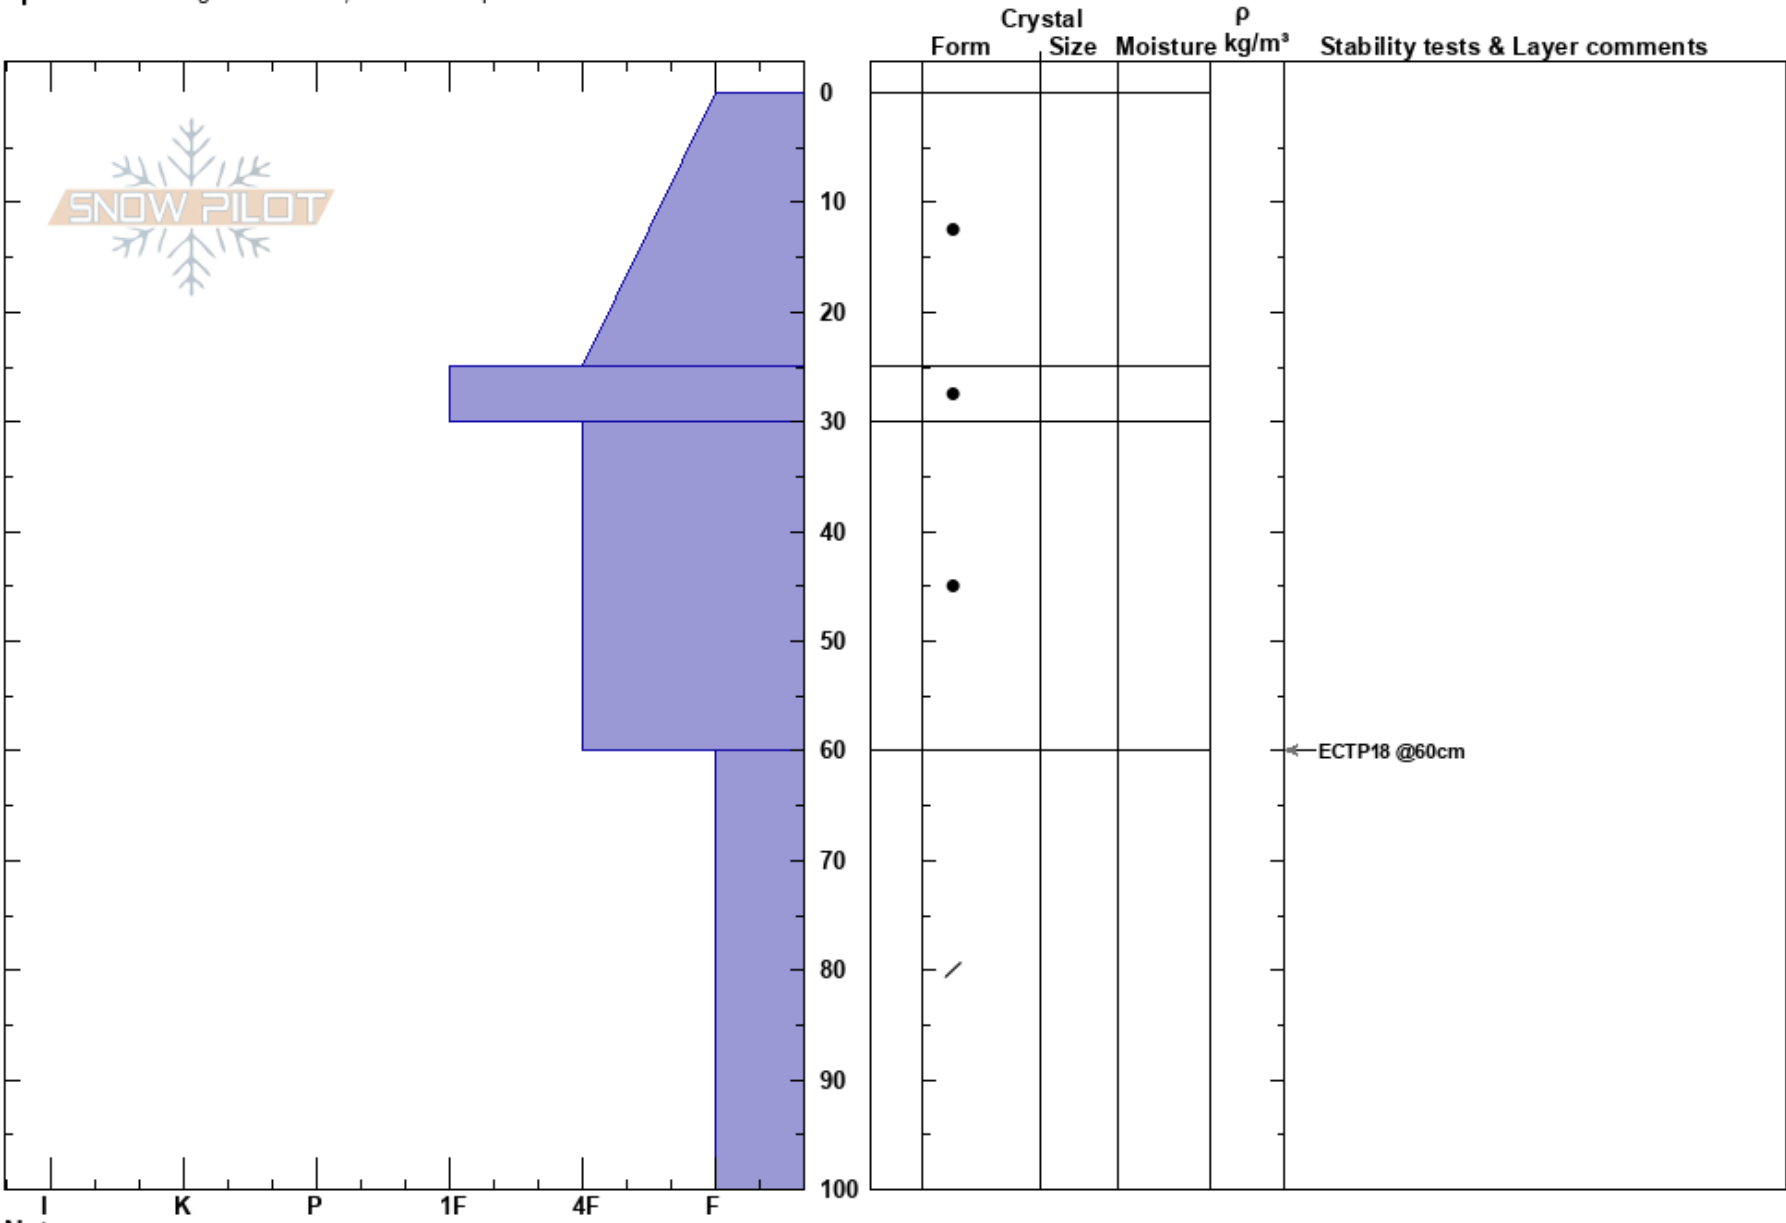

Steet
 Jotunheimen
 Norway
 Elevation: 1320 m
 Aspect: N
 Specifics: Pit dug in a Ski Area; We skied slope

Kristian S
 16/01/2018 - 00:16
 Co-ord: 32V MP 57308 25586
 Slope Angle: 30°
 Wind Loading:

Stability: HS:100
 Air Temperature:
 Sky Cover: OVC
 Precipitation:
 Wind: Light Breeze