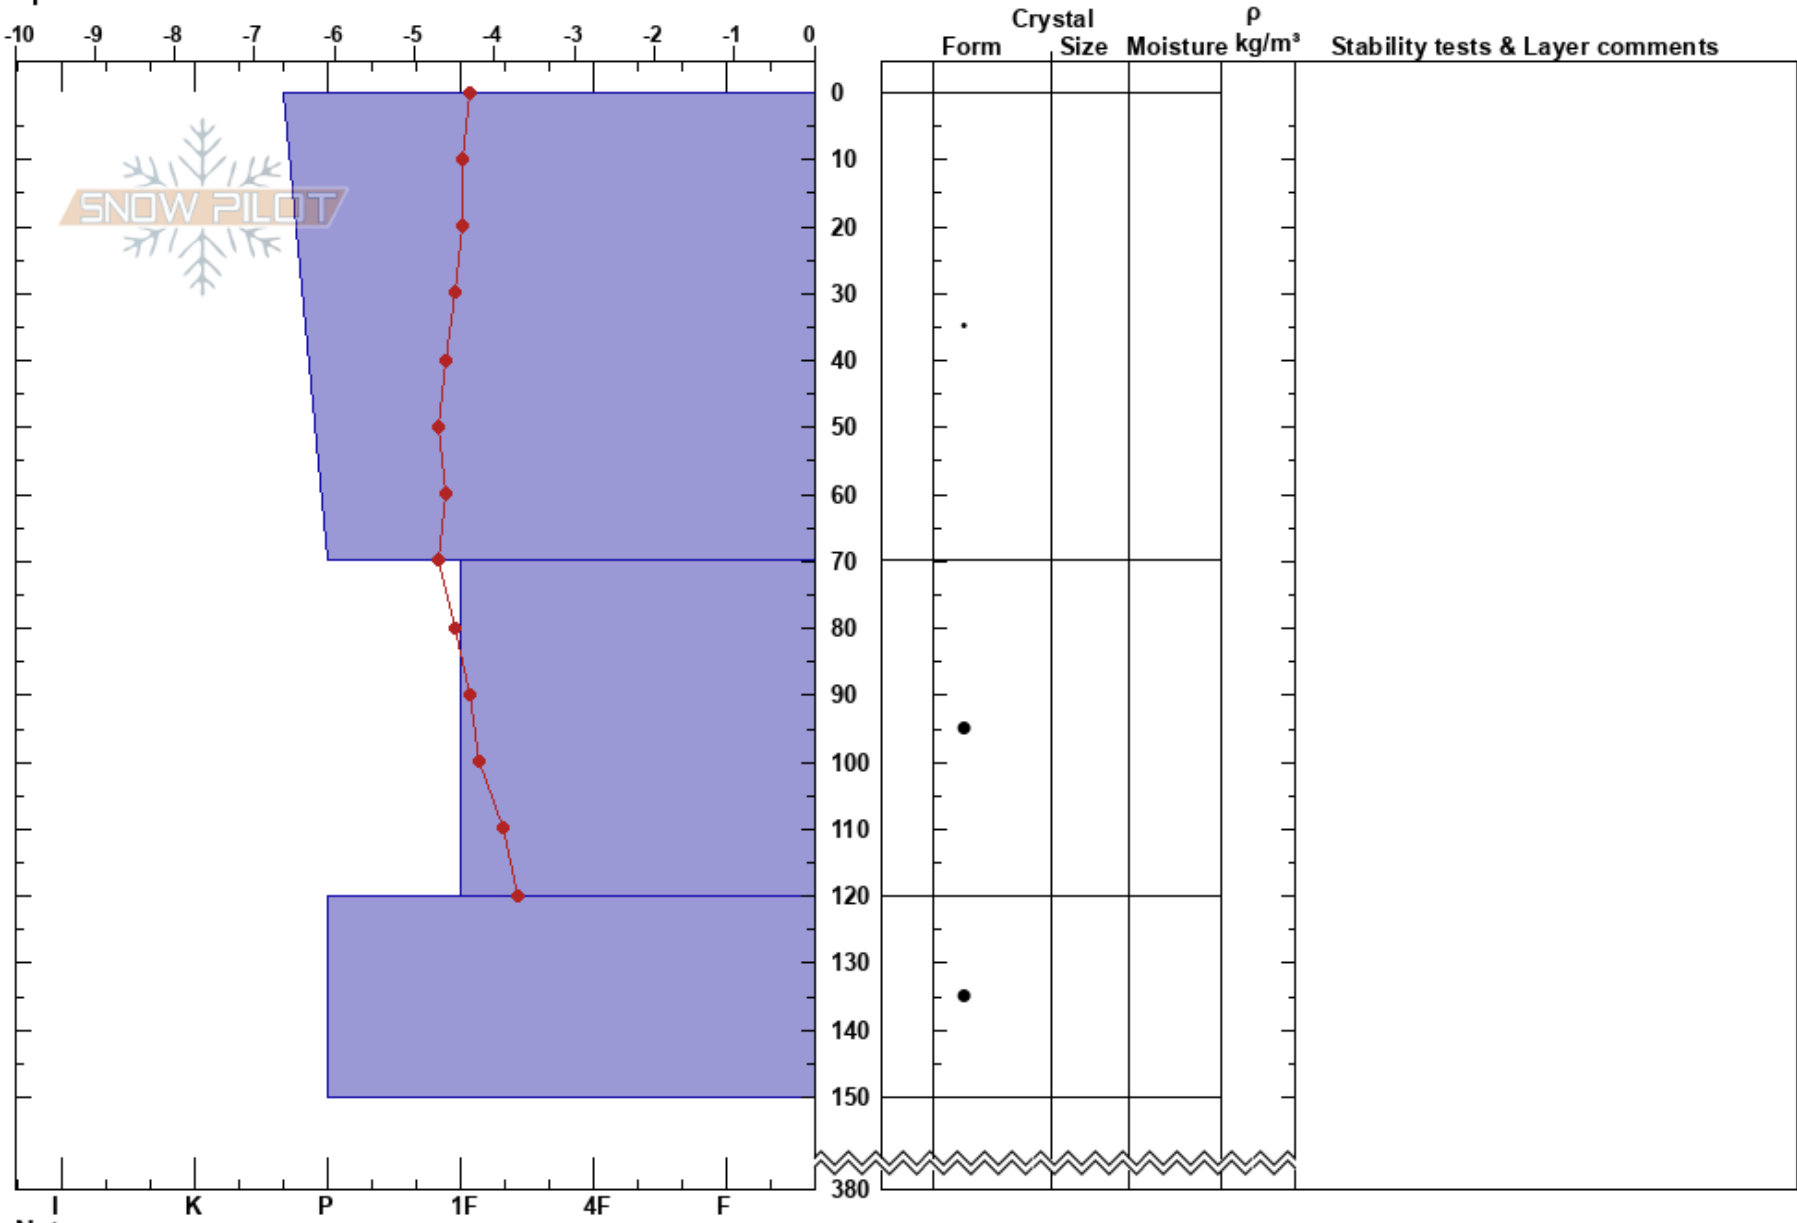

Skavegga
 Indre Fjordane
 Norway
 Elevation: 920 m
 Aspect: NW
 Specifics:

Lars-Ove Eikje
 16/01/2018 - 12:30
 Co-ord: 32V 370913E 6850331N
 Slope Angle:
 Wind Loading:

Stability:
 Air Temperature: -1.3°C
 Sky Cover: OVC
 Precipitation: S-1
 Wind:

HS:380 Layer Notes:

Notes: