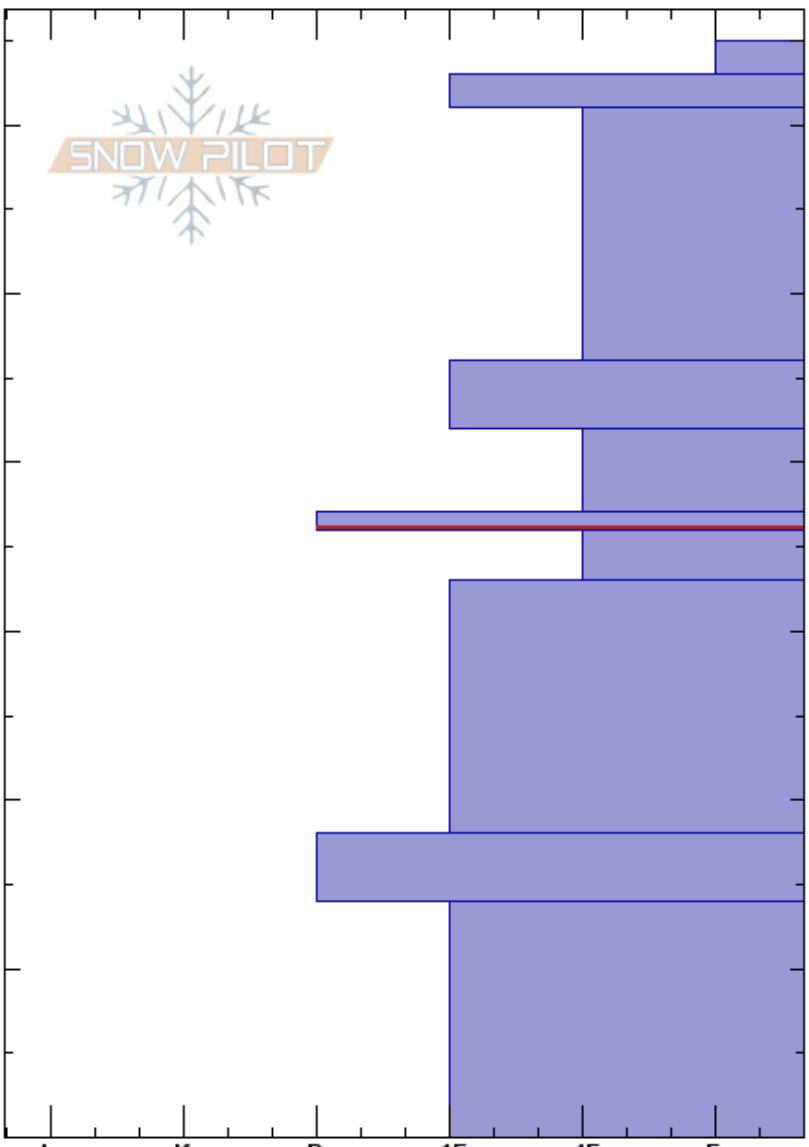

Mt Wall Craigieburns  
 Craigieburn Range  
 New Zealand  
**Elevation:** 1750 m  
**Aspect:** S  
**Specifics:** Ski tracks on slope

Anna Loomes  
 25/08/2023 - 13:30  
**Co-ord:** -43.13715N, 171.66967E  
**Slope Angle:** 25°  
**Wind Loading:**

**Stability:**  
**Air Temperature:** 3°C  
**Sky Cover:**  
**Precipitation:** NO  
**Wind:** Calm

**HS:**65  
**PF:**20  
**PS:** 5  
 37-36cm: rime crust  
 37-36cm: Problematic layer

Crystal Form	Crystal Size	Moisture	$\rho$ kg/m <sup>3</sup>	Stability tests & Layer comments
/				
⊙⊙				
⊙⊙				
□				37-36cm: rime crust ← ECTP19 @35cm ← ECTN28 @35cm adjacent snowpit
⊙⊙				← ECTN22 @15cm
⊖				