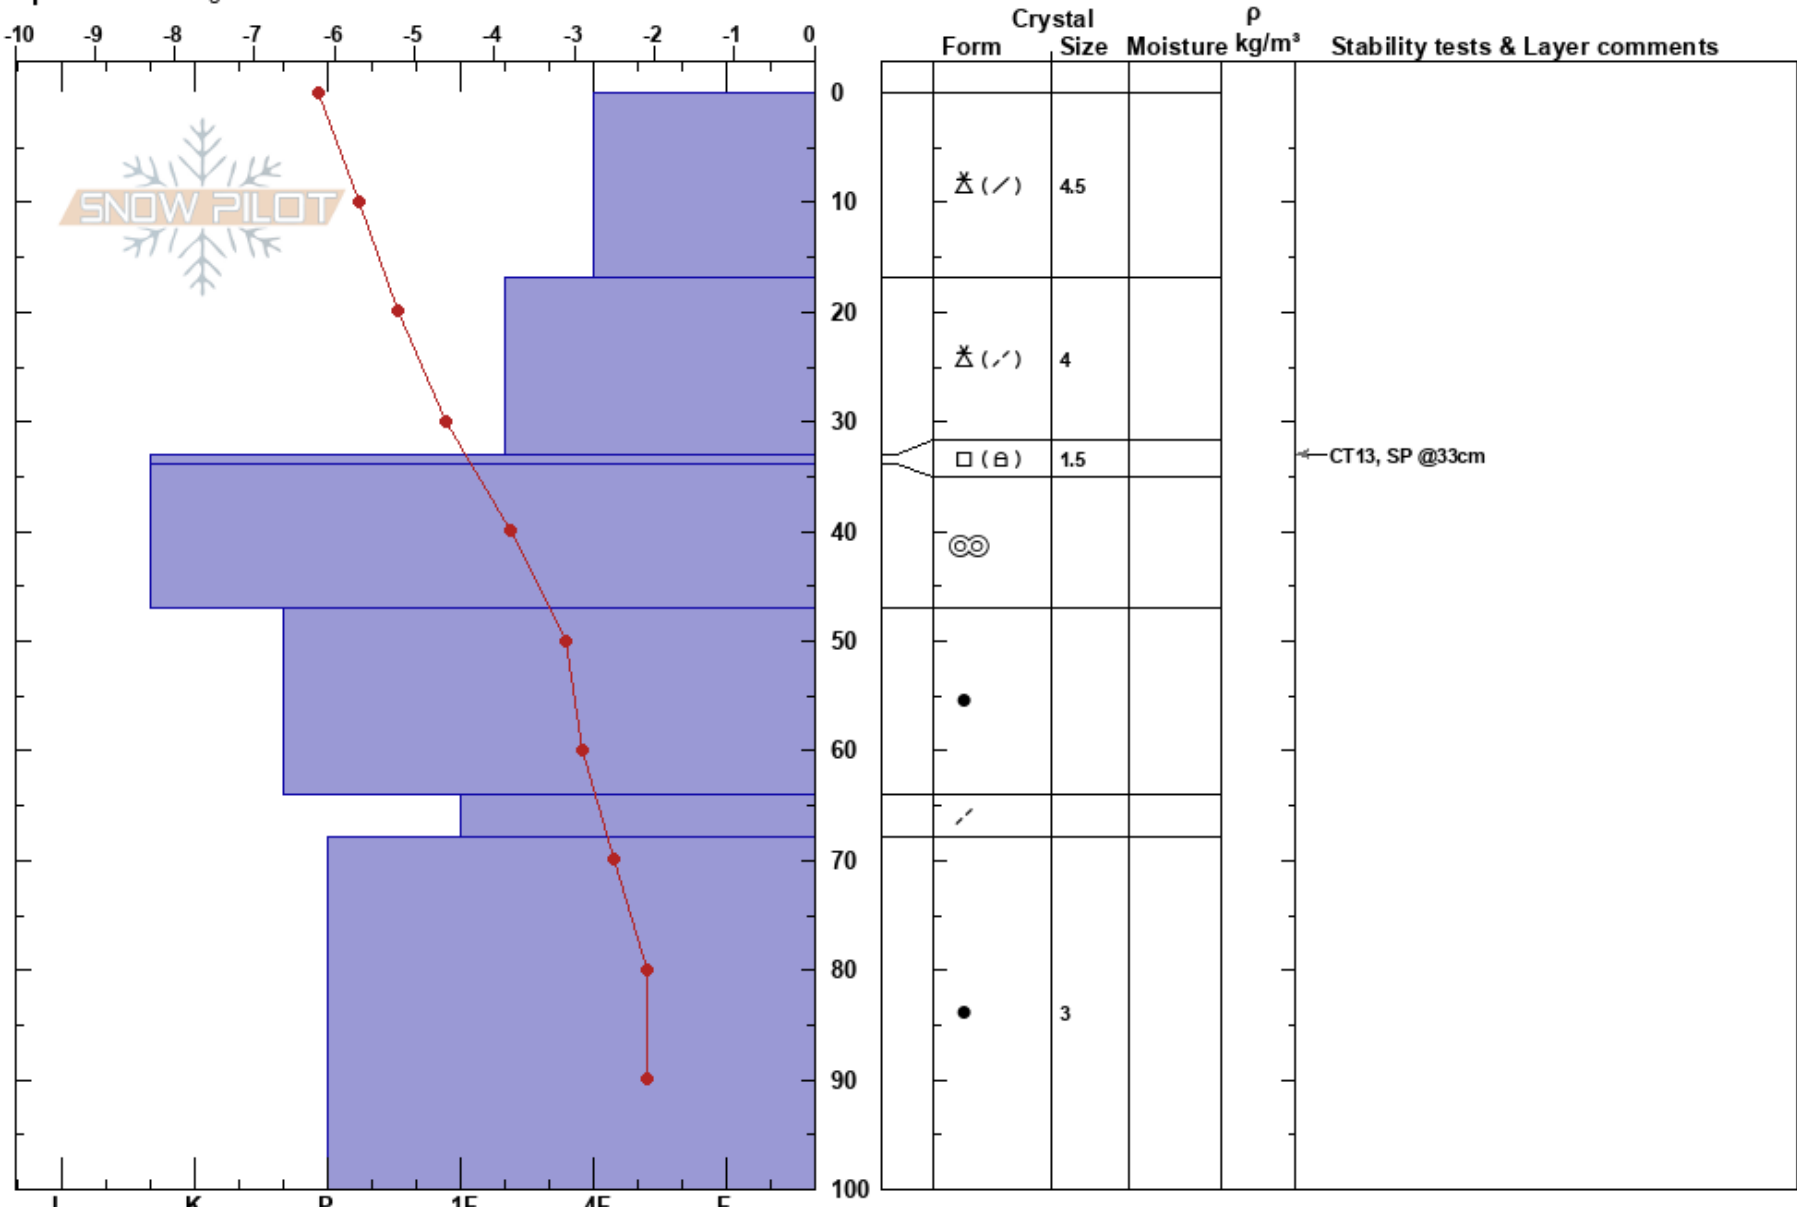

Illviðrishnjuk að su 9
 Tröllaskagi
 Iceland
 Elevation: 600 m
 Aspect: 180°
 Specifics: Pit dug in a Ski Area

Gestur Hansson
 16/01/2018 - 09:30
 Co-ord: 66.12720N, -18.99340W
 Slope Angle: 25°
 Wind Loading:

Stability:
 Air Temperature: -6.5°C PF:40 17-33cm:Problematic layer
 Sky Cover: OVC
 Precipitation:
 Wind: SW Moderate

Notes: Töluverður skafrenningur í suðvestan 5-15m/s. Mjög áberandi stór 4-6m/m hagkorn,