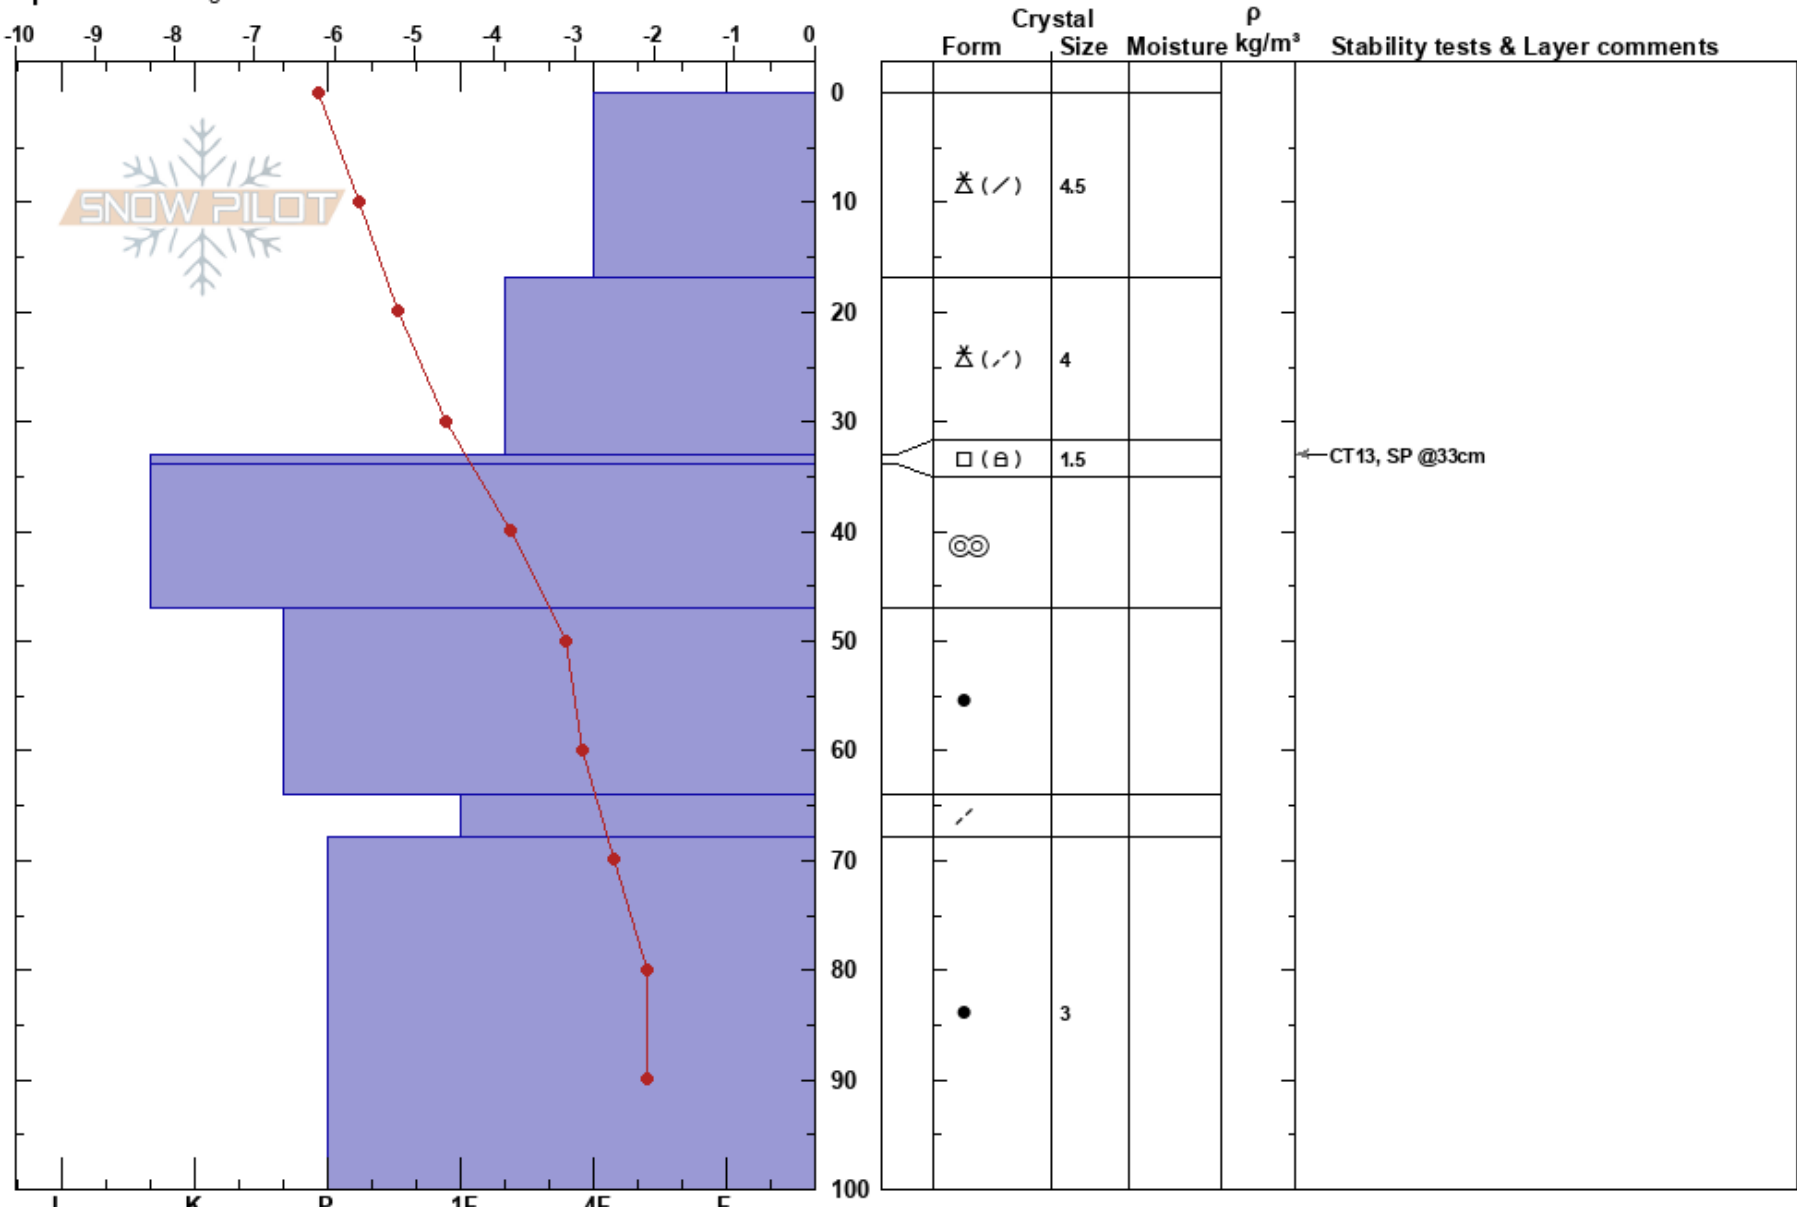

Illviðrishnjuk að su 9  
 Tröllaskagi  
 Iceland  
 Elevation: 600 m  
 Aspect: 180°  
 Specifics: Pit dug in a Ski Area

Gestur Hansson  
 16/01/2018 - 09:30  
 Co-ord: 66.12720N, -18.99340W  
 Slope Angle: 25°  
 Wind Loading:

Stability:  
 Air Temperature: -6.5°C PF:40 17-33cm:Problematic layer  
 Sky Cover: OVC  
 Precipitation:  
 Wind: SW Moderate

**Notes:** Töluverður skafrenningur í suðvestan 5-15m/s. Mjög áberandi stór 4-6m/m hagkorn,