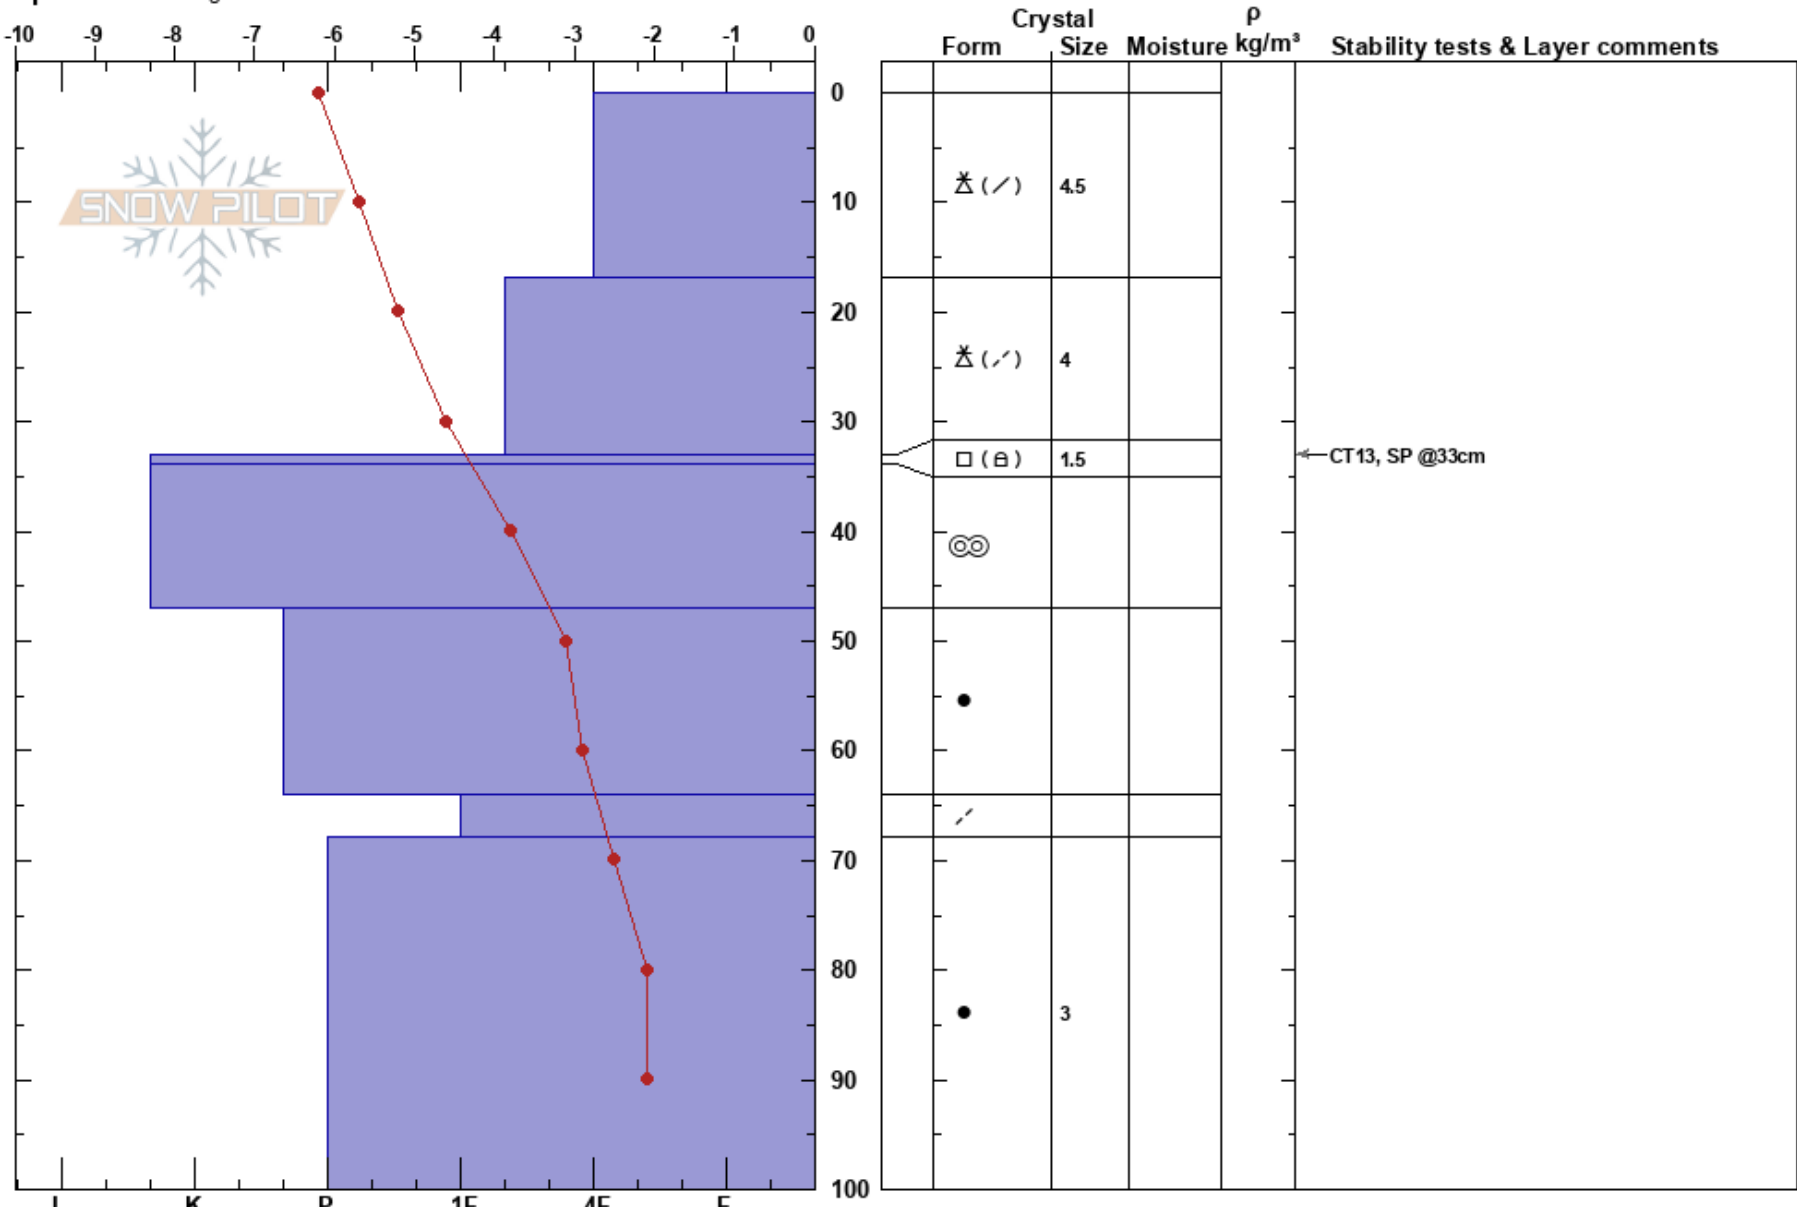

Illviðrishnjuk að su 9
 Tröllaskagi
 Iceland
 Elevation: 600 m
 Aspect: 180°
 Specifics: Pit dug in a Ski Area

Gestur Hansson
 16/01/2018 - 09:30
 Co-ord: 66.12720N, -18.99340W
 Slope Angle: 25°
 Wind Loading:

Stability:
 Air Temperature: -6.5°C PF:40 17-33cm:Problematic layer
 Sky Cover: OVC
 Precipitation:
 Wind: SW Moderate

Notes: Töluverður skafrenningur í suðvestan 5-15m/s. Mjög áberandi stór 4-6m/m haglkorn,