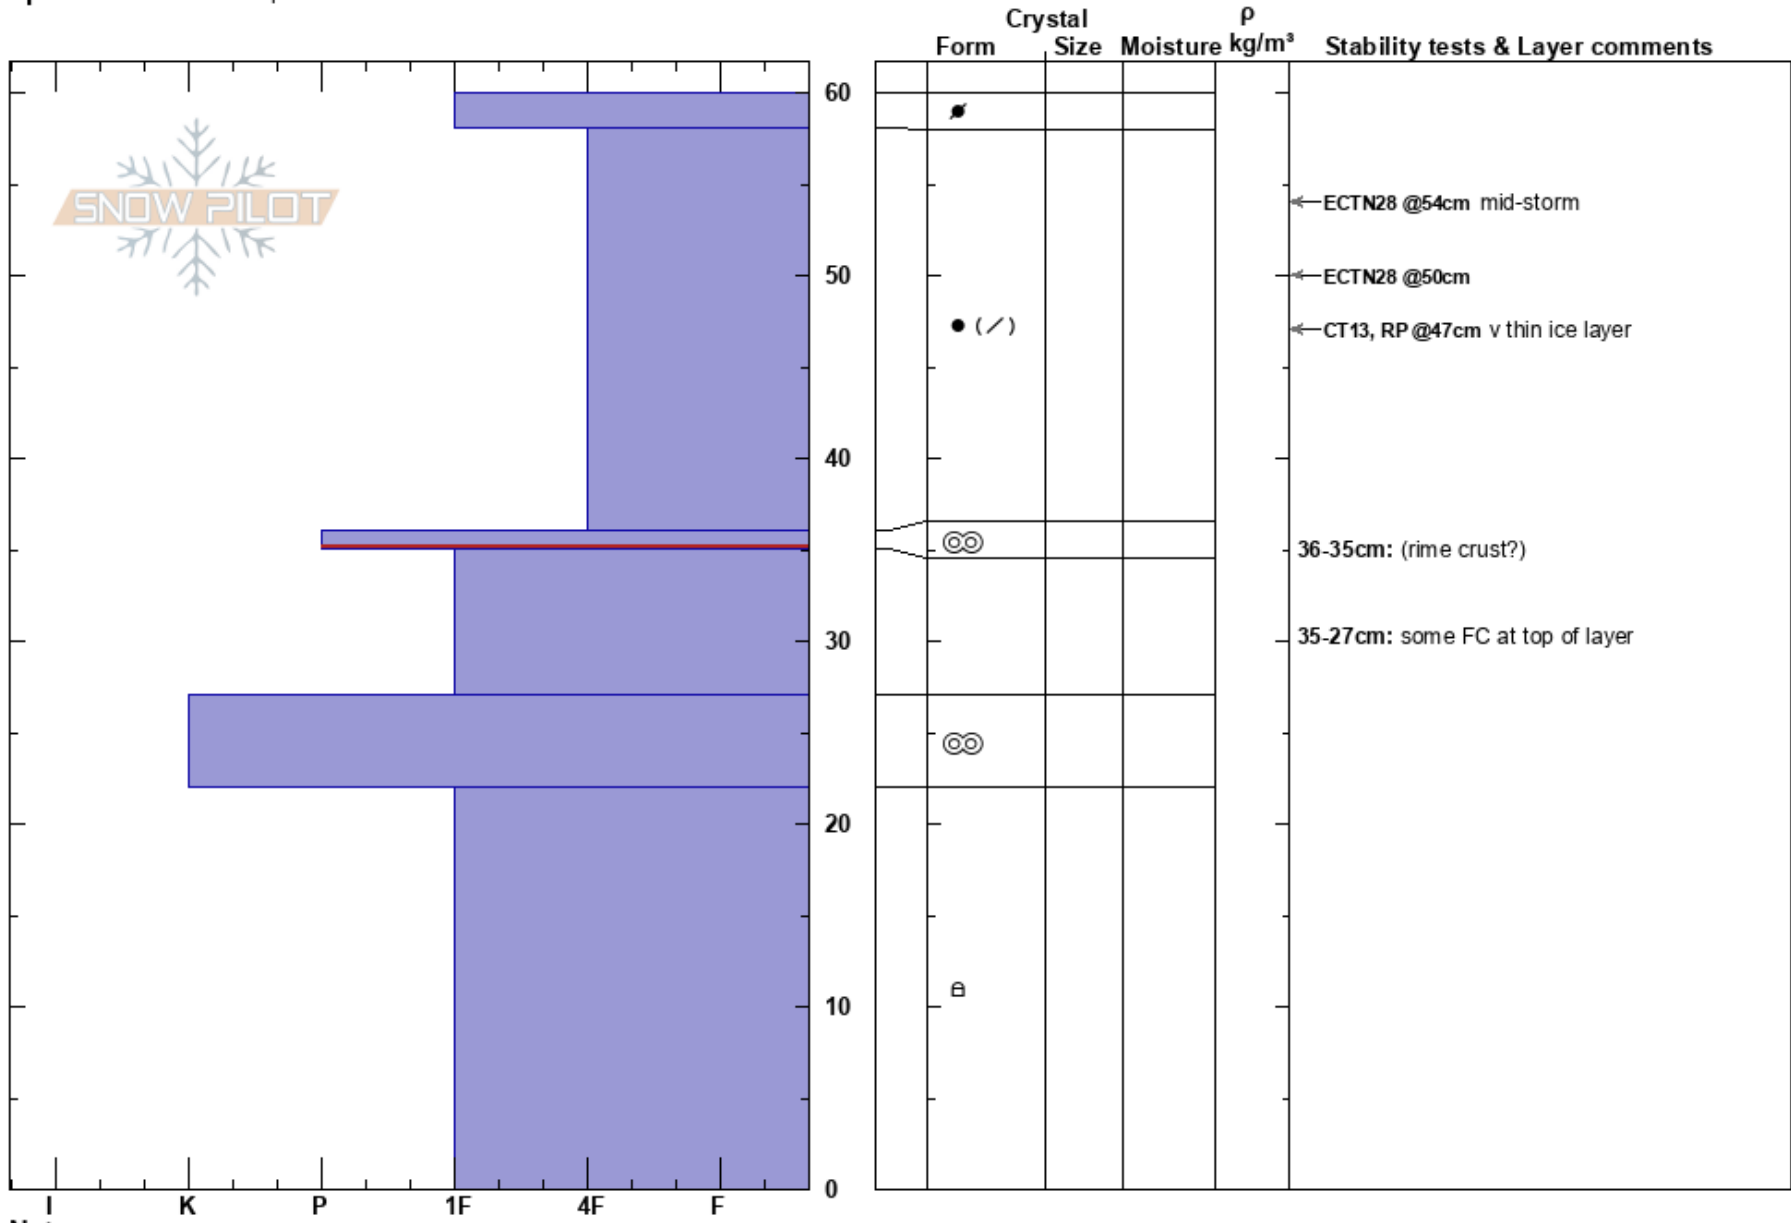

North Peak Craigieburn  
 Craigieburn Range  
 New Zealand  
**Elevation:** 1760 m  
**Aspect:** S  
**Specifics:** We skied slope

Anna Loomes  
 23/08/2023 - 13:00  
**Co-ord:** -43.10145N, 171.70767E  
**Slope Angle:** 35°  
**Wind Loading:** previous

**Stability:** Very Good  
**Air Temperature:**  
**Sky Cover:** CLR  
**Precipitation:** NO  
**Wind:** Calm

**HS:**60  
**PF:**20  
**PS:** 5  
**Layer Notes:**  
 36-35cm: (rime crust?)  
 36-35cm: Problematic layer  
 35-27cm: some FC at top of layer