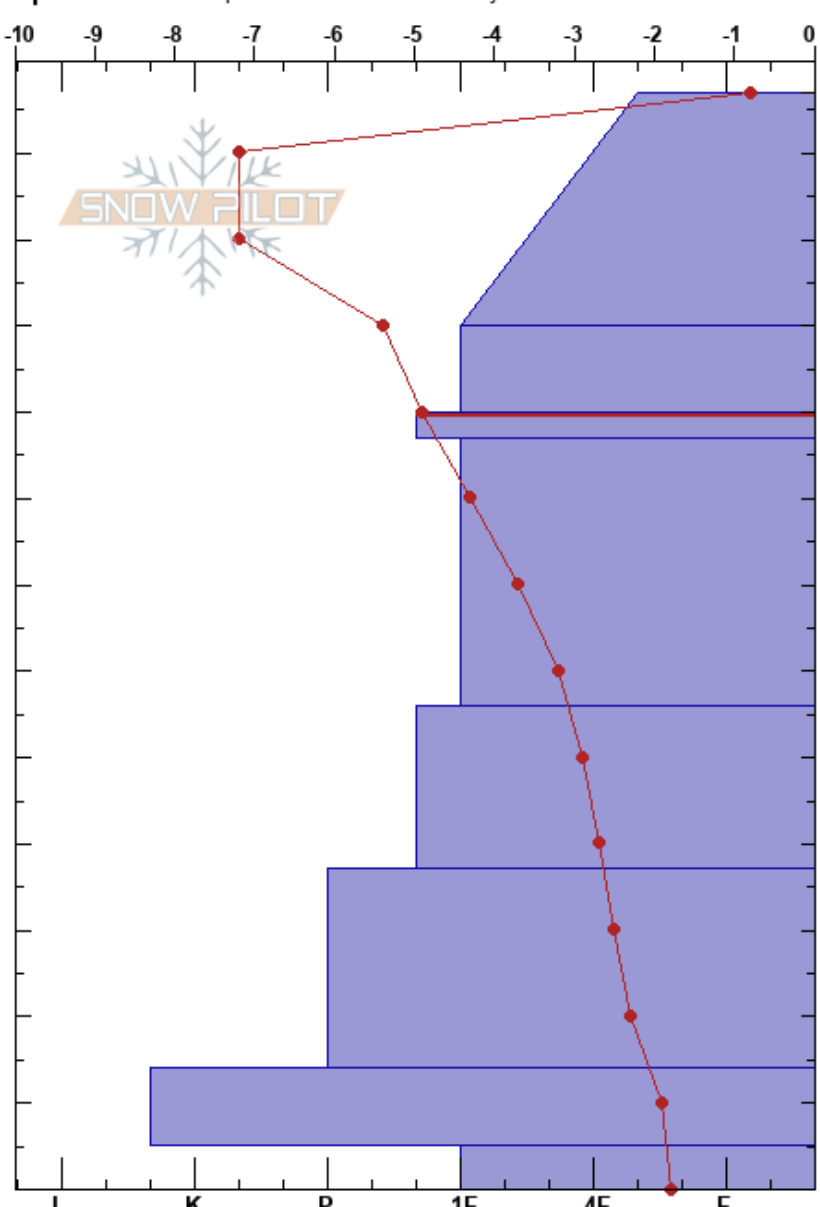

Cigar, M Skier's Left
 Remarkables Range
 New Zealand
 Elevation: 1950 m
 Aspect: SW
 Specifics: Pit is representative of backcountry

Remarks Snow Safety
 17/08/2023 - 14:20
 Co-ord: -45.05194S, 168.83197E
 Slope Angle: 38°
 Wind Loading: no

Stability: **PF:30**
 Air Temperature: 1°C
 Sky Cover: CLR
 Precipitation: NO
 Wind: W Light Breeze
 PS: 25 90-87cm: Problematic layer

Form	Crystal Size	Moisture	ρ kg/m ³	Stability tests & Layer comments
∇	6			
∇ (/)	1(0.5)			
/ (●)	0.5(0.5)			
⊞ (⊙)	1(1)			← ECTN25 @90cm
●	1			← STV @87cm ← CT18, BRK @87cm
●	1			← CT28, RP @73cm
●	0.5			← STE @60cm
●	0.3			← STM @37cm
∇ (⊙)				← STM @15cm
⊞	0.5			