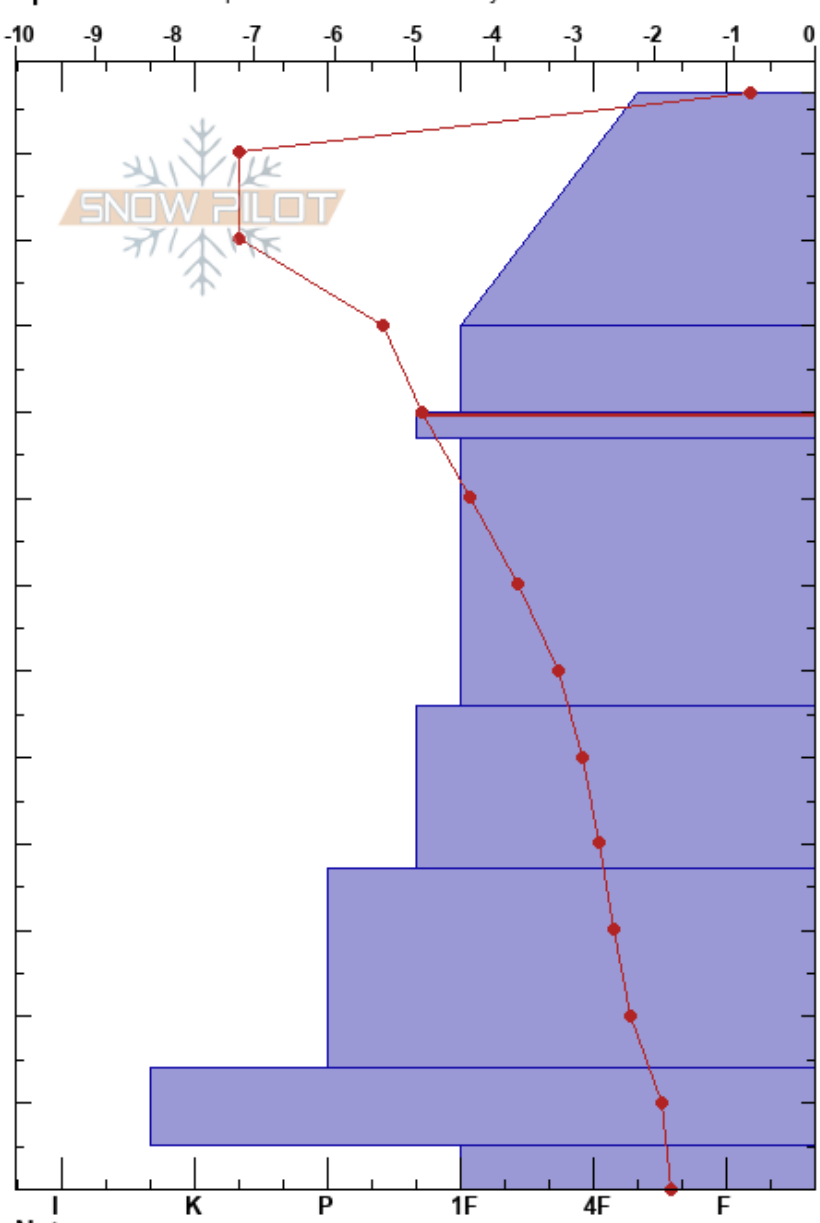

Cigar, M Skier's Left
 Remarkables Range
 New Zealand
Elevation: 1950 m
Aspect: SW
Specifics: Pit is representative of backcountry

Remarks Snow Safety
 17/08/2023 - 14:20
Co-ord: -45.05194S, 168.83197E
Slope Angle: 38°
Wind Loading: no

Stability:
Air Temperature: 1°C
Sky Cover: CLR
Precipitation: NO
Wind: W Light Breeze

PF:30
PS: 25 90-87cm:Problematic layer

Form	Crystal Size	Moisture	ρ kg/m ³	Stability tests & Layer comments
∇	6			
∇ (/)	1(0.5)			
/ (●)	0.5(0.5)			
⊞ (⊙)	1(1)			← ECTN25 @90cm
●	1			← STV @87cm ← CT18, BRK @87cm
●	1			← CT28, RP @73cm
●	0.5			← STE @60cm
●	0.3			← STM @37cm
∇ (⊙)				← STM @15cm
⊞	0.5			