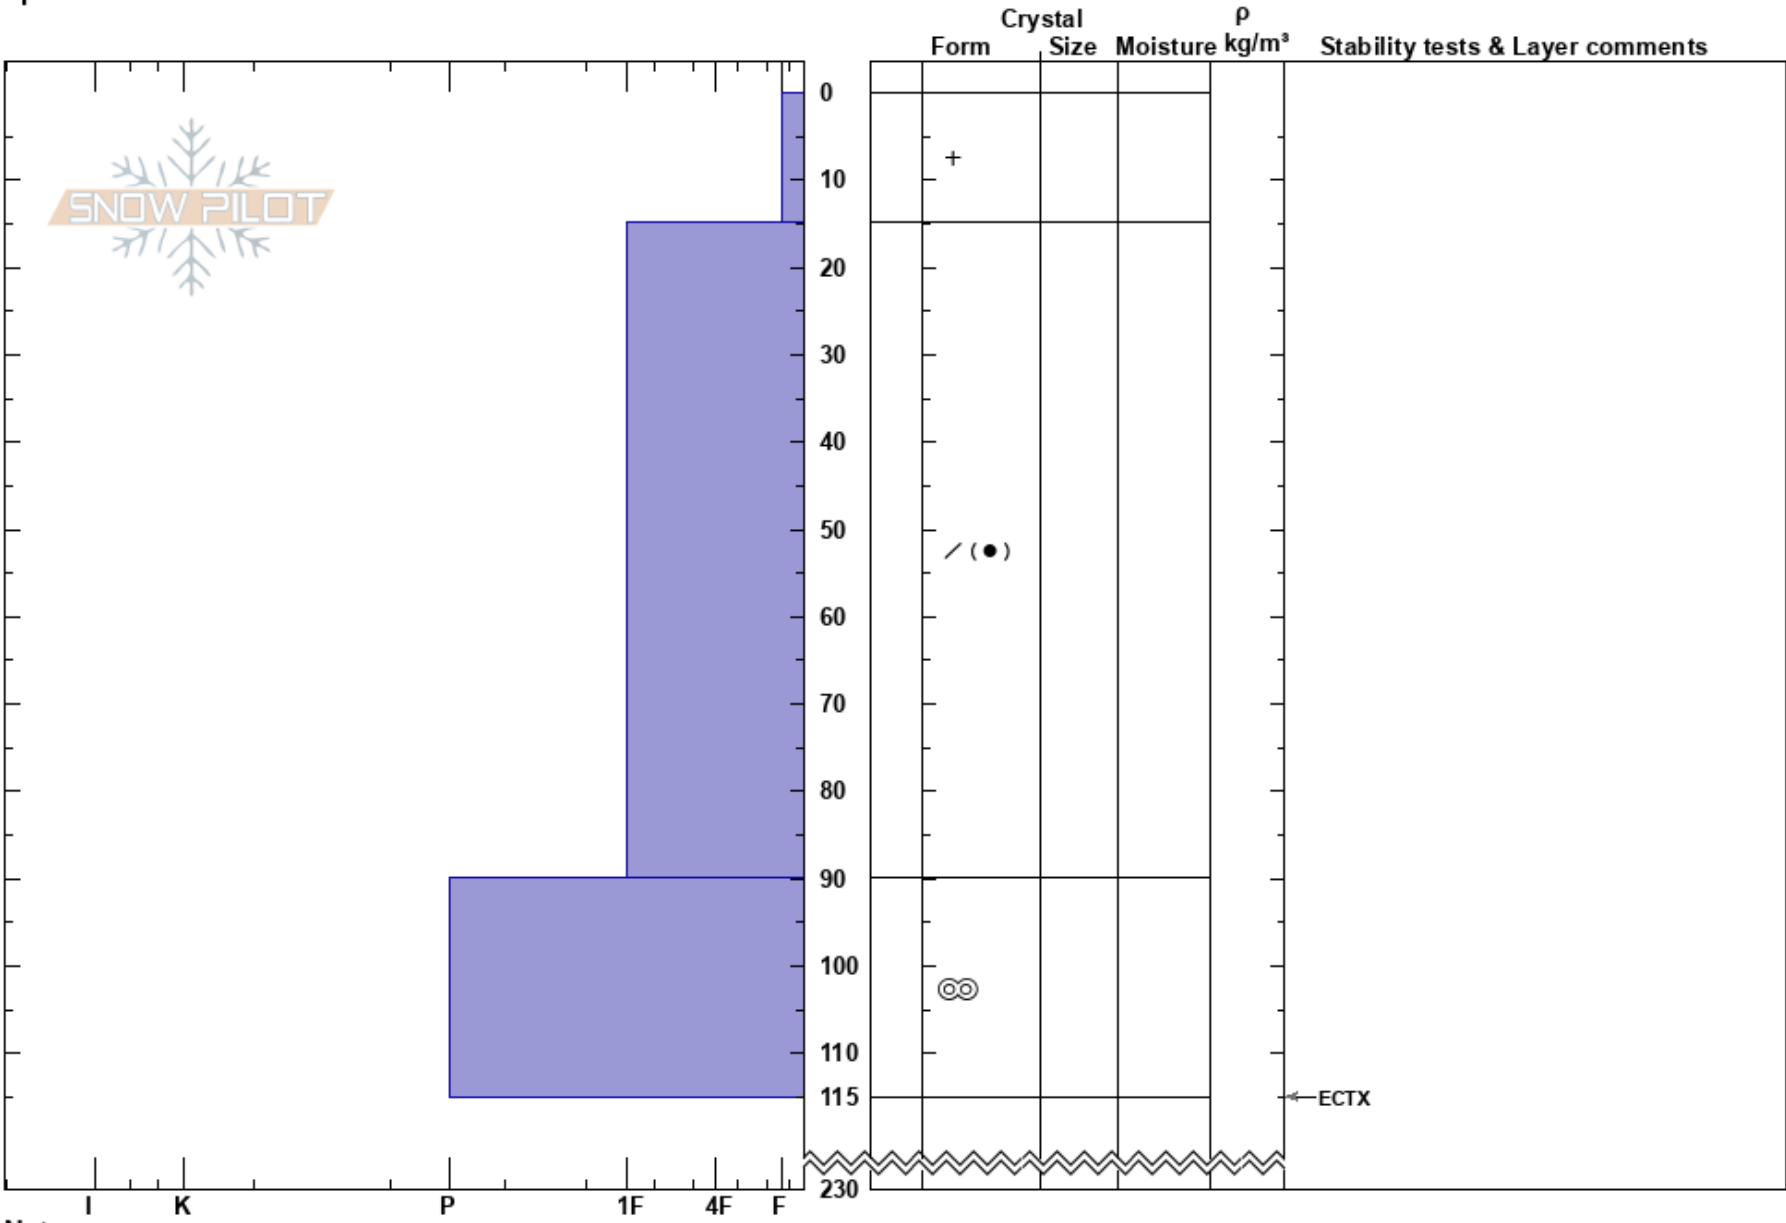

Twilight
 north Buchanans
 New Zealand
Elevation: 1700 m
Aspect: S
Specifics:

Harris Mountain
 21/08/2023 - 13:00
Co-ord: -44.31328N, 168.93093E
Slope Angle: 25°
Wind Loading:

Stability: HS:230
Air Temperature: 0.6°C **PF:**50
Sky Cover: FEW
Precipitation: NO
Wind: S Light Breeze

Layer Notes:

Notes: Slap