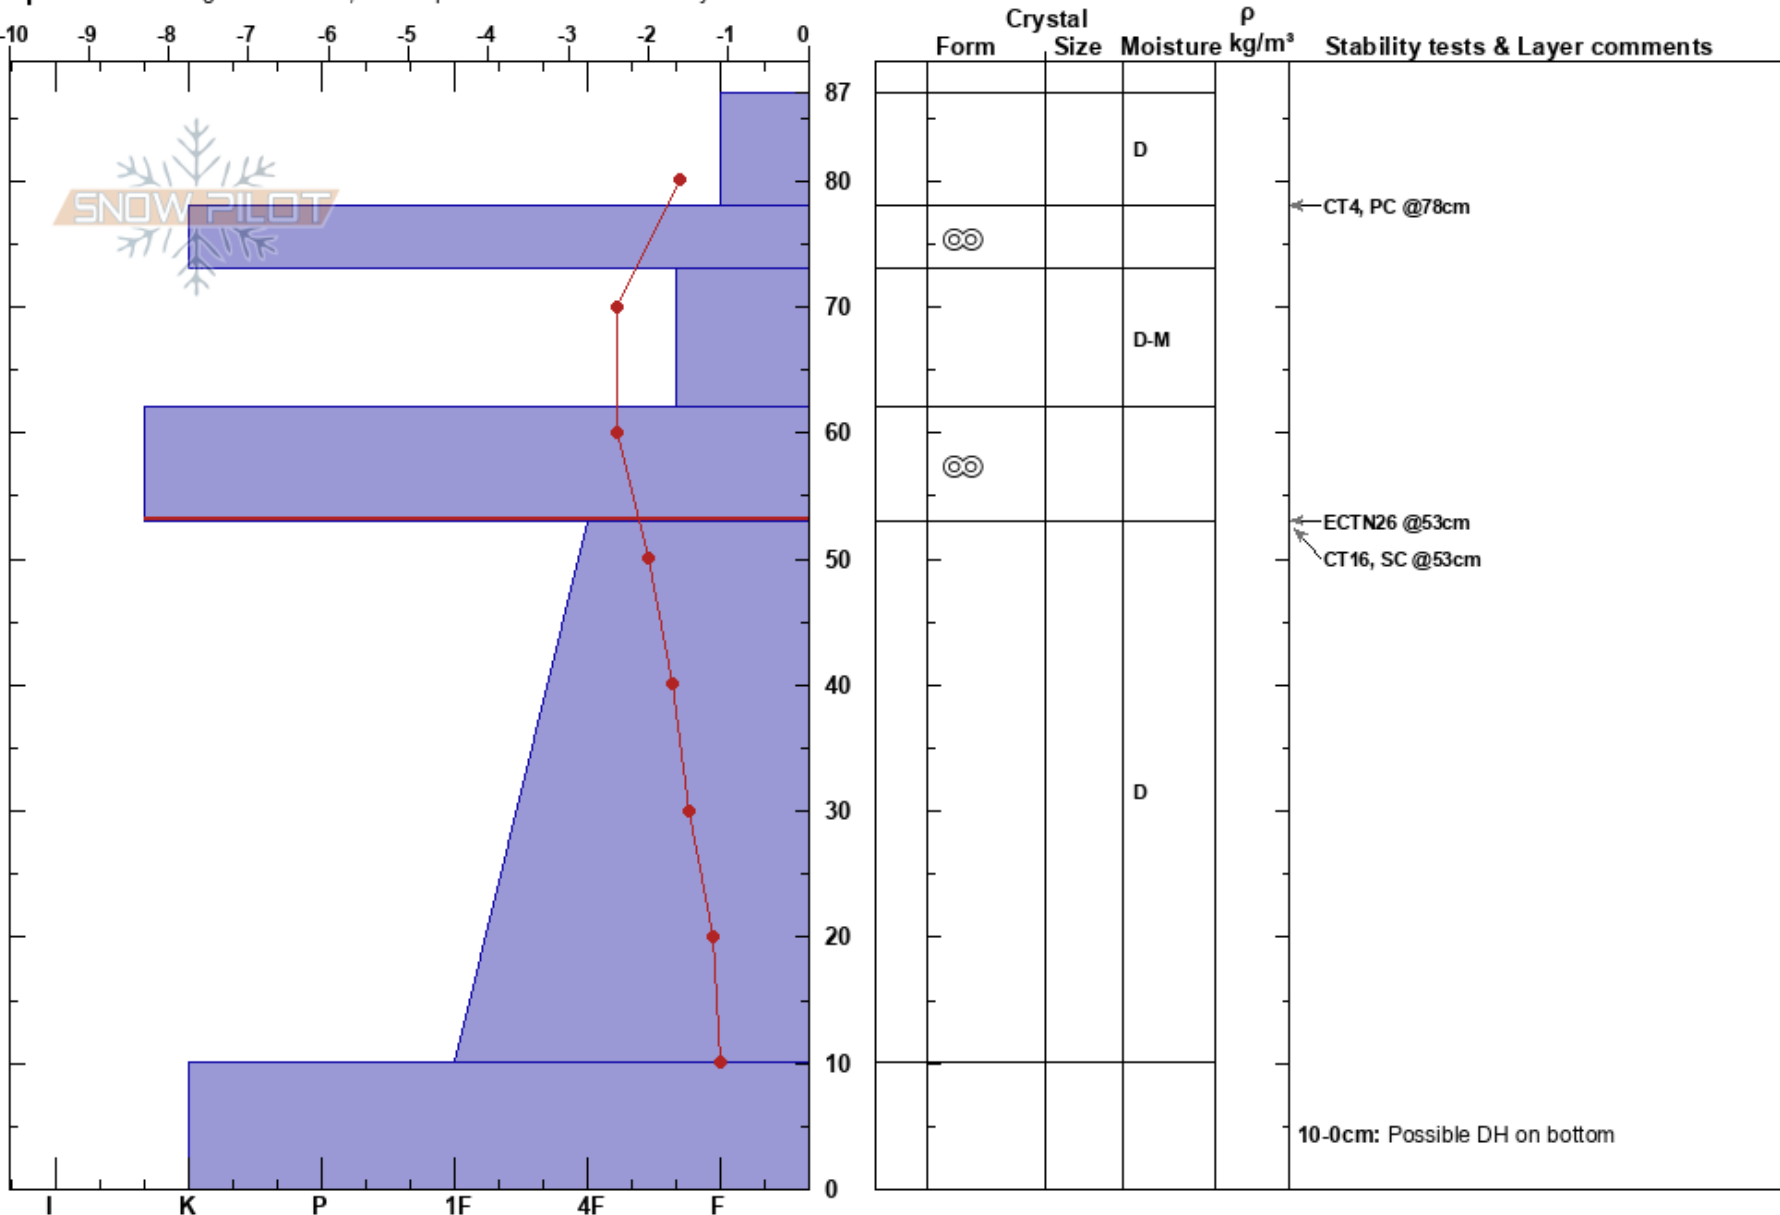

Path 3 partial
 Two Thumbs
 New Zealand
Elevation: 1950 m
Aspect: NW
Specifics: Pit dug in a Ski Area; Pit is representative of backcountry

Jeremy Whiting
 21/08/2023 - 13:40
Co-ord: -43.83623S, 170.66869E
Slope Angle: 34°
Wind Loading: previous

Stability:
Air Temperature: 1.1°C
Sky Cover: BKN
Precipitation: NO
Wind: SE Light Breeze

HS: 87
PF: 50
PS: 5
Layer Notes:
 62-53cm: Problematic layer
 10-0cm: Possible DH on bottom

Notes: Quick profile to investigate snowpack moisture content and bonding of the 230816 snow to the MFcr.