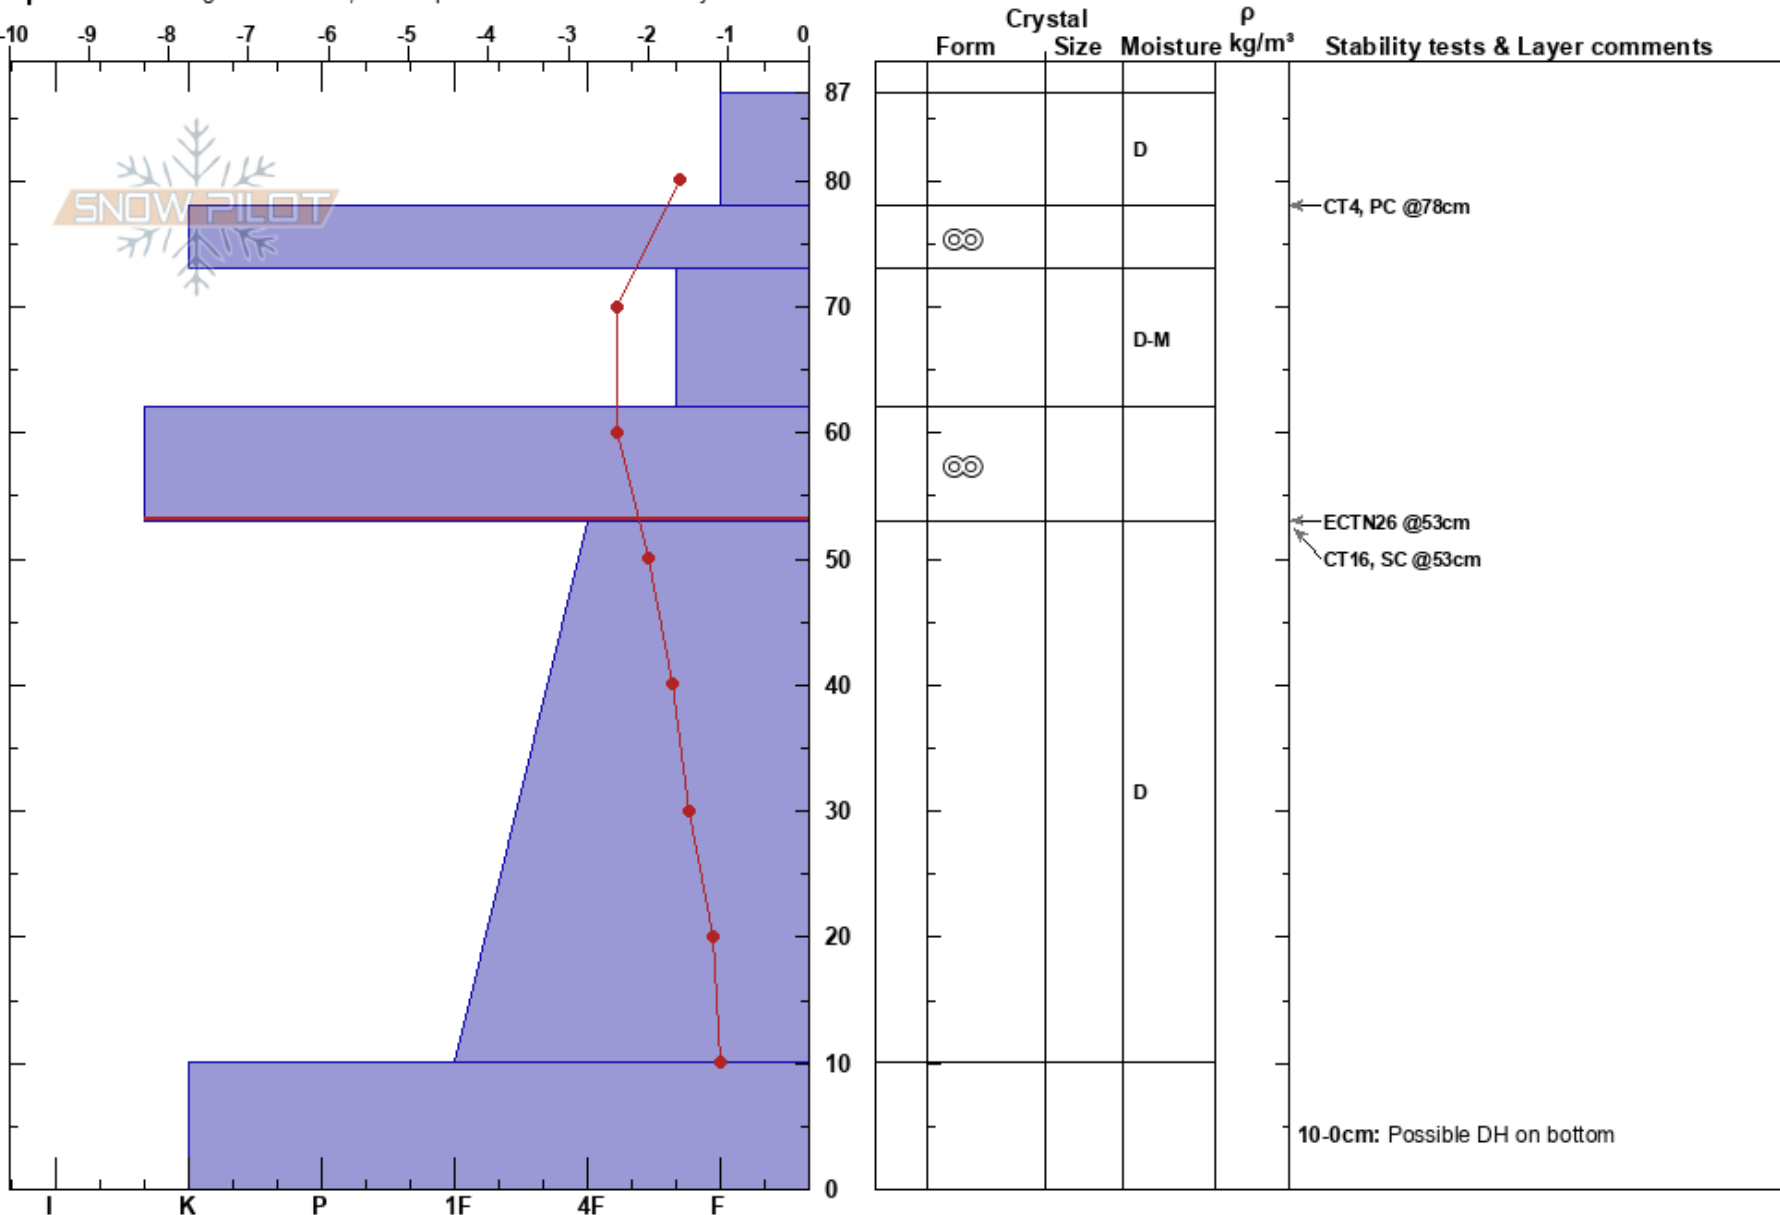

Path 3 partial  
 Two Thumbs  
 New Zealand  
**Elevation:** 1950 m  
**Aspect:** NW  
**Specifics:** Pit dug in a Ski Area; Pit is representative of backcountry

Jeremy Whiting  
 21/08/2023 - 13:40  
**Co-ord:** -43.83623S, 170.66869E  
**Slope Angle:** 34°  
**Wind Loading:** previous

**Stability:**  
**Air Temperature:** 1.1°C  
**Sky Cover:** BKN  
**Precipitation:** NO  
**Wind:** SE Light Breeze

**HS:** 87  
**PF:** 50  
**PS:** 5  
**Layer Notes:**  
 62-53cm: Problematic layer  
 10-0cm: Possible DH on bottom

**Notes:** Quick profile to investigate snowpack moisture content and bonding of the 230816 snow to the MFcr.