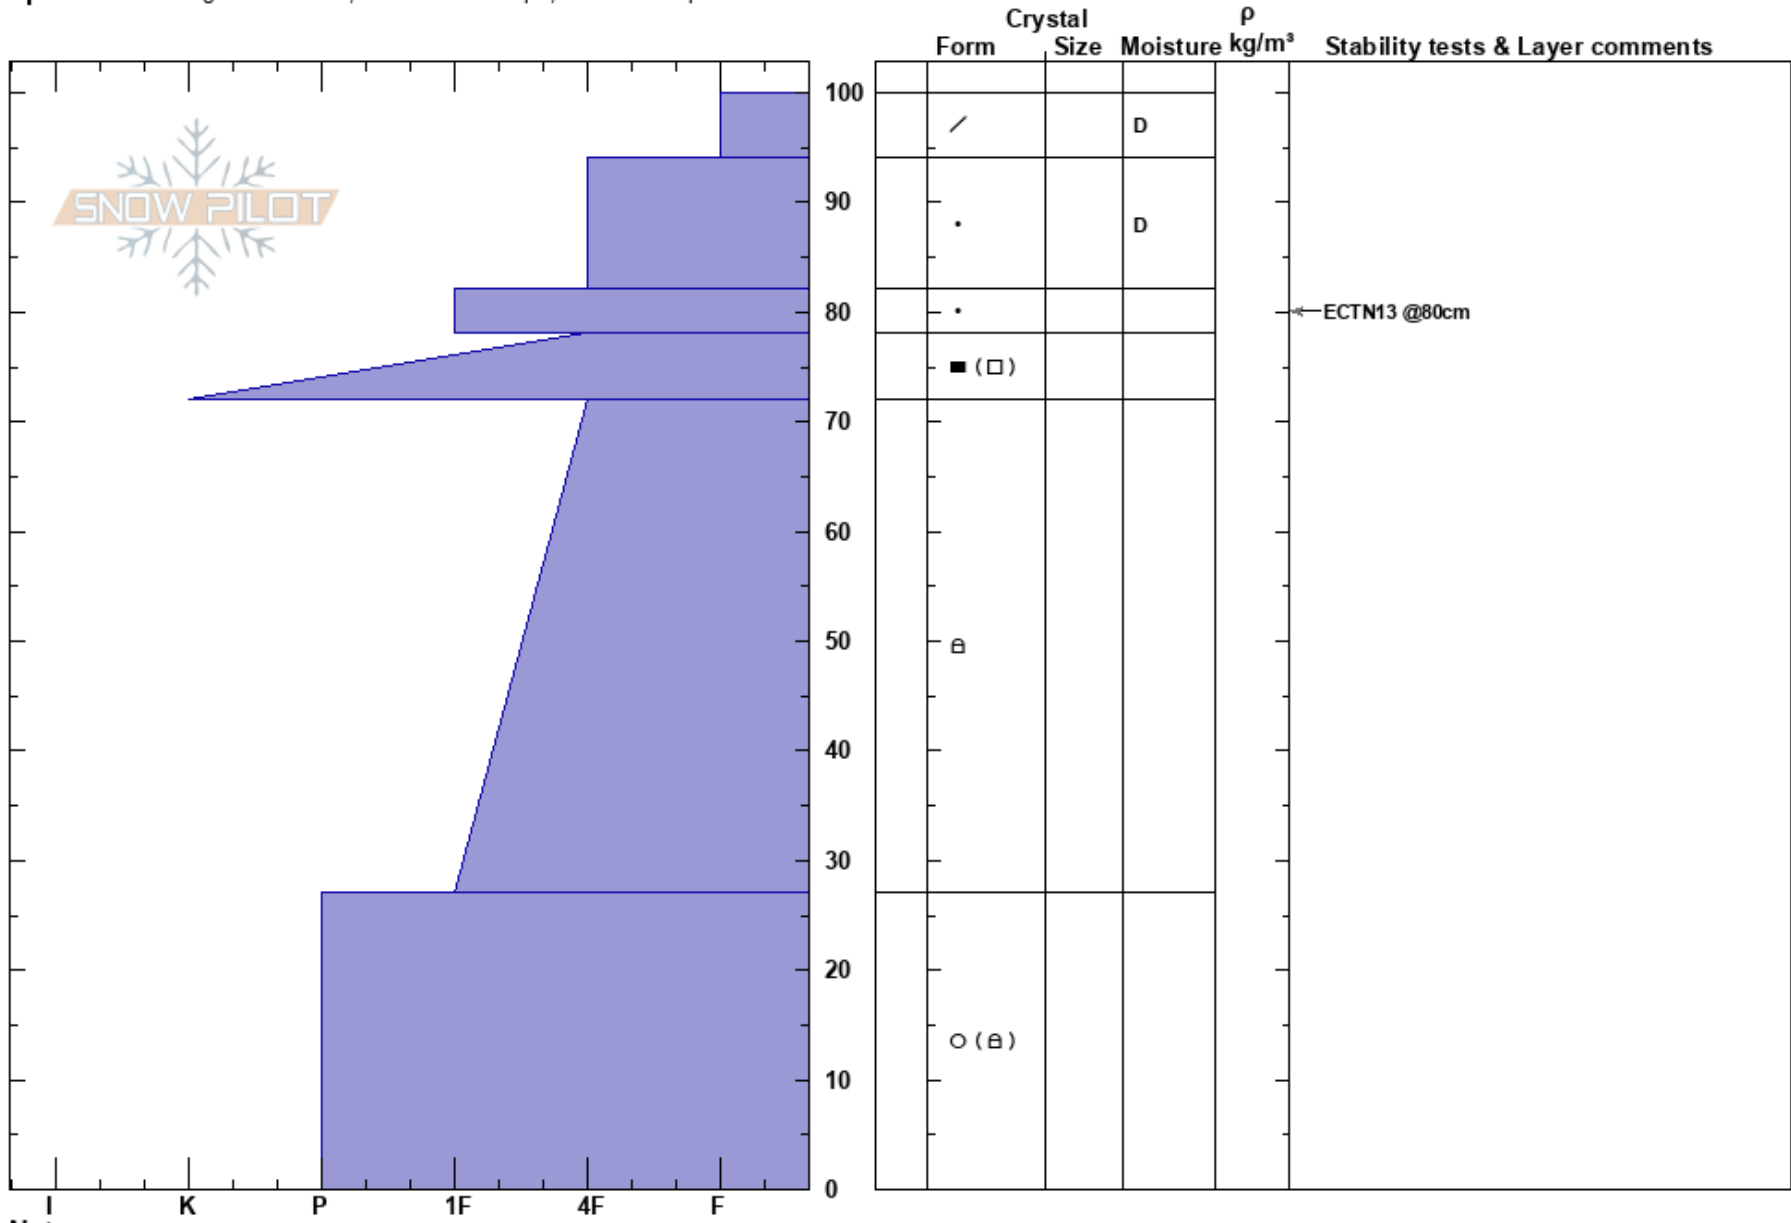

Mike's
 Remarkables Range
 New Zealand
 Elevation: 1880 m
 Aspect: SE
 Specifics: Pit dug in a Ski Area; Ski tracks on slope; We skied slope

Remarks Snow Safety
 19/08/2023 - 15:45
 Co-ord: -45.06126S, 168.80853E
 Slope Angle: 35°
 Wind Loading: no

Stability: Good
 Air Temperature:
 Sky Cover: SCT
 Precipitation: NO
 Wind: NW Light Breeze

HS:100
 PF:15 72-27cm:Problematic layer
 PS:5

Notes: 230819 Mike's (Alta Chutes) pit dug by Grice and Will.